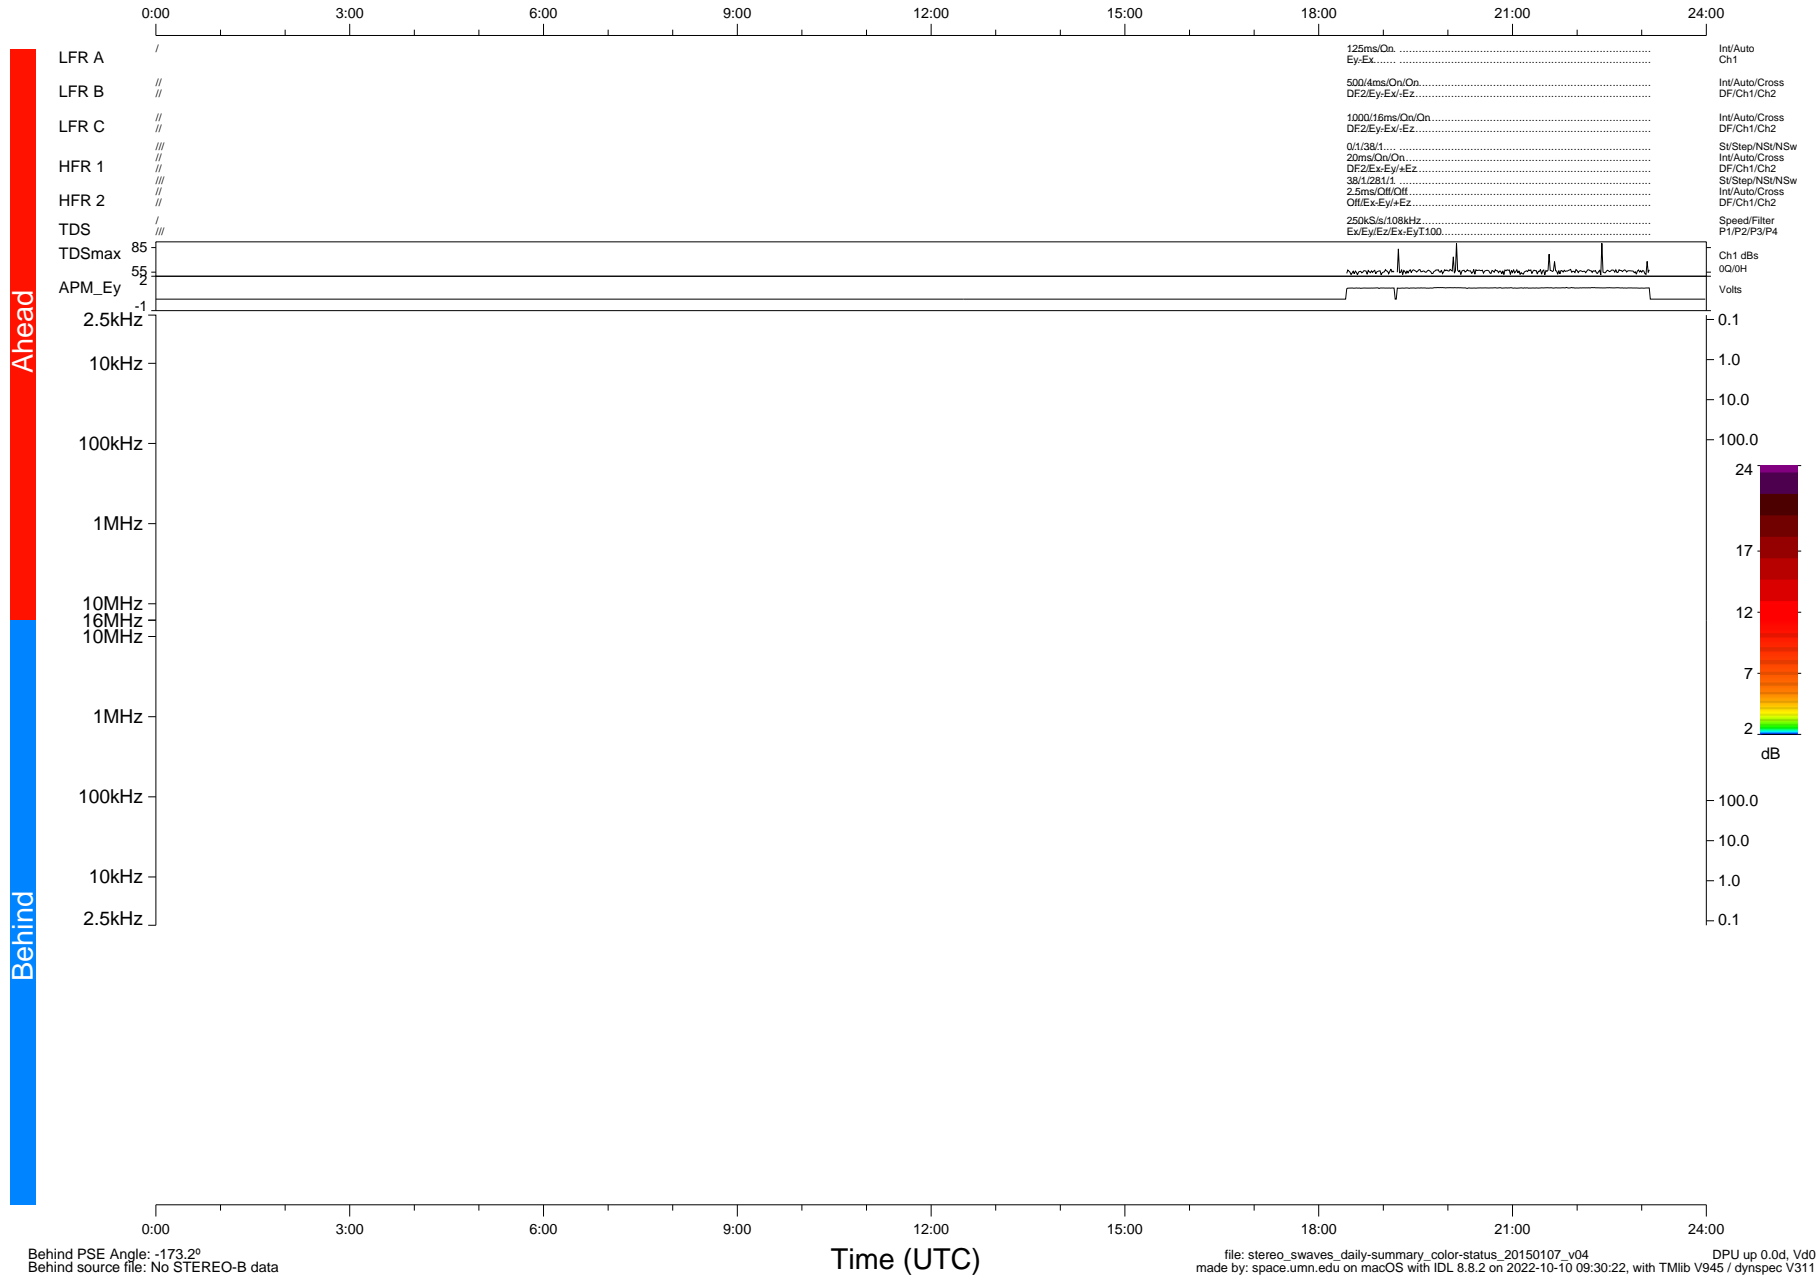

STEREO/WAVES Daily Summary - 07-Jan-2015 (DOY 007)

Ahead source file: swaves_ahead_2015_007_1_12.fin (Recovery: 19.4% HK, 1% Pkts)
Ahead PSE Angle: 172.4°

DPU up 180.6d, V412d26

Behind PSE Angle: -173.2°
Behind source file: No STEREO-B data