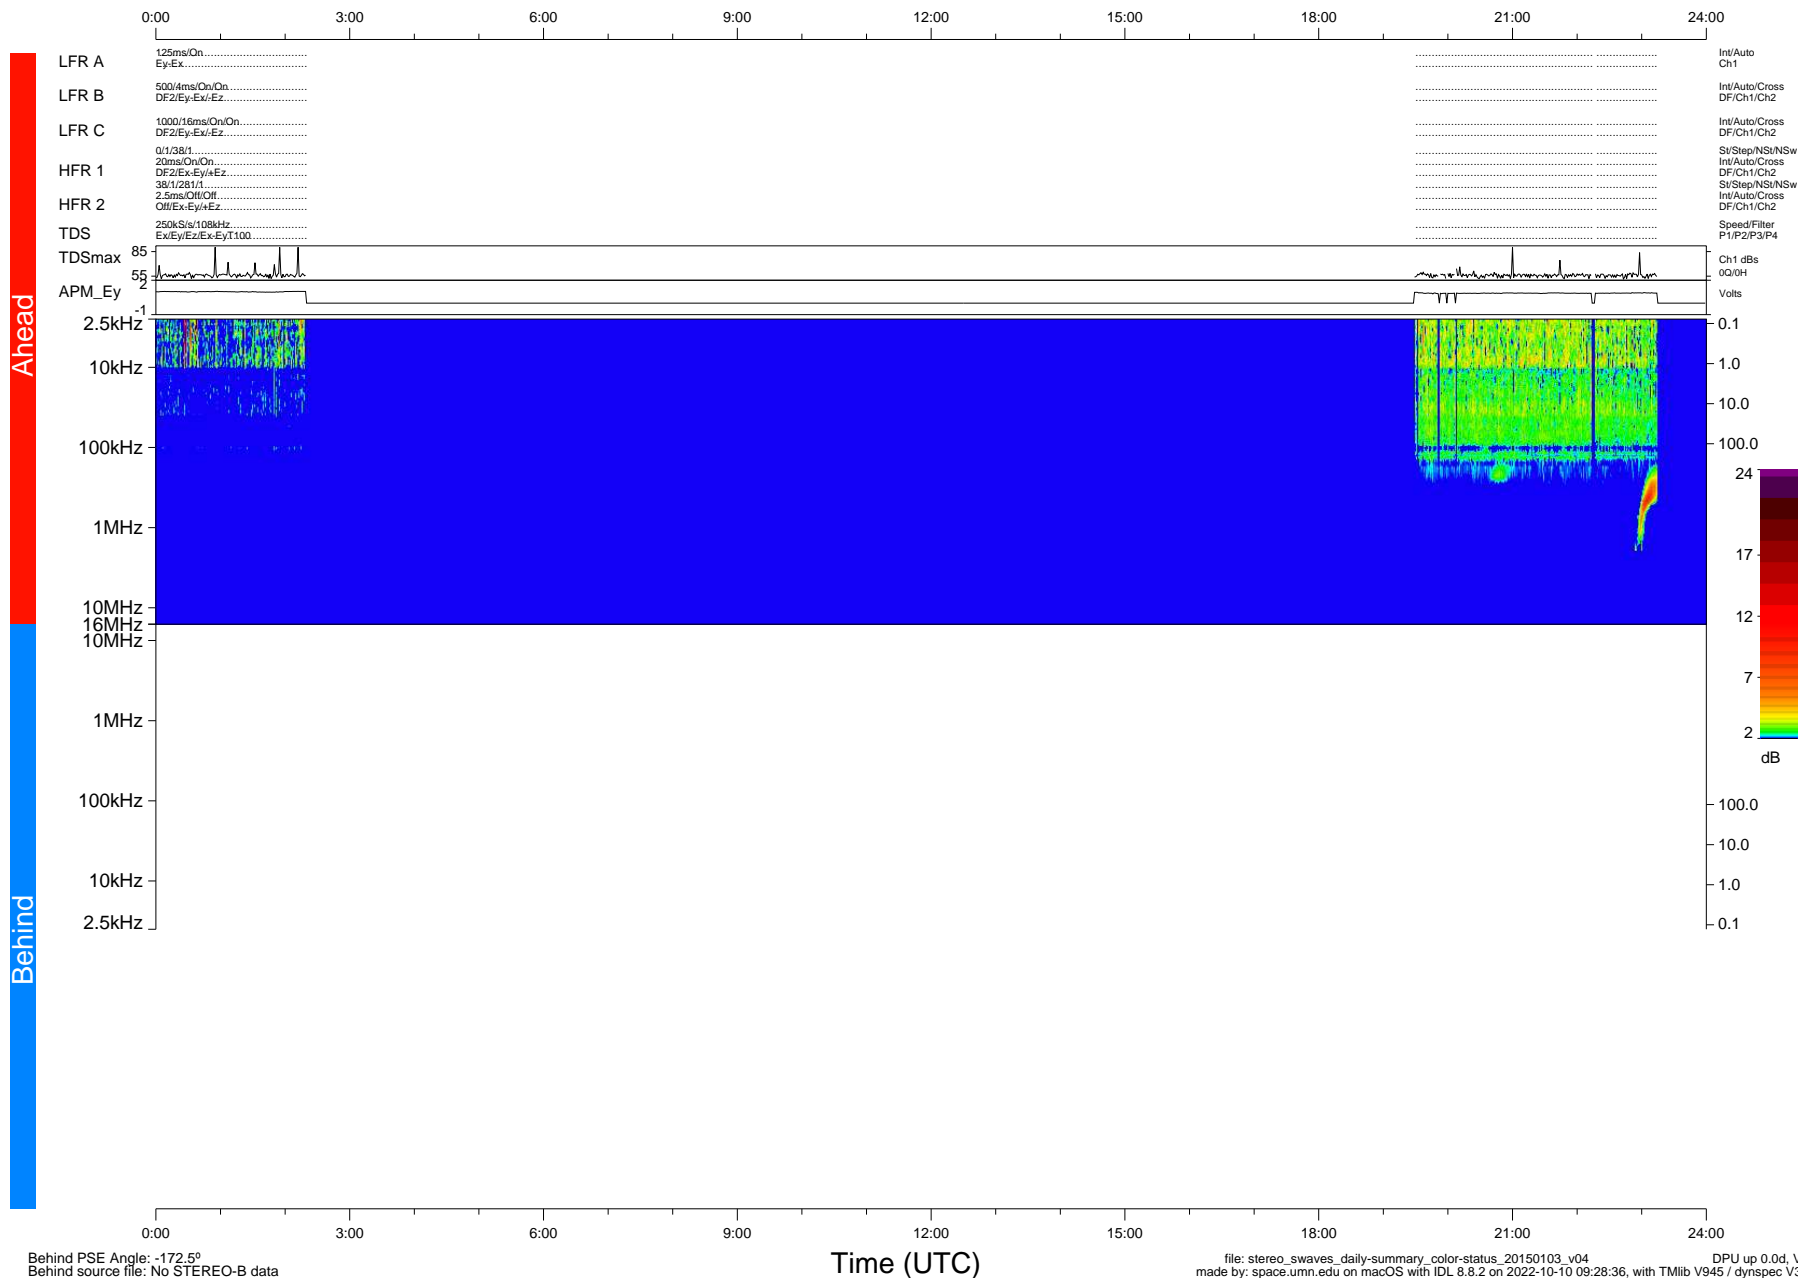

STEREO/WAVES Daily Summary - 03-Jan-2015 (DOY 003)

Ahead source file: swaves_ahead_2015_003_1_11.fin (Recovery: 25.0% HK, 7% Pkts)
Ahead PSE Angle: 172.2°

DPU up 176.6d, V412d26

Behind PSE Angle: -172.5°
Behind source file: No STEREO-B data