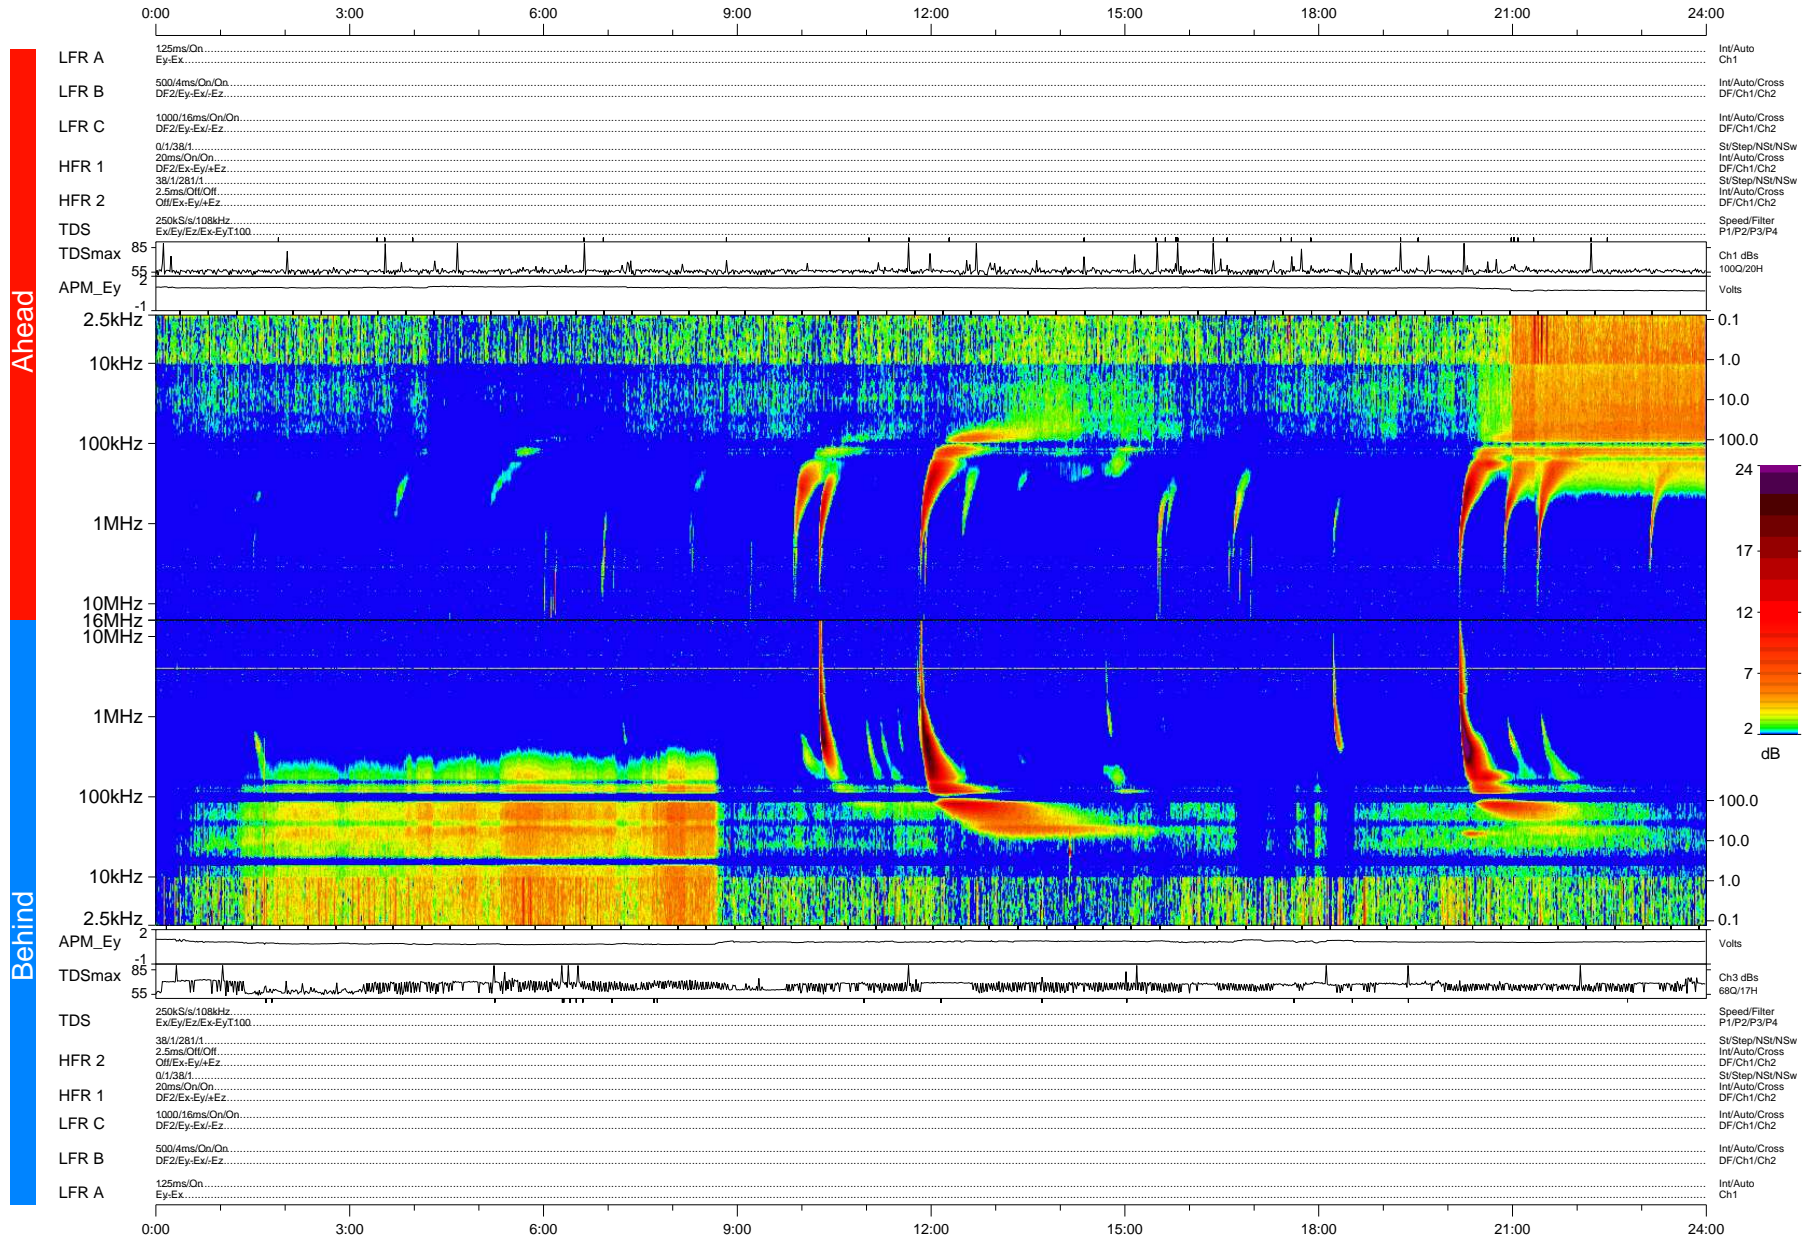

# STEREO/WAVES Daily Summary - 07-Feb-2014 (DOY 038)

Ahead source file: swaves\_ahead\_2014\_038\_1\_05.fin (Recovery: 100.0% HK, 68% Pkts)  
 Ahead PSE Angle: 151.8°

DPU up 480.4d, V412d26

Behind PSE Angle: -157.8°  
 Behind source file: swaves\_behind\_2014\_038\_1\_05.fin (Recovery: 100.0% HK, 63% Pkts)

Time (UTC)

file: stereo\_swaves\_daily-summary\_color-status\_20140207\_v04 DPU up 176.4d, V412d27  
 made by: space.umn.edu on macOS with IDL 8.8.2 on 2022-10-11 09:11:04, with TMLib V945 / dynspec V311