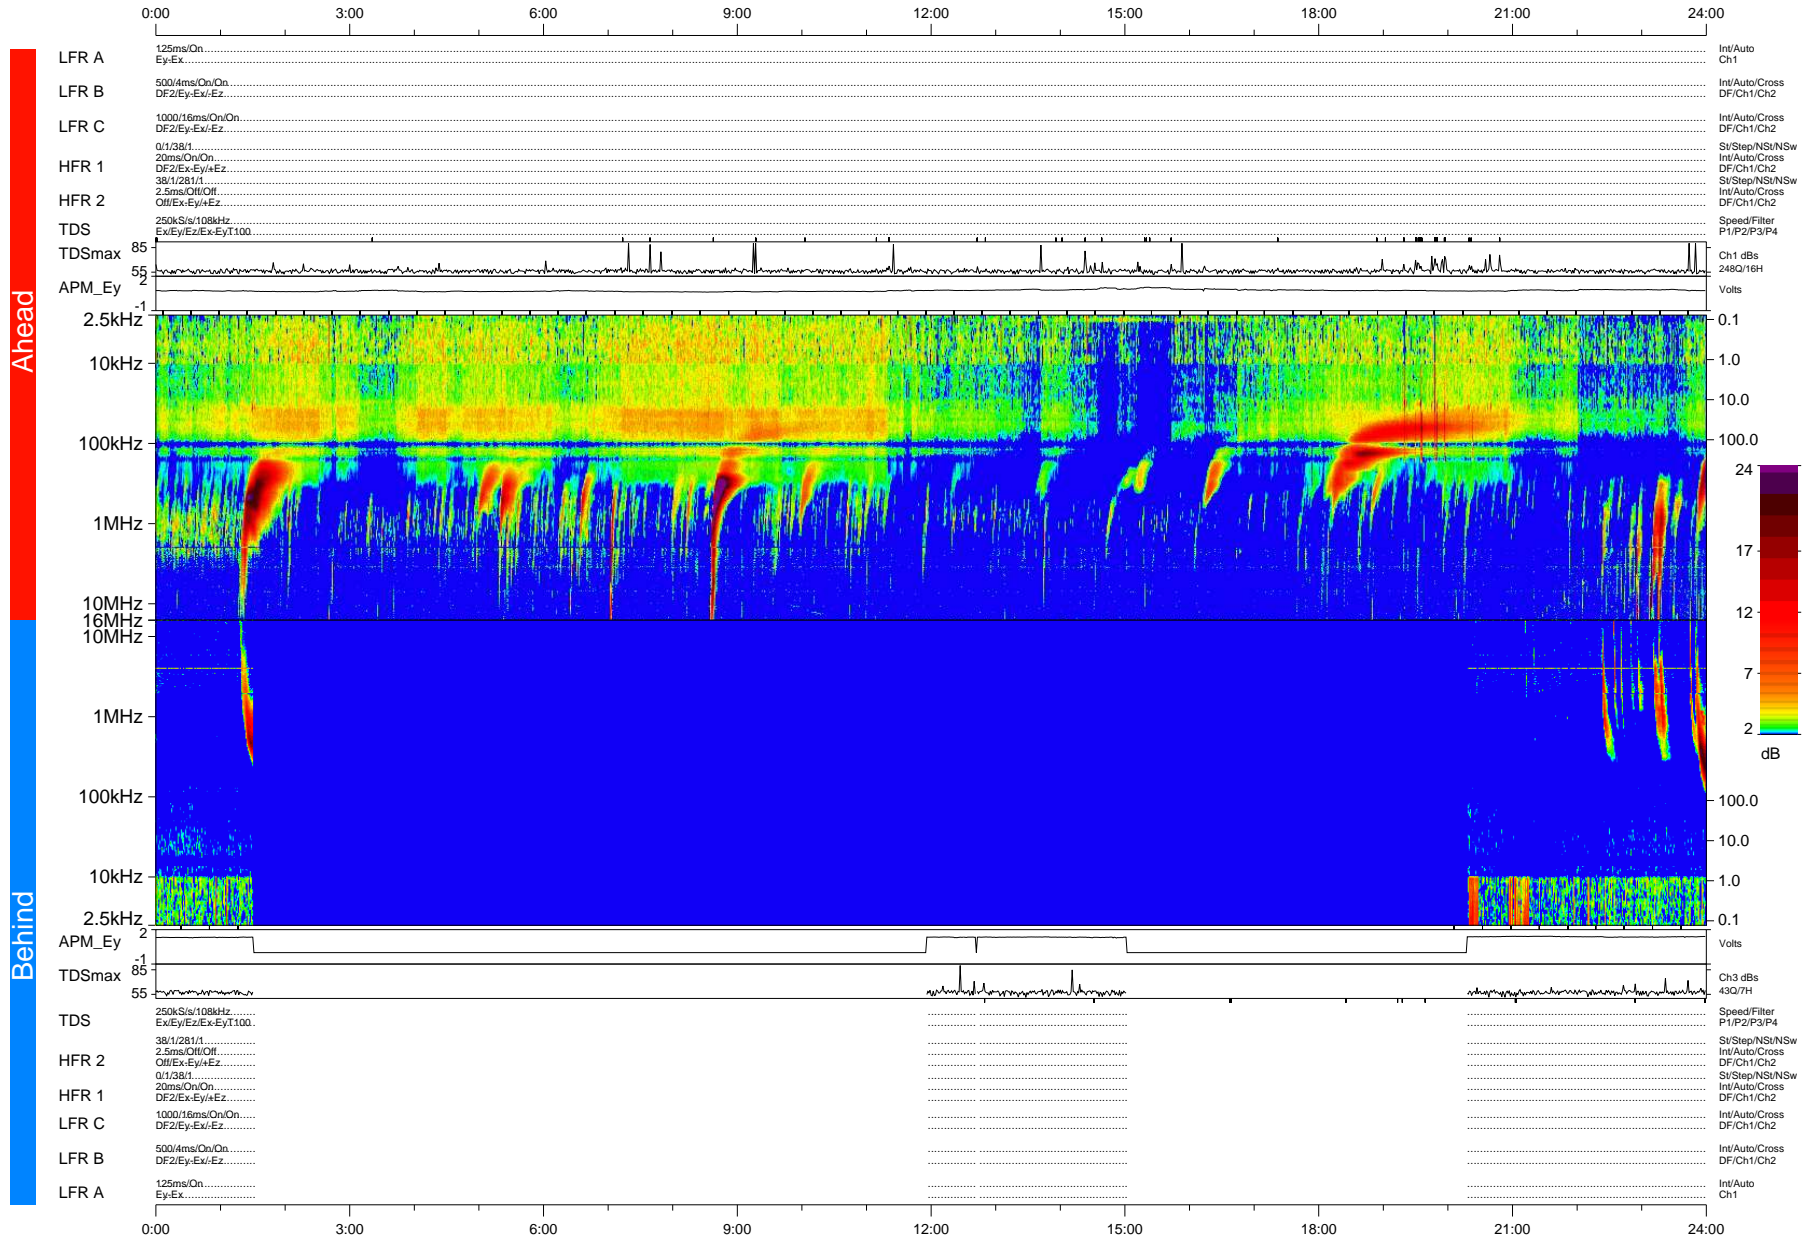

STEREO/WAVES Daily Summary - 15-Jan-2014 (DOY 015)

Ahead source file: swaves_ahead_2014_015_1_05.fin (Recovery: 100.0% HK, 89% Pkts)
Ahead PSE Angle: 150.8°

DPU up 457.4d, V412d26

Time (UTC)