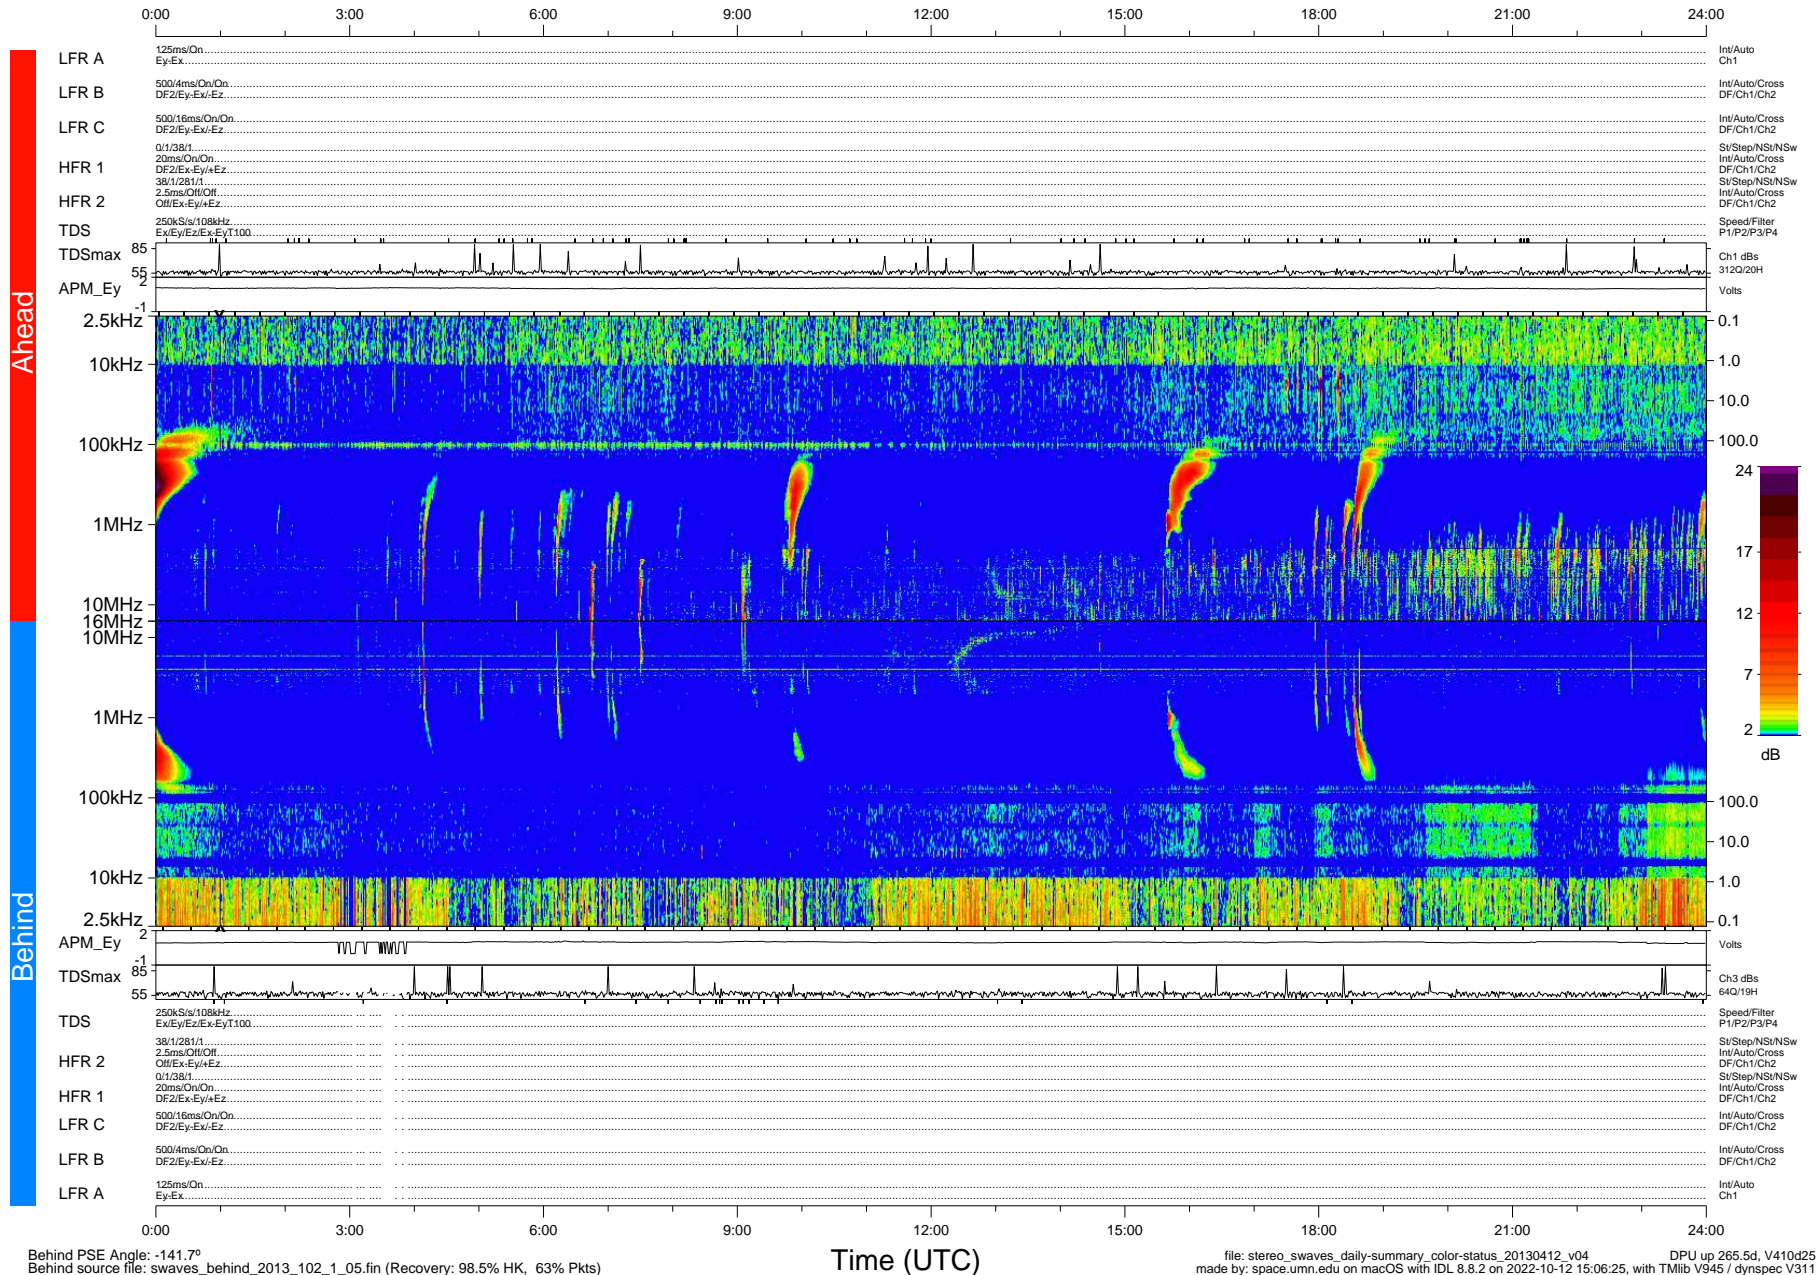

STEREO/WAVES Daily Summary - 12-Apr-2013 (DOY 102)

Ahead source file: swaves_ahead_2013_102_1_05.fin (Recovery: 100.0% HK, 102% Pkts)
Ahead PSE Angle: 133.7°

DPU up 179.4d, V412d24

Behind PSE Angle: -141.7°
Behind source file: swaves_behind_2013_102_1_05.fin (Recovery: 98.5% HK, 63% Pkts)