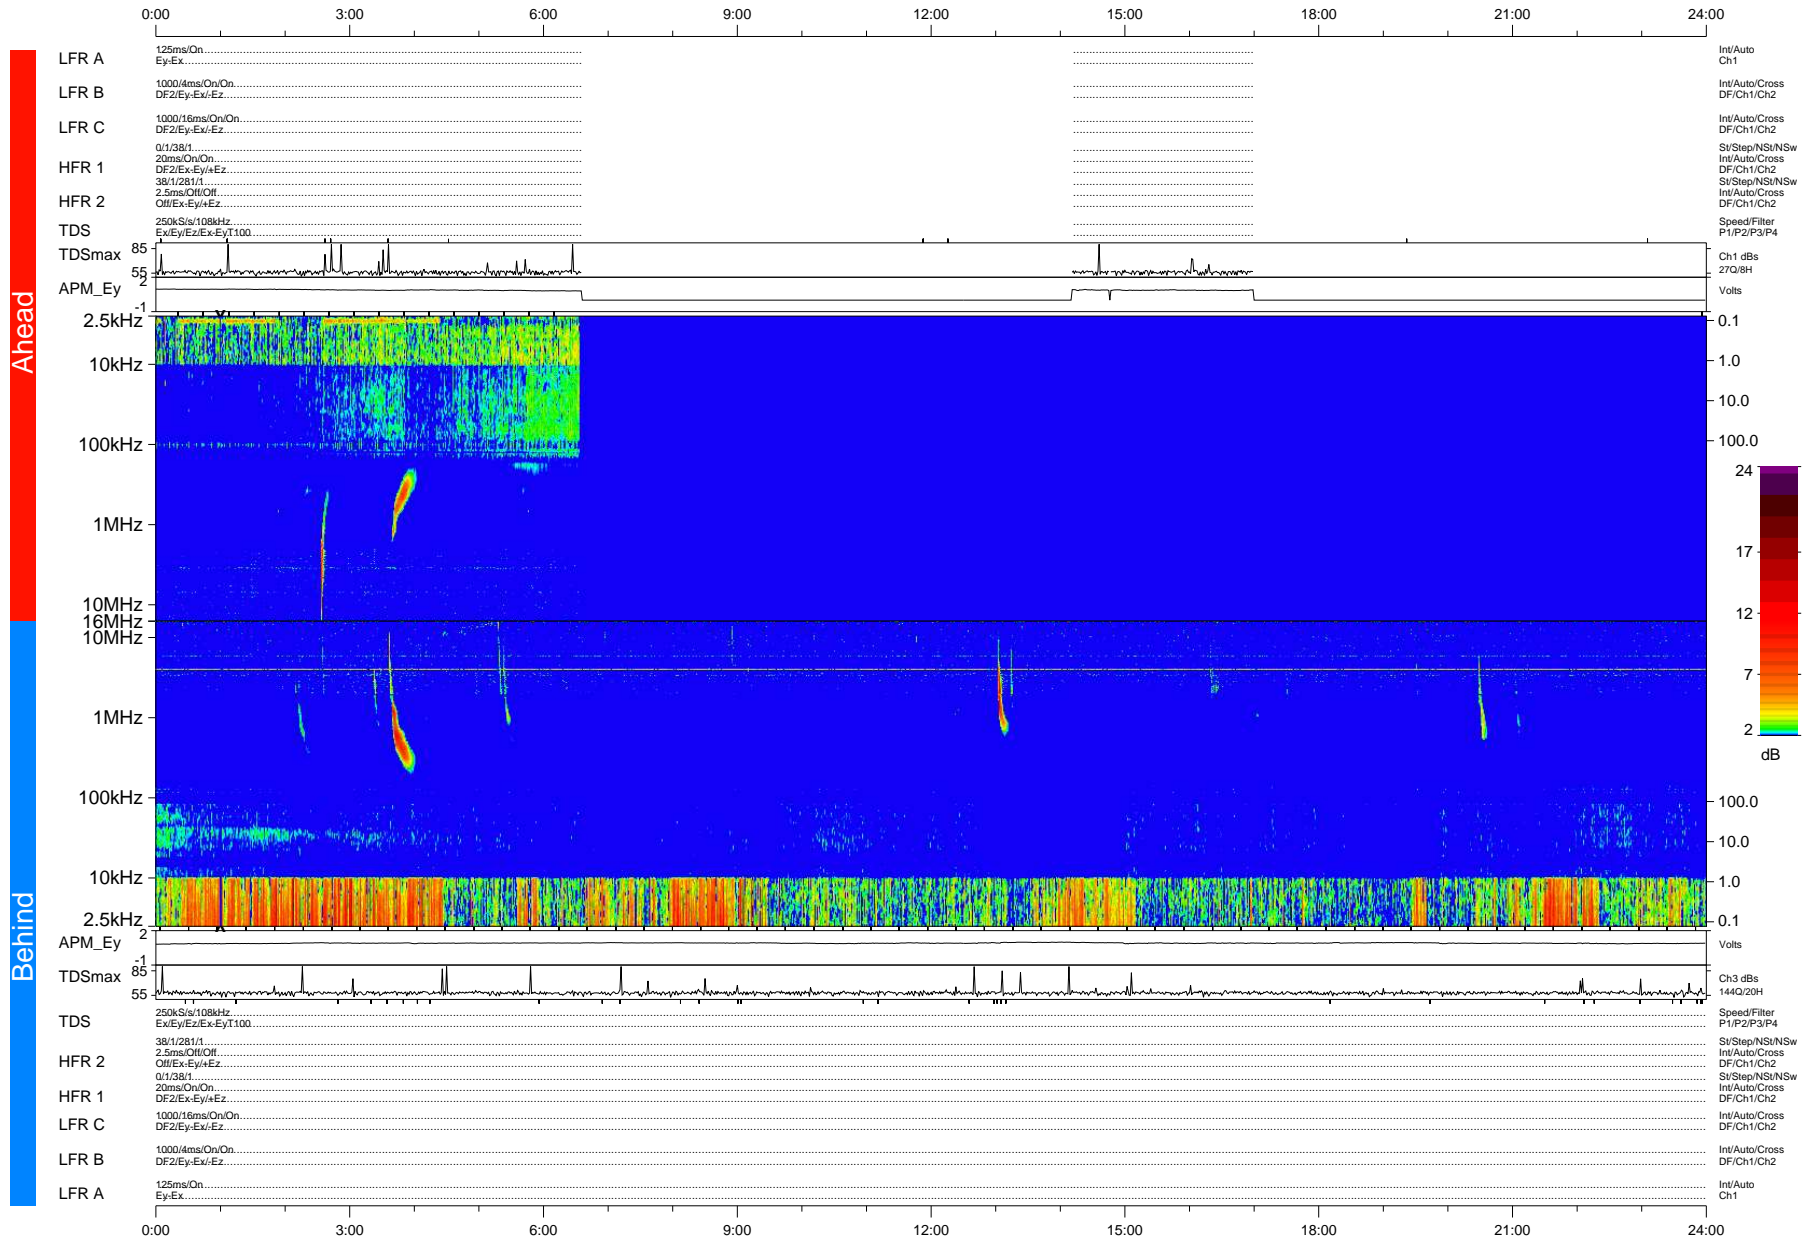

STEREO/WAVES Daily Summary - 13-Feb-2013 (DOY 044)

Ahead source file: swaves_ahead_2013_044_1_05.fin (Recovery: 39.2% HK, 20% Pkts)
Ahead PSE Angle: 130.2°

DPU up 121.1d, V412d22

Behind PSE Angle: -137.8°
Behind source file: swaves_behind_2013_044_1_05.fin (Recovery: 100.0% HK, 73% Pkts)

Time (UTC)