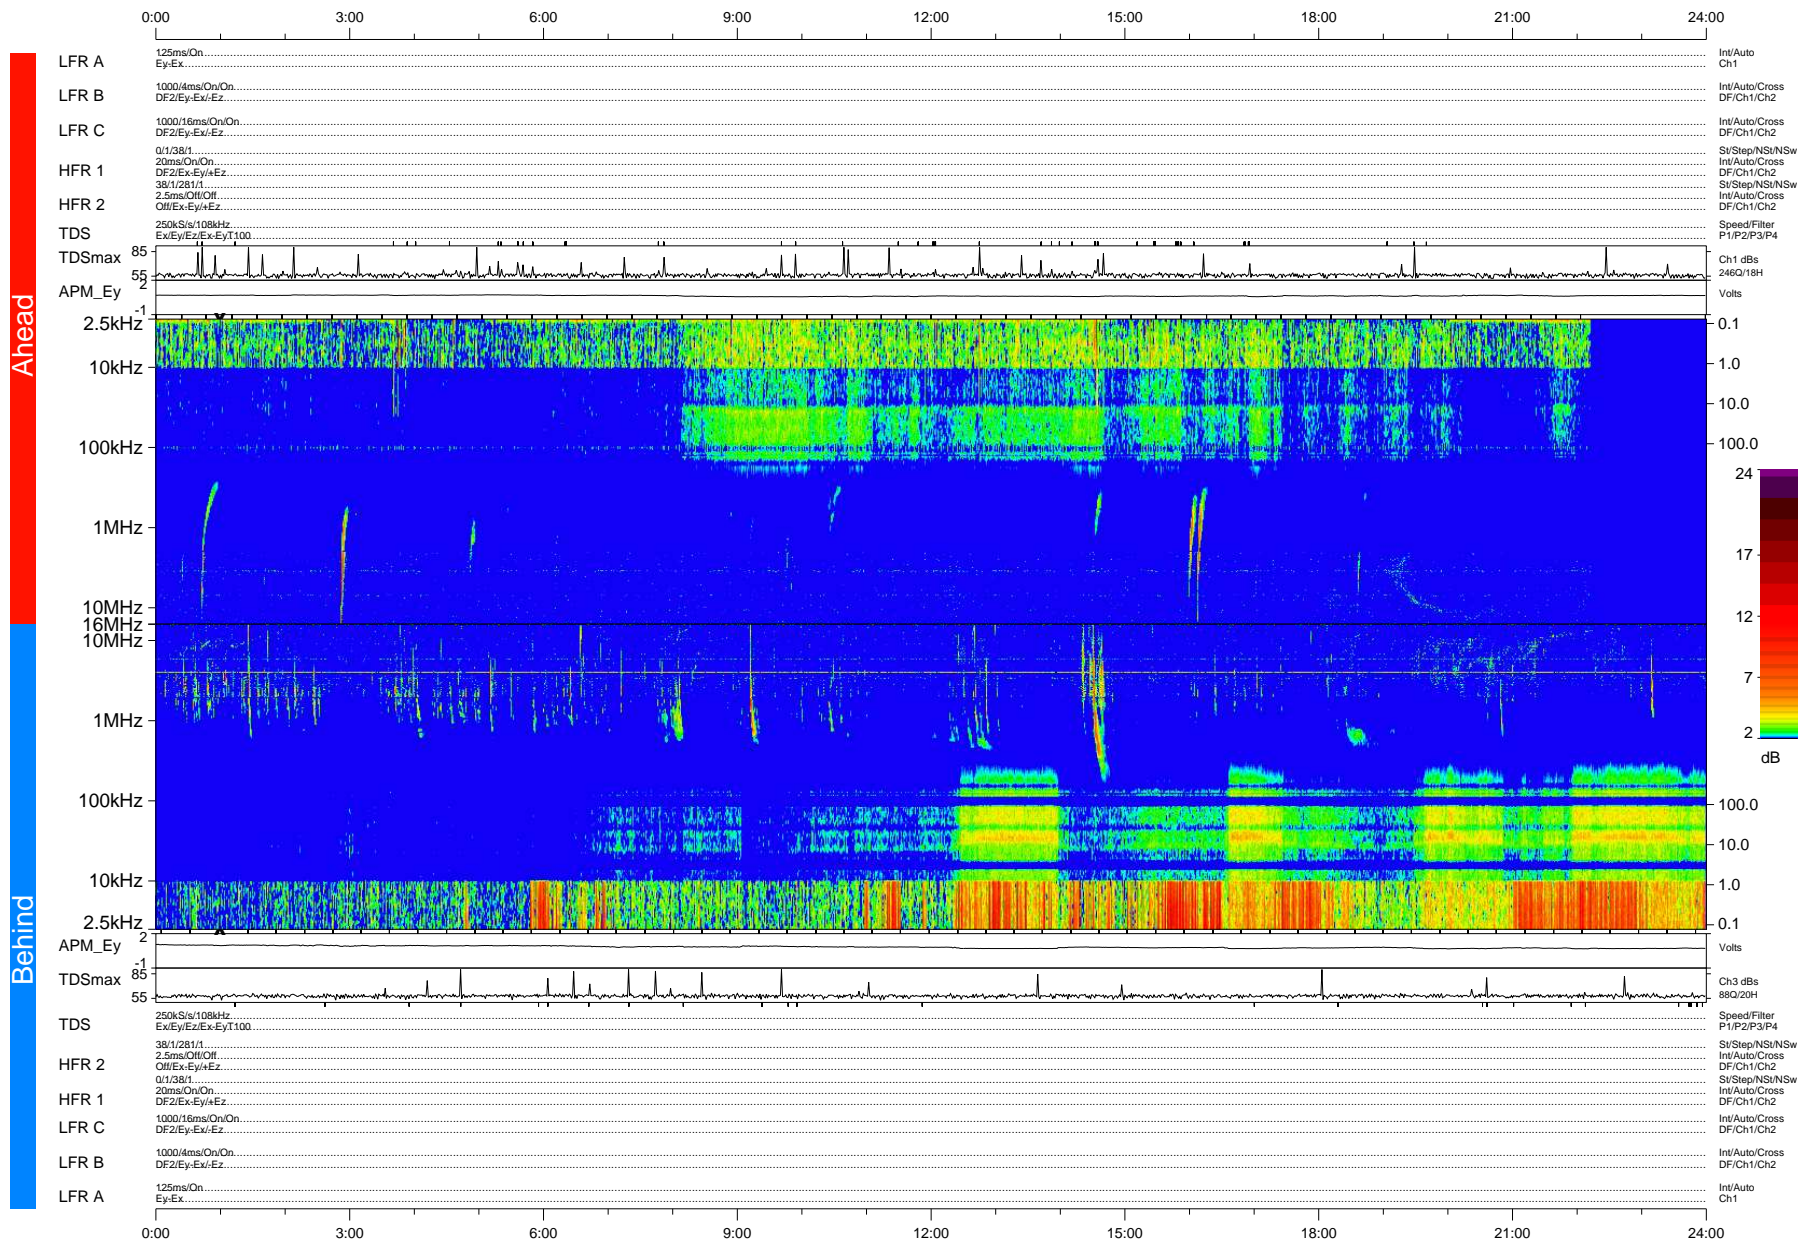

# STEREO/WAVES Daily Summary - 07-Feb-2013 (DOY 038)

Ahead source file: swaves\_ahead\_2013\_038\_1\_04.fin (Recovery: 100.0% HK, 86% Pkts)  
Ahead PSE Angle: 129.9°

DPU up 115.4d, V412d22

Behind PSE Angle: -137.1°  
Behind source file: swaves\_behind\_2013\_038\_1\_04.fin (Recovery: 100.0% HK, 65% Pkts)

Time (UTC)

file: stereo\_swaves\_daily-summary\_color-status\_20130207\_v04  
made by: space.umn.edu on macOS with IDL 8.8.2 on 2022-10-12 12:13:07, with Tmlib V945 / dynspec V311

DPU up 201.5d, V410d23