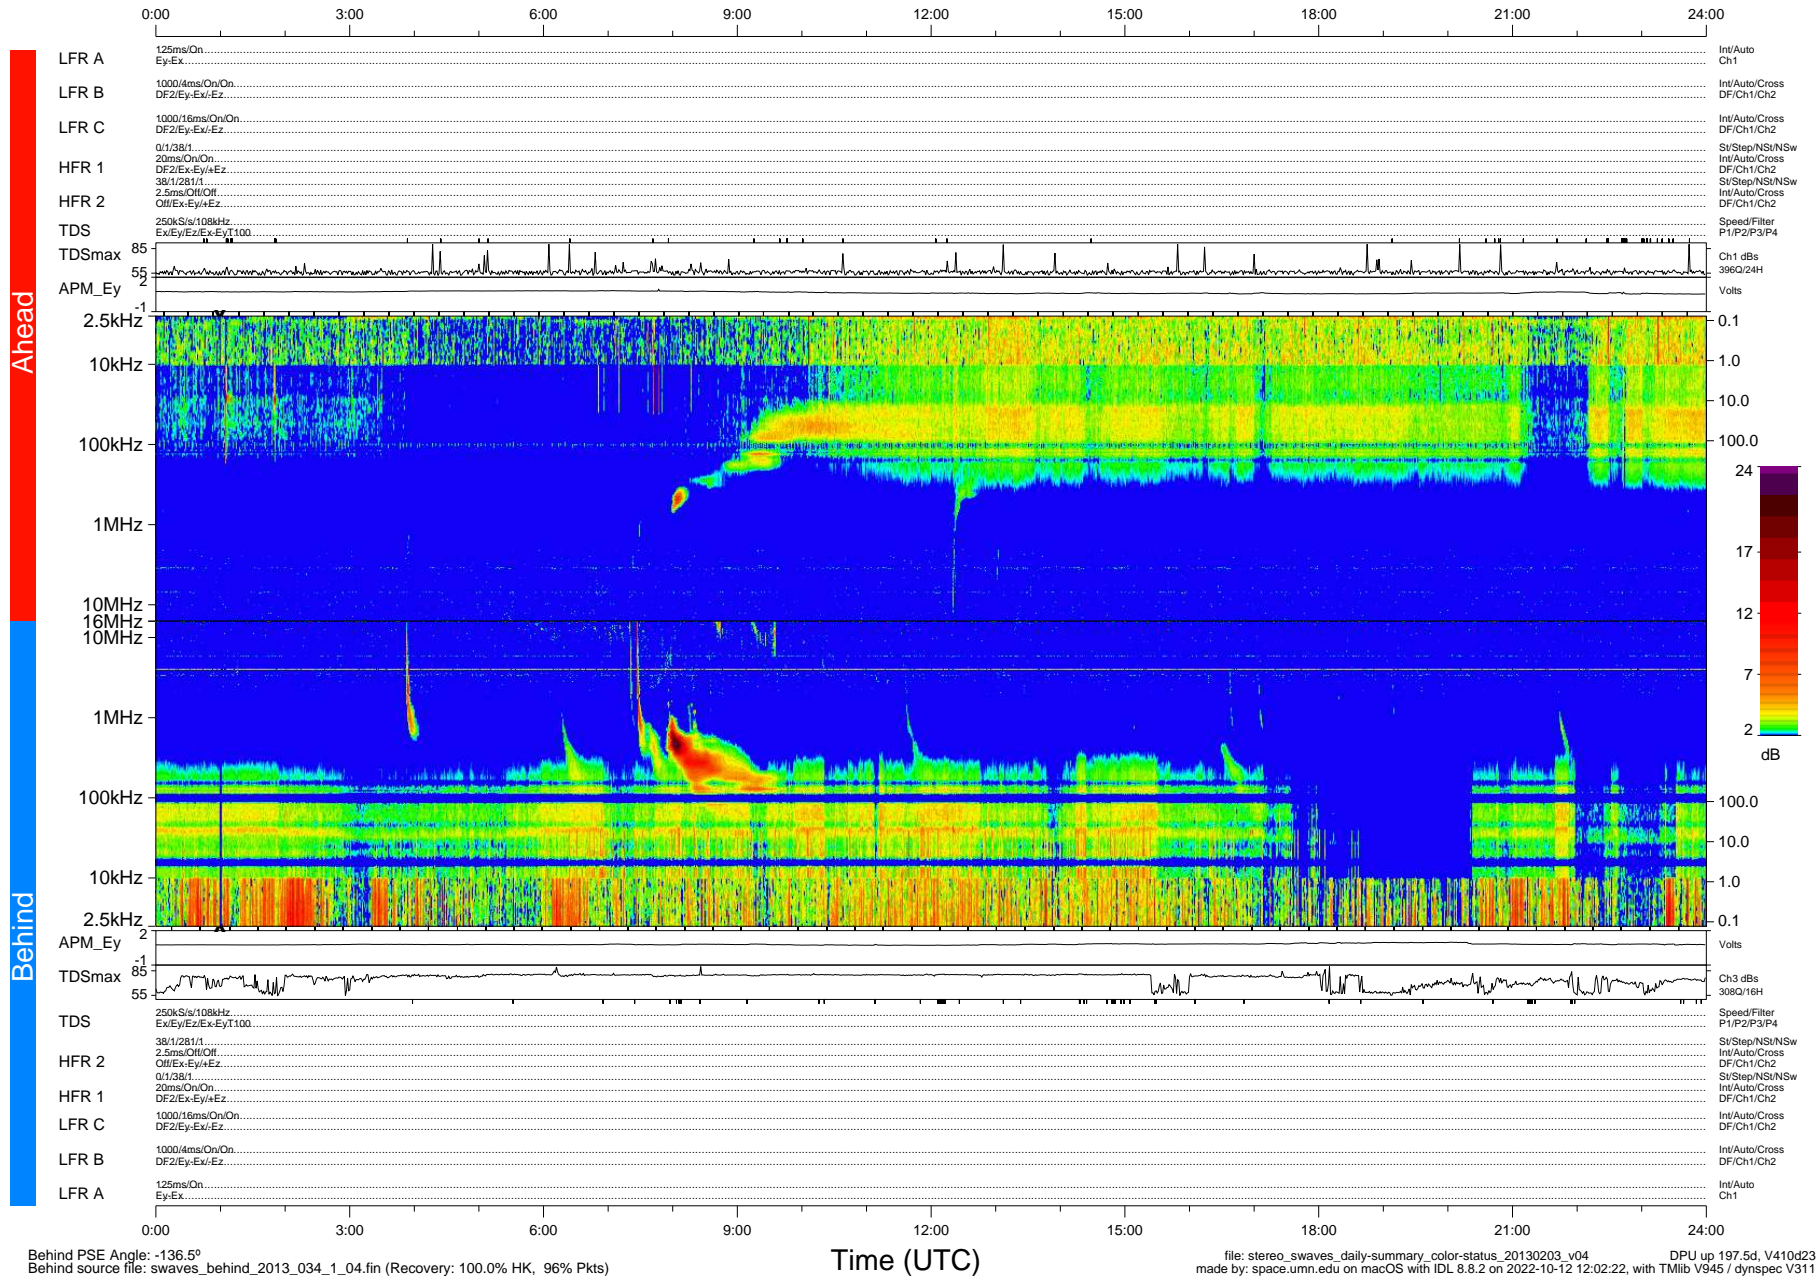

STEREO/WAVES Daily Summary - 03-Feb-2013 (DOY 034)

Ahead source file: swaves_ahead_2013_034_1_04.fin (Recovery: 100.0% HK, 112% Pkts)
Ahead PSE Angle: 129.8°

DPU up 111.4d, V412d22

Behind PSE Angle: -136.5°
Behind source file: swaves_behind_2013_034_1_04.fin (Recovery: 100.0% HK, 96% Pkts)

Time (UTC)