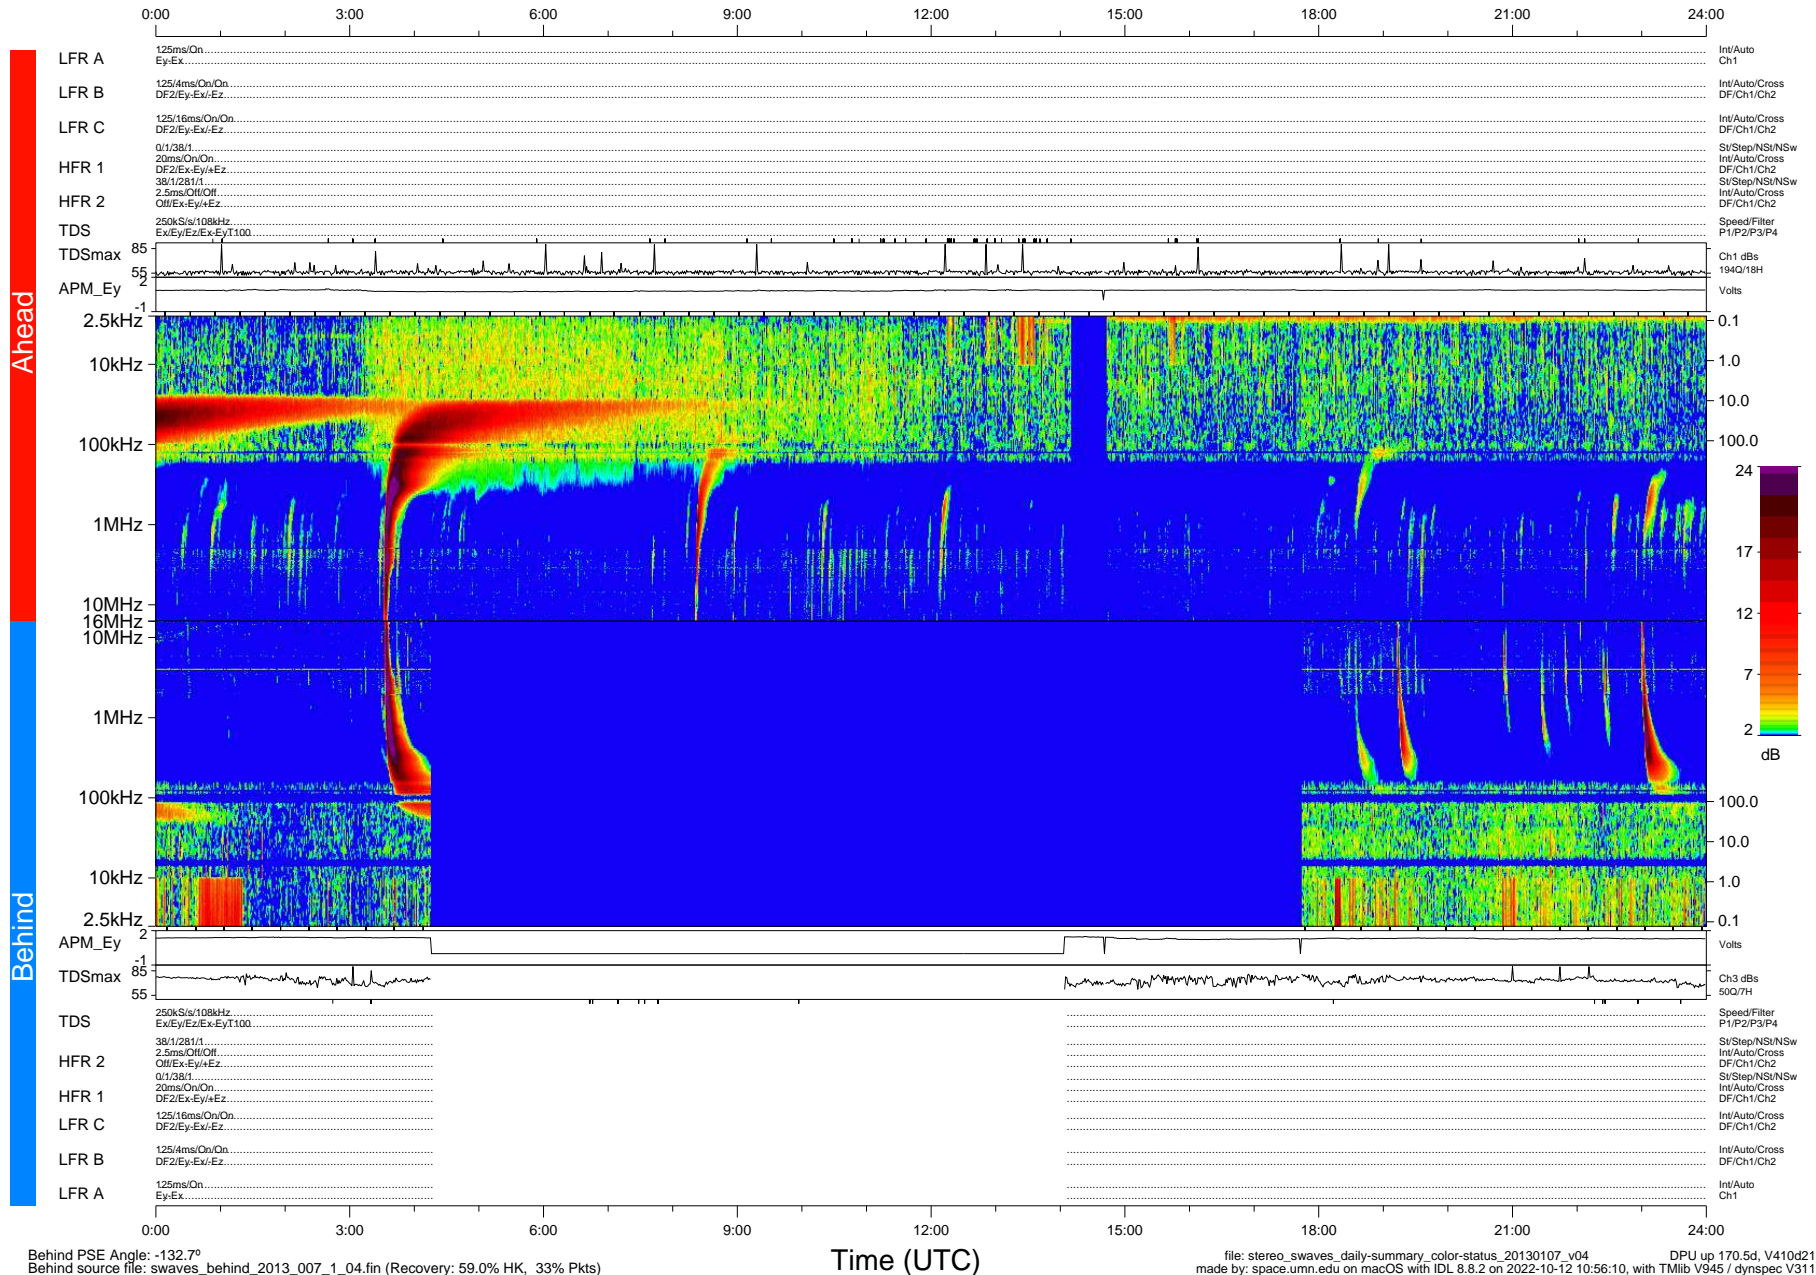

STEREO/WAVES Daily Summary - 07-Jan-2013 (DOY 007)

Ahead source file: swaves_ahead_2013_007_1_04.fin (Recovery: 99.9% HK, 86% Pkts)
Ahead PSE Angle: 128.8°

DPU up 84.4d, V412d20

Behind PSE Angle: -132.7°
Behind source file: swaves_behind_2013_007_1_04.fin (Recovery: 59.0% HK, 33% Pkts)

Time (UTC)