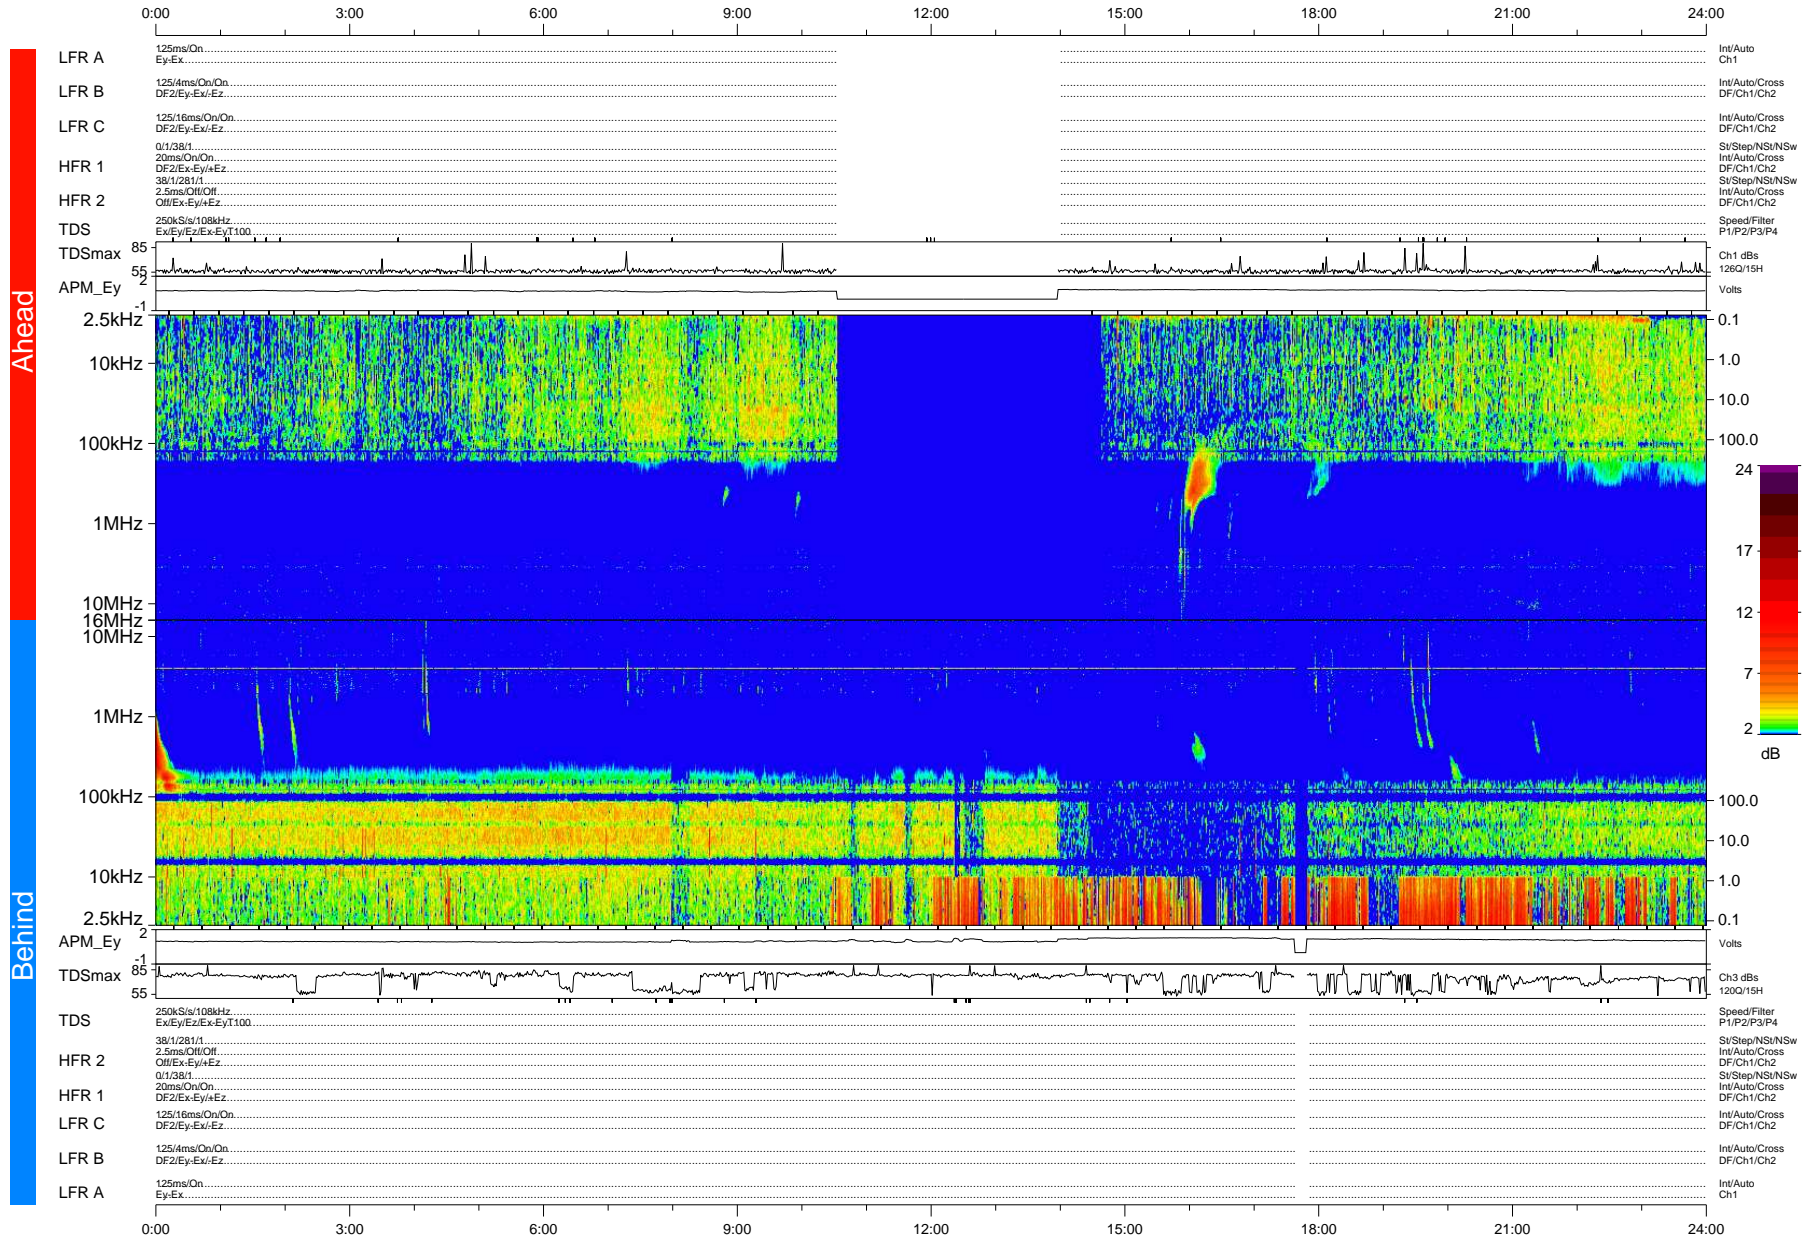

STEREO/WAVES Daily Summary - 05-Jan-2013 (DOY 005)

Ahead source file: swaves_ahead_2013_005_1_04.fin (Recovery: 85.8% HK, 67% Pkts)
Ahead PSE Angle: 128.8°

DPU up 82.4d, V412d20

Behind PSE Angle: -132.3°
Behind source file: swaves_behind_2013_005_1_04.fin (Recovery: 99.2% HK, 73% Pkts)

Time (UTC)