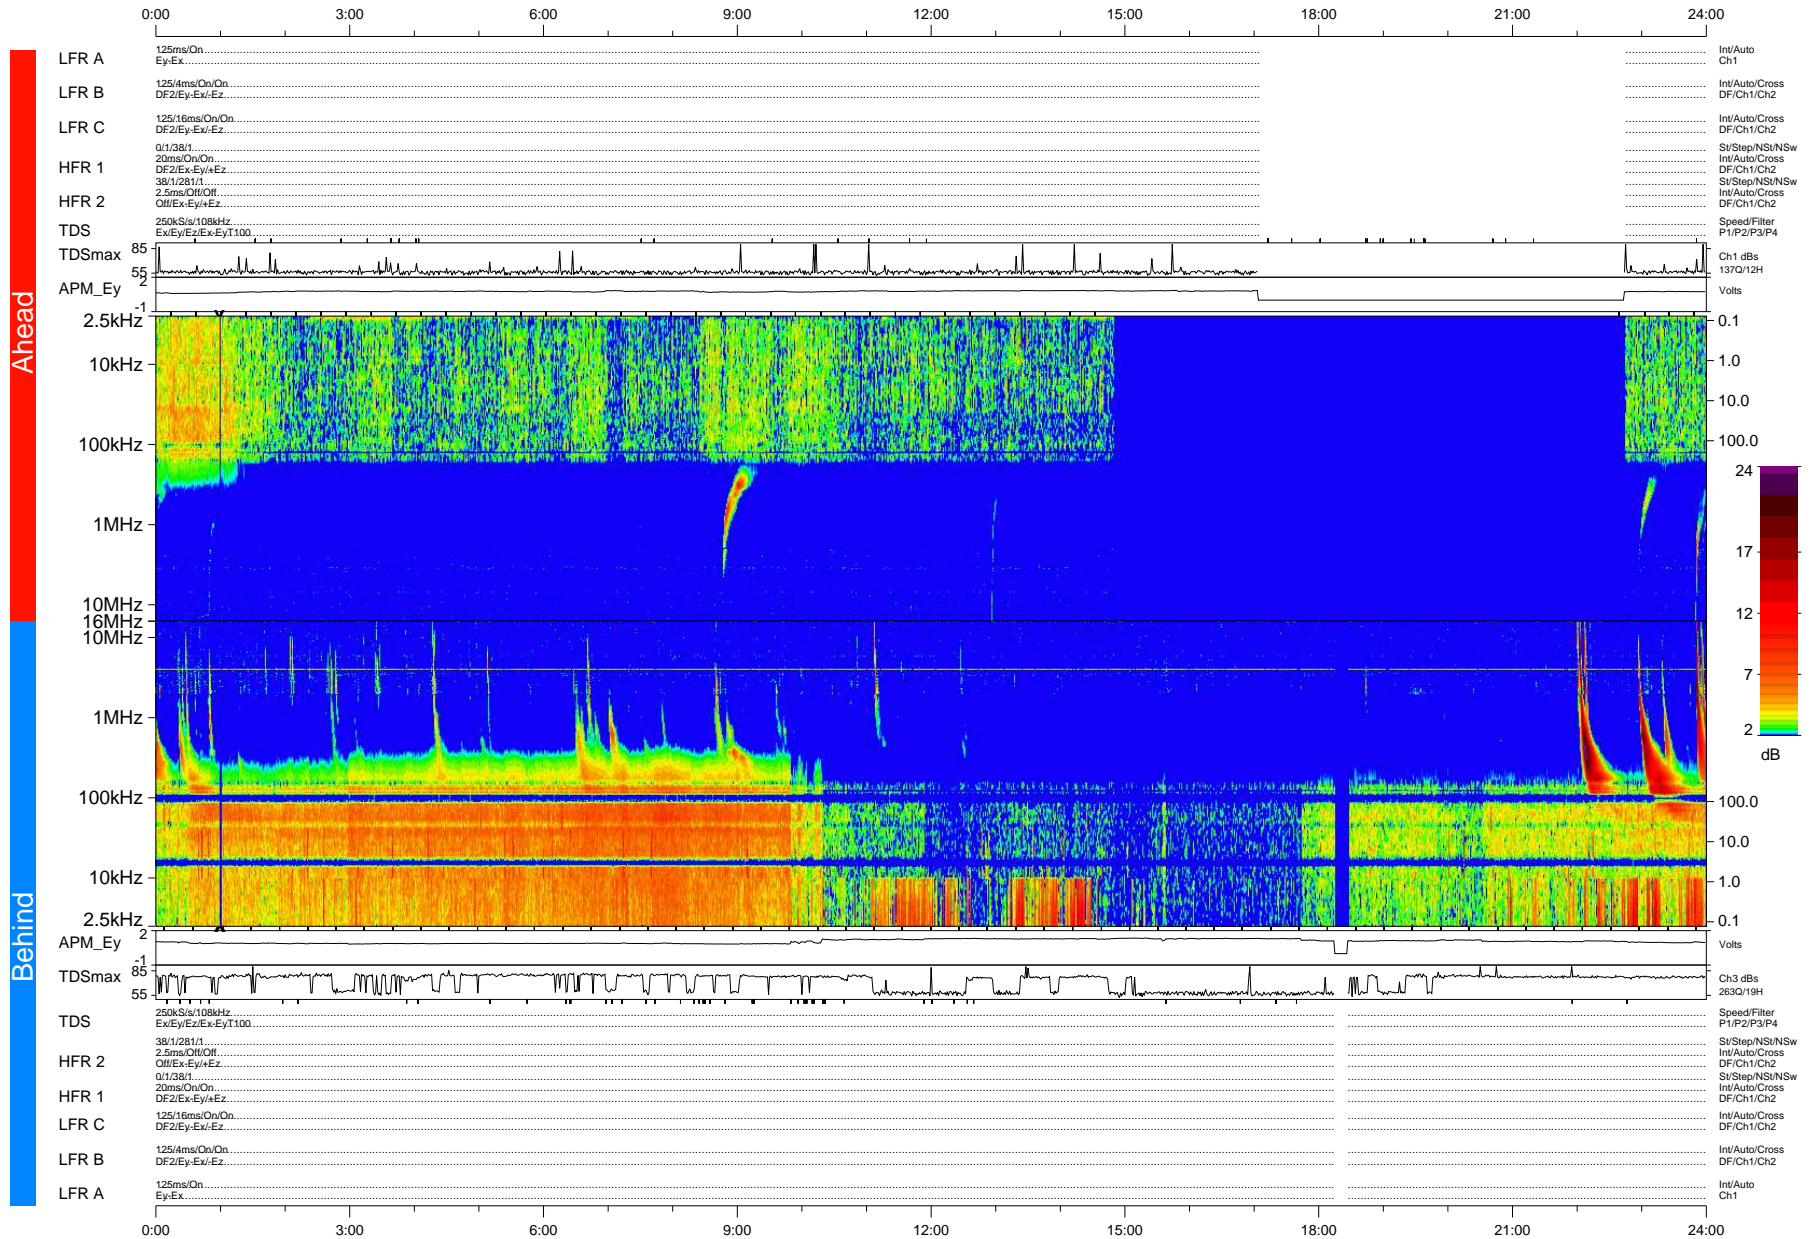

STEREO/WAVES Daily Summary - 04-Jan-2013 (DOY 004)

Ahead source file: swaves_ahead_2013_004_1_04.fin (Recovery: 76.4% HK, 60% Pkts)
 Ahead PSE Angle: 128.8°

DPU up 81.4d, V412d20

Behind PSE Angle: -132.2°
 Behind source file: swaves_behind_2013_004_1_04.fin (Recovery: 99.2% HK, 95% Pkts)

Time (UTC)

file: stereo_swaves_daily-summary_color-status_20130104_v04
 made by: space.umn.edu on macOS with IDL 8.8.2 on 2022-10-12 10:49:21, with Tlib V945 / dynspec V311

DPU up 167.5d, V410d21