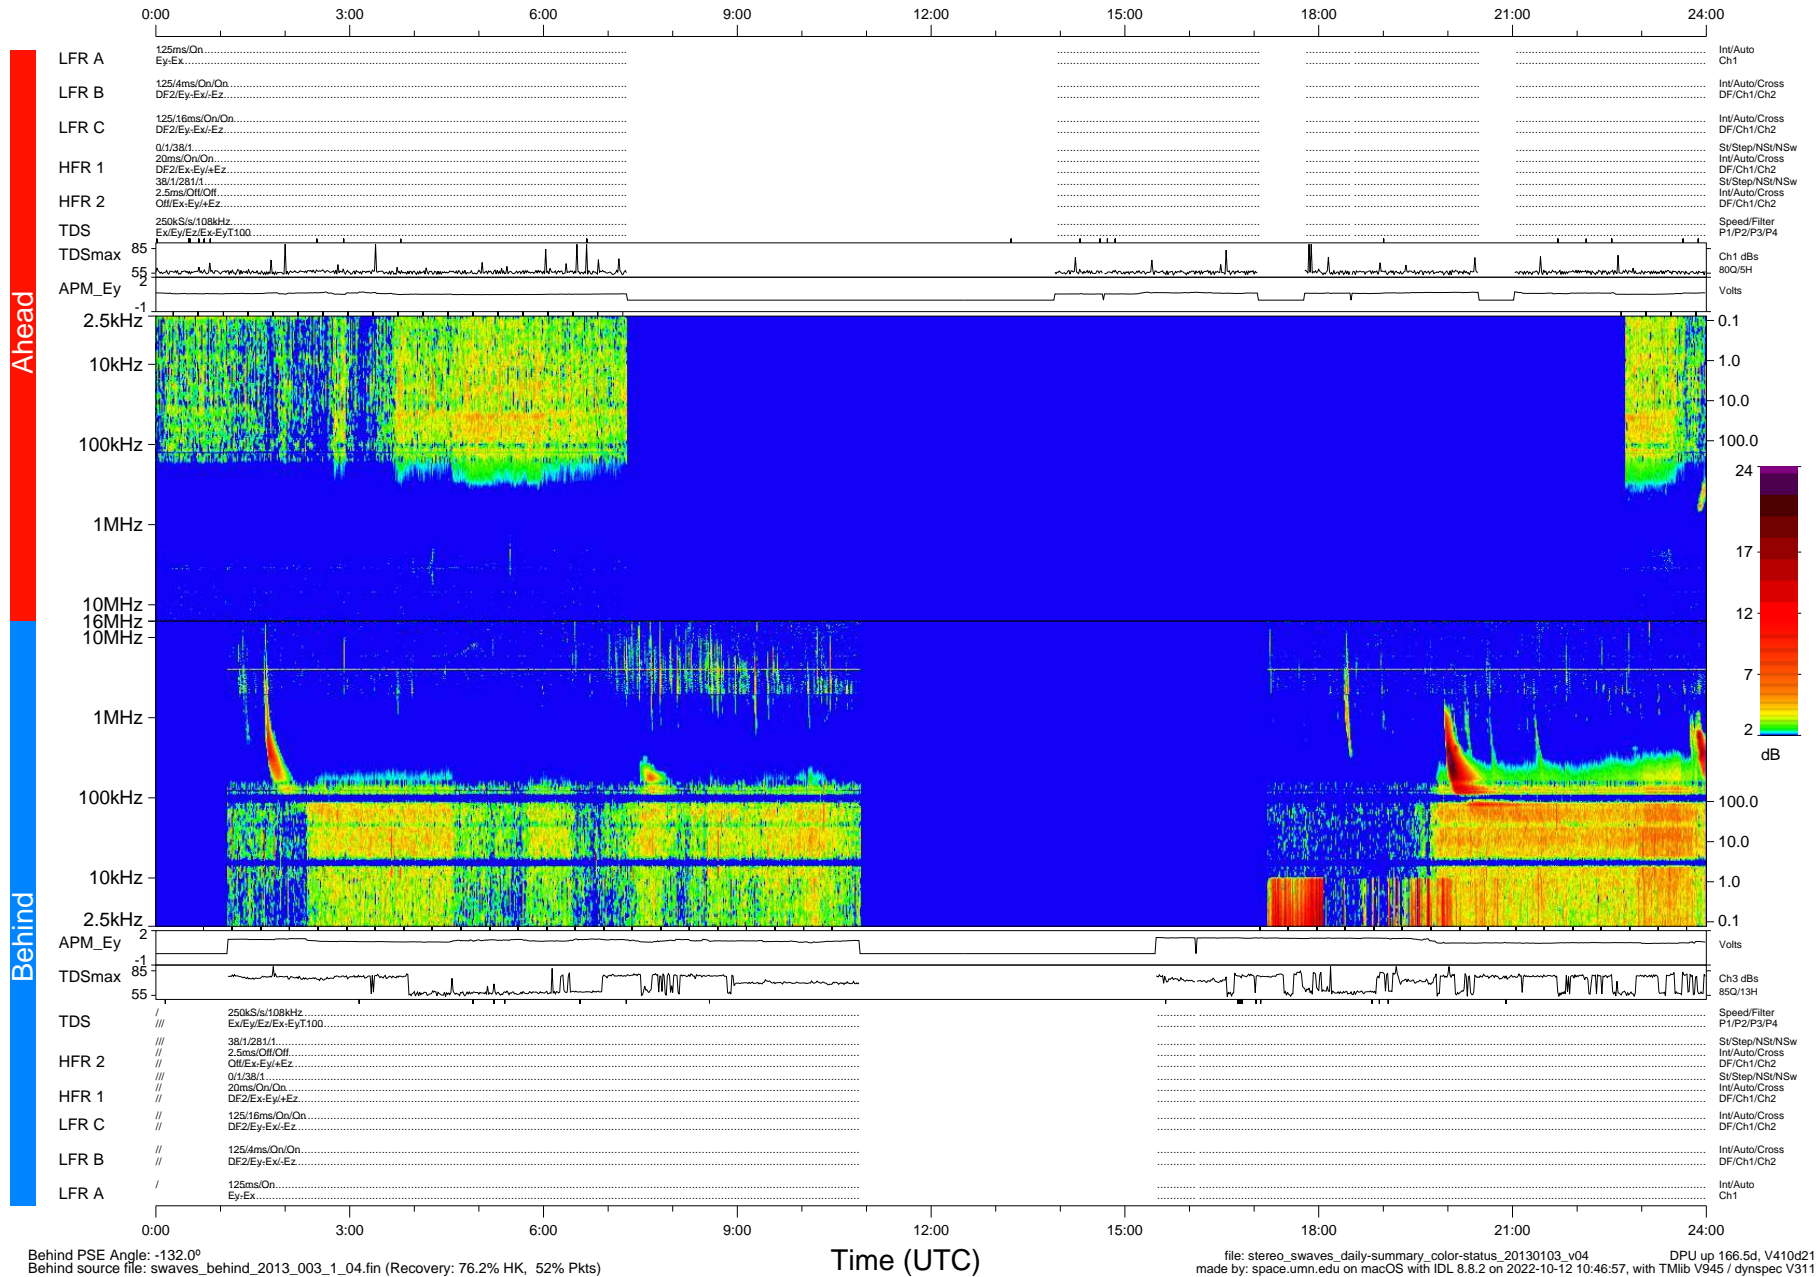

STEREO/WAVES Daily Summary - 03-Jan-2013 (DOY 003)

Ahead source file: swaves_ahead_2013_003_1_04.fin (Recovery: 67.0% HK, 34% Pkts)
 Ahead PSE Angle: 128.8°

DPU up 80.4d, V412d20

Behind PSE Angle: -132.0°
 Behind source file: swaves_behind_2013_003_1_04.fin (Recovery: 76.2% HK, 52% Pkts)

Time (UTC)

file: stereo_swaves_daily-summary_color-status_20130103_v04
 made by: space.umn.edu on macOS with IDL 8.8.2 on 2022-10-12 10:46:57, with TMLib V945 / dynspec V311

DPU up 166.5d, V410d21