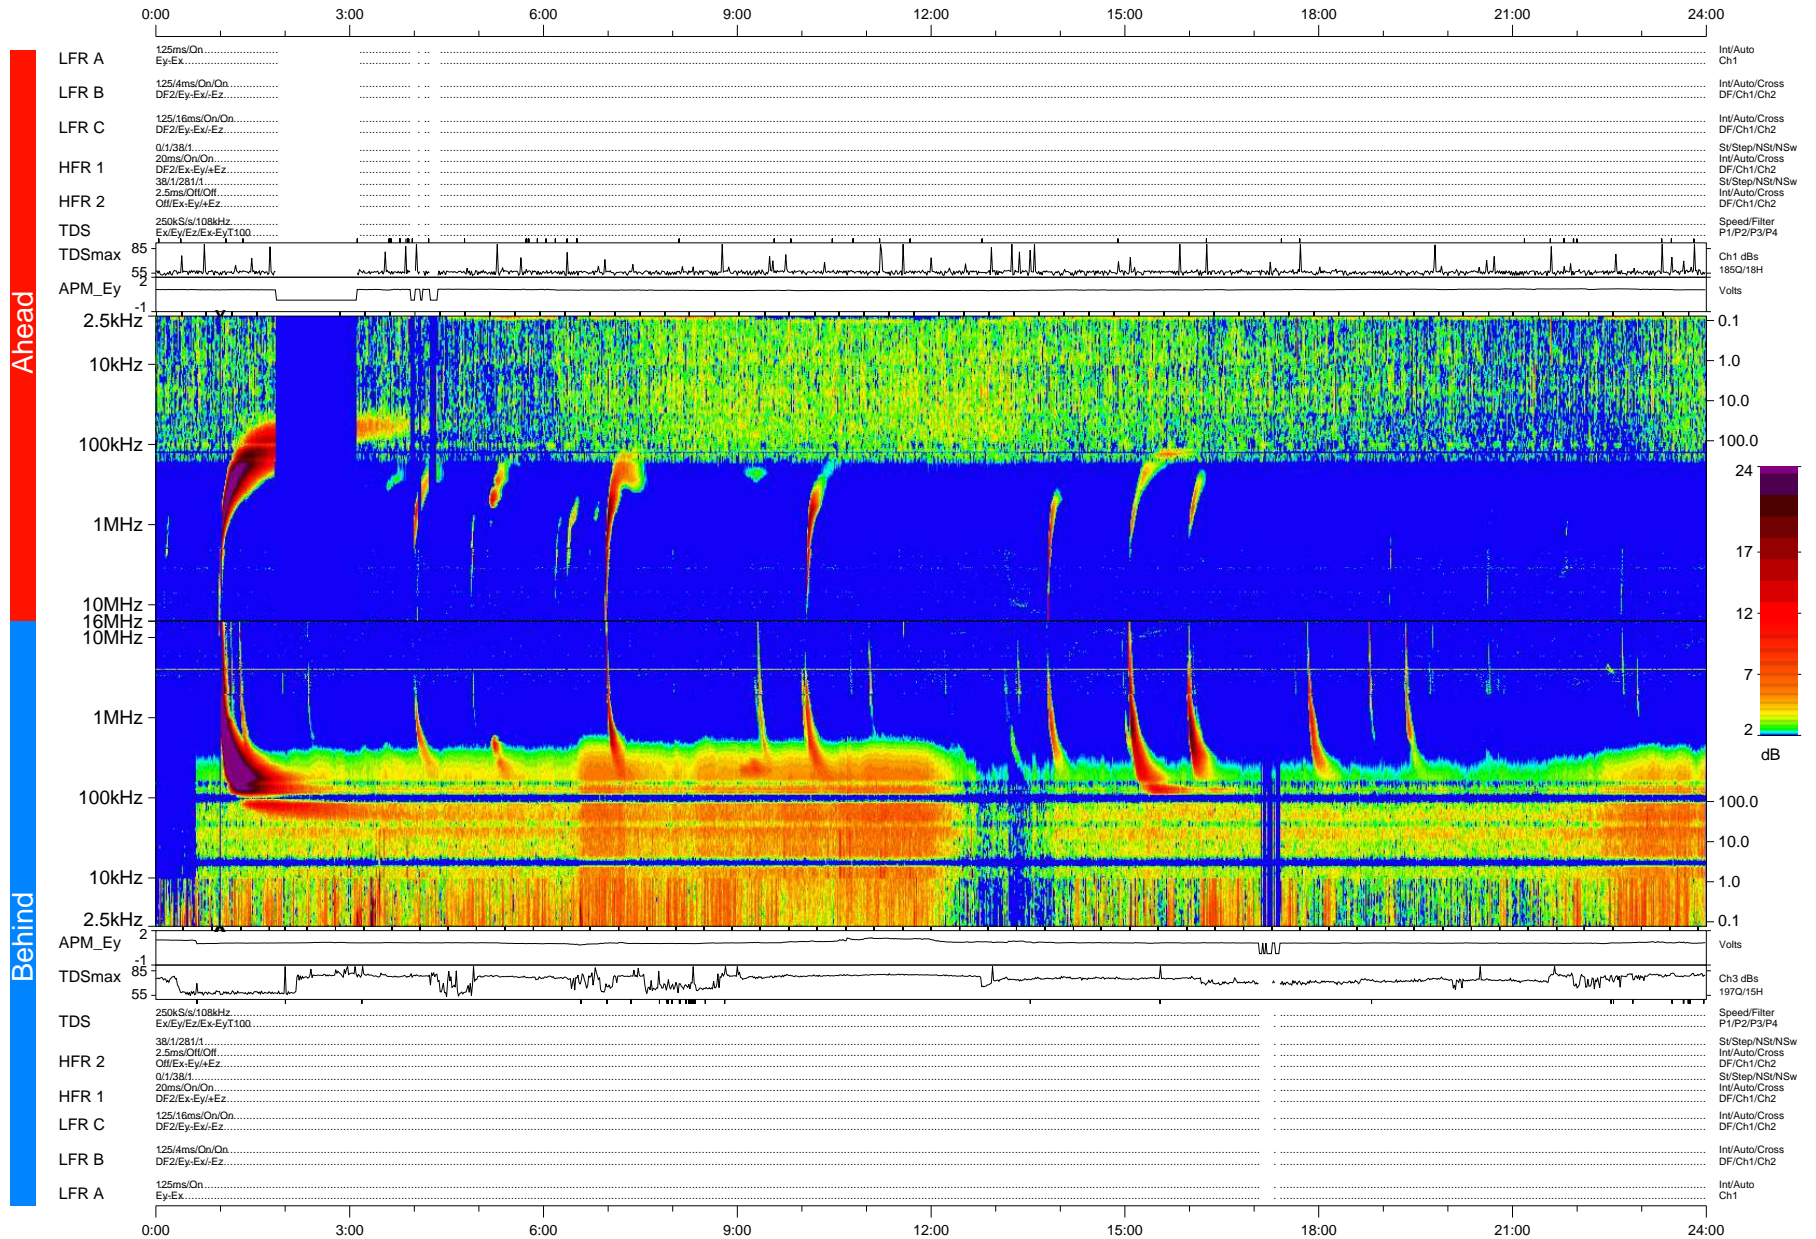

STEREO/WAVES Daily Summary - 25-Dec-2012 (DOY 360)

Ahead source file: swaves_ahead_2012_360_1_04.fin (Recovery: 93.9% HK, 83% Pkts)
Ahead PSE Angle: 128.5°

DPU up 71.4d, V412d20

Behind PSE Angle: -130.6°
Behind source file: swaves_behind_2012_360_1_04.fin (Recovery: 99.0% HK, 84% Pkts)

Time (UTC)