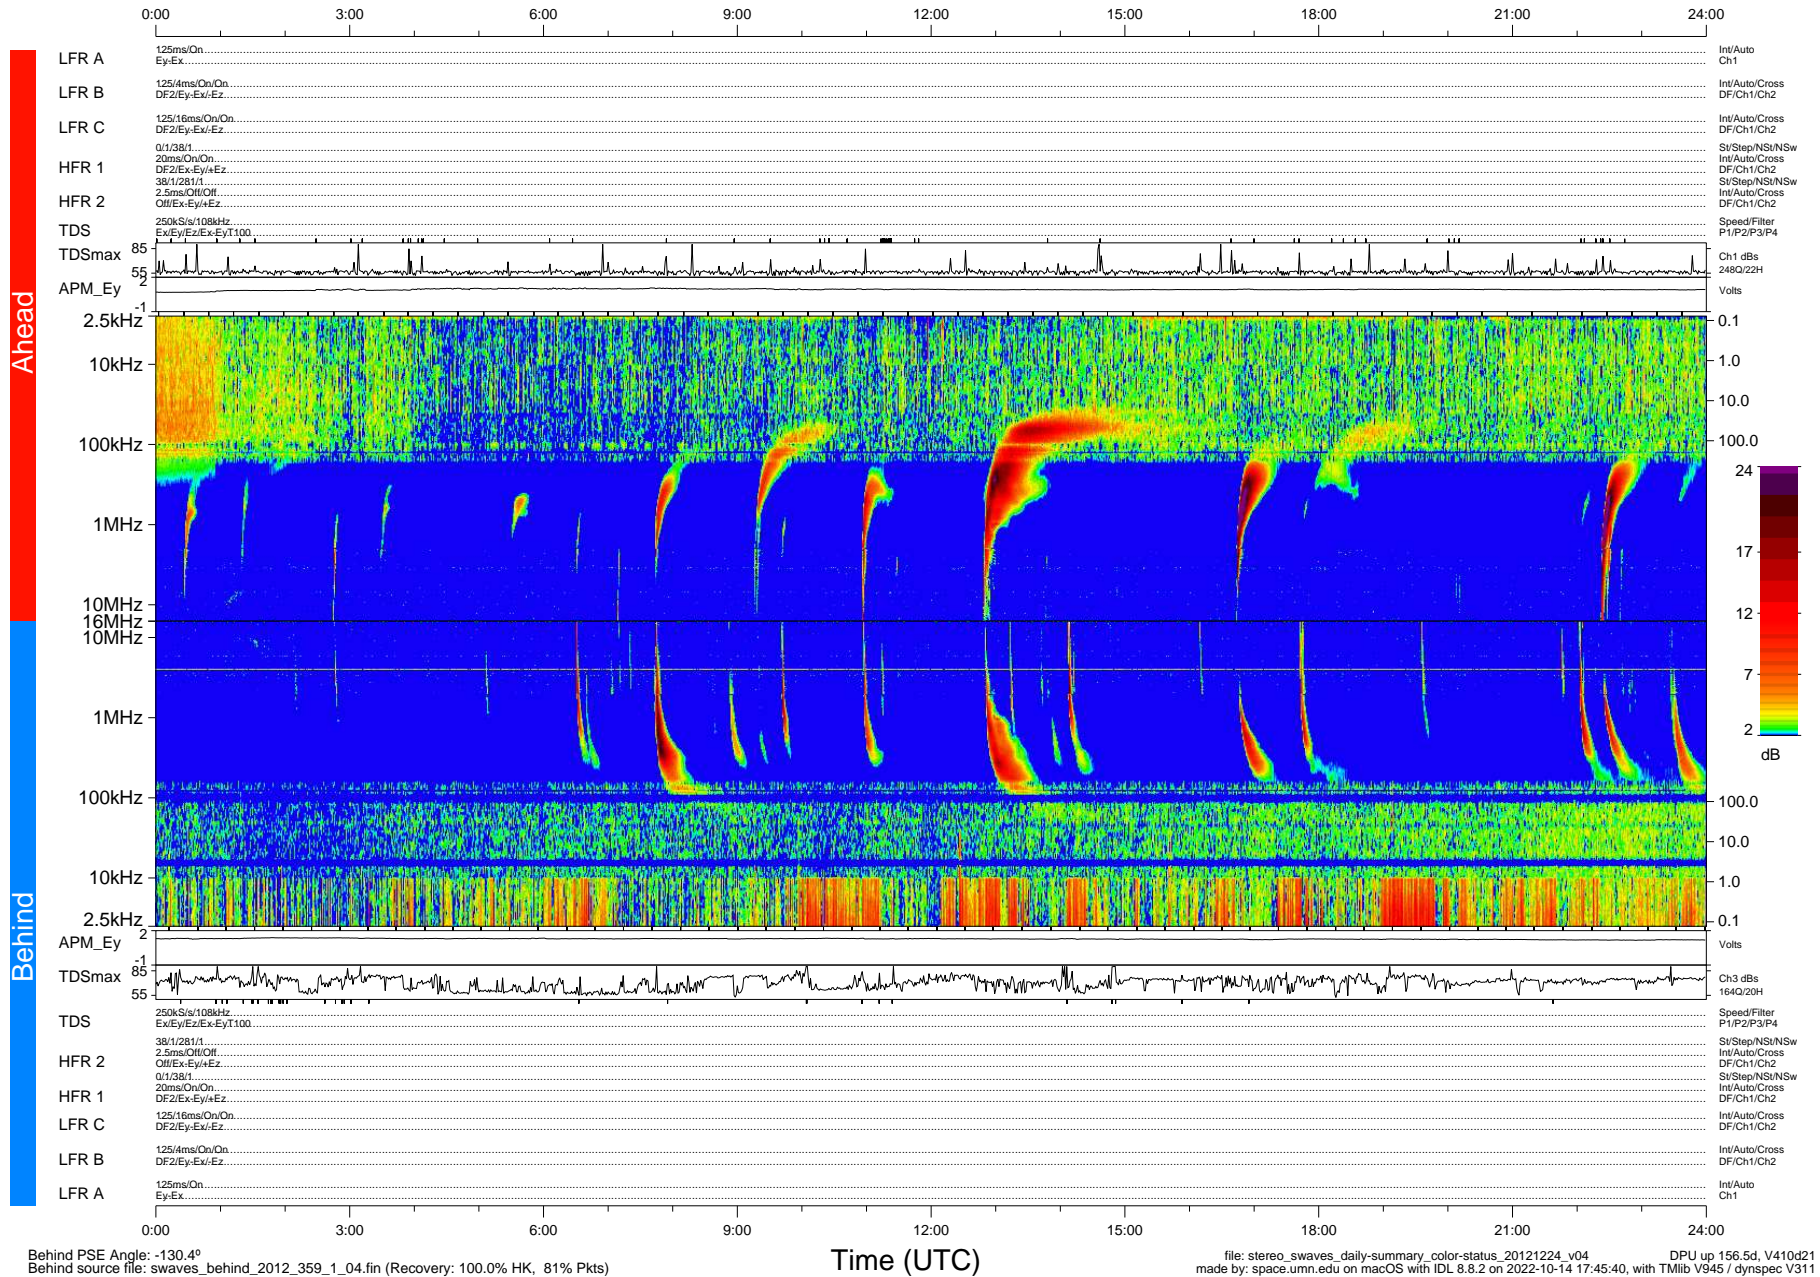

STEREO/WAVES Daily Summary - 24-Dec-2012 (DOY 359)

Ahead source file: swaves_ahead_2012_359_1_04.fin (Recovery: 100.0% HK, 95% Pkts)
Ahead PSE Angle: 128.5°

DPU up 70.4d, V412d20

Behind PSE Angle: -130.4°
Behind source file: swaves_behind_2012_359_1_04.fin (Recovery: 100.0% HK, 81% Pkts)