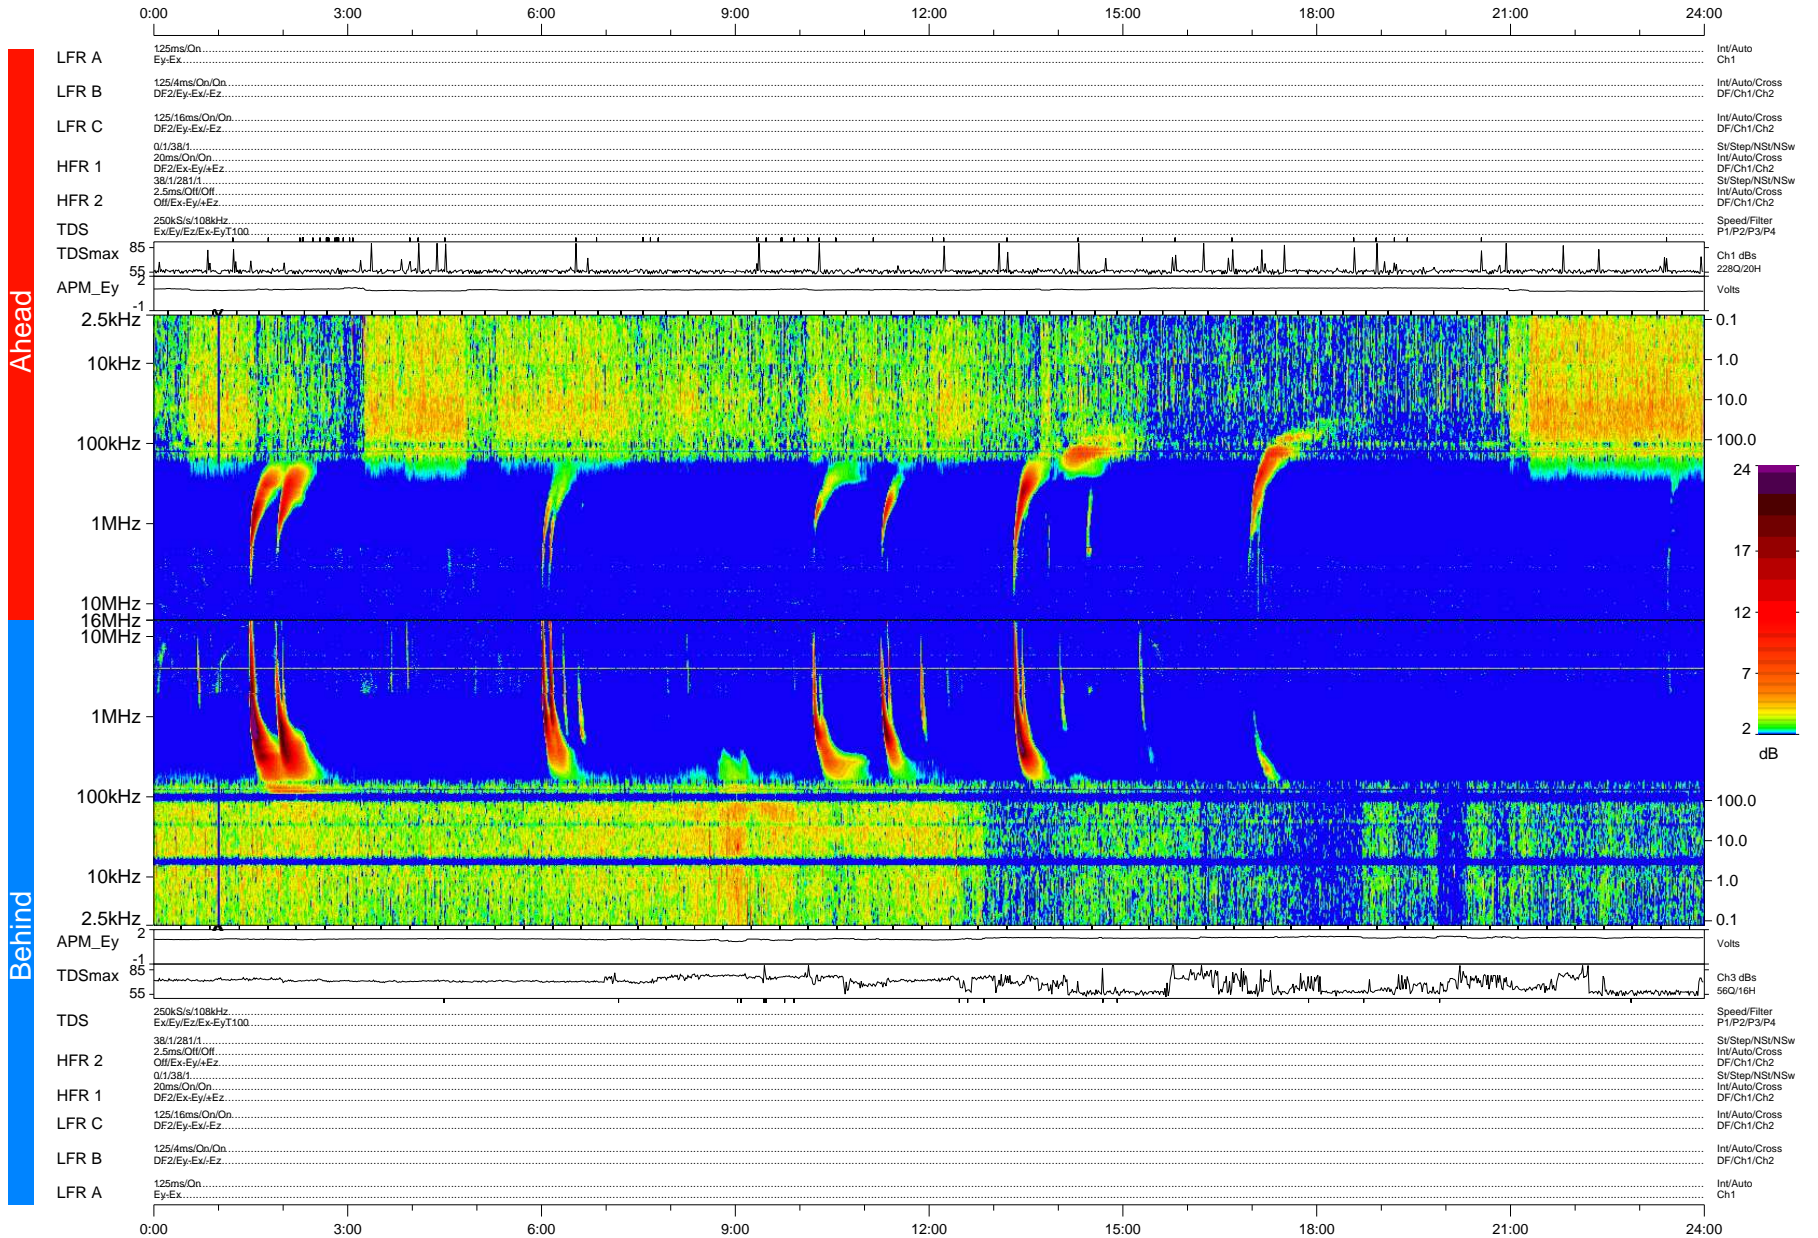

# STEREO/WAVES Daily Summary - 23-Dec-2012 (DOY 358)

Ahead source file: swaves\_ahead\_2012\_358\_1\_04.fin (Recovery: 100.0% HK, 93% Pkts)  
 Ahead PSE Angle: 128.4°

DPU up 69.4d, V412d20

Behind PSE Angle: -130.3°  
 Behind source file: swaves\_behind\_2012\_358\_1\_04.fin (Recovery: 100.0% HK, 64% Pkts)

Time (UTC)

file: stereo\_swaves\_daily-summary\_color-status\_20121223\_v04  
 DPU up 155.5d, V410d21  
 made by: space.umn.edu on macOS with IDL 8.8.2 on 2022-10-14 17:42:50, with TMLib V945 / dynspec V311