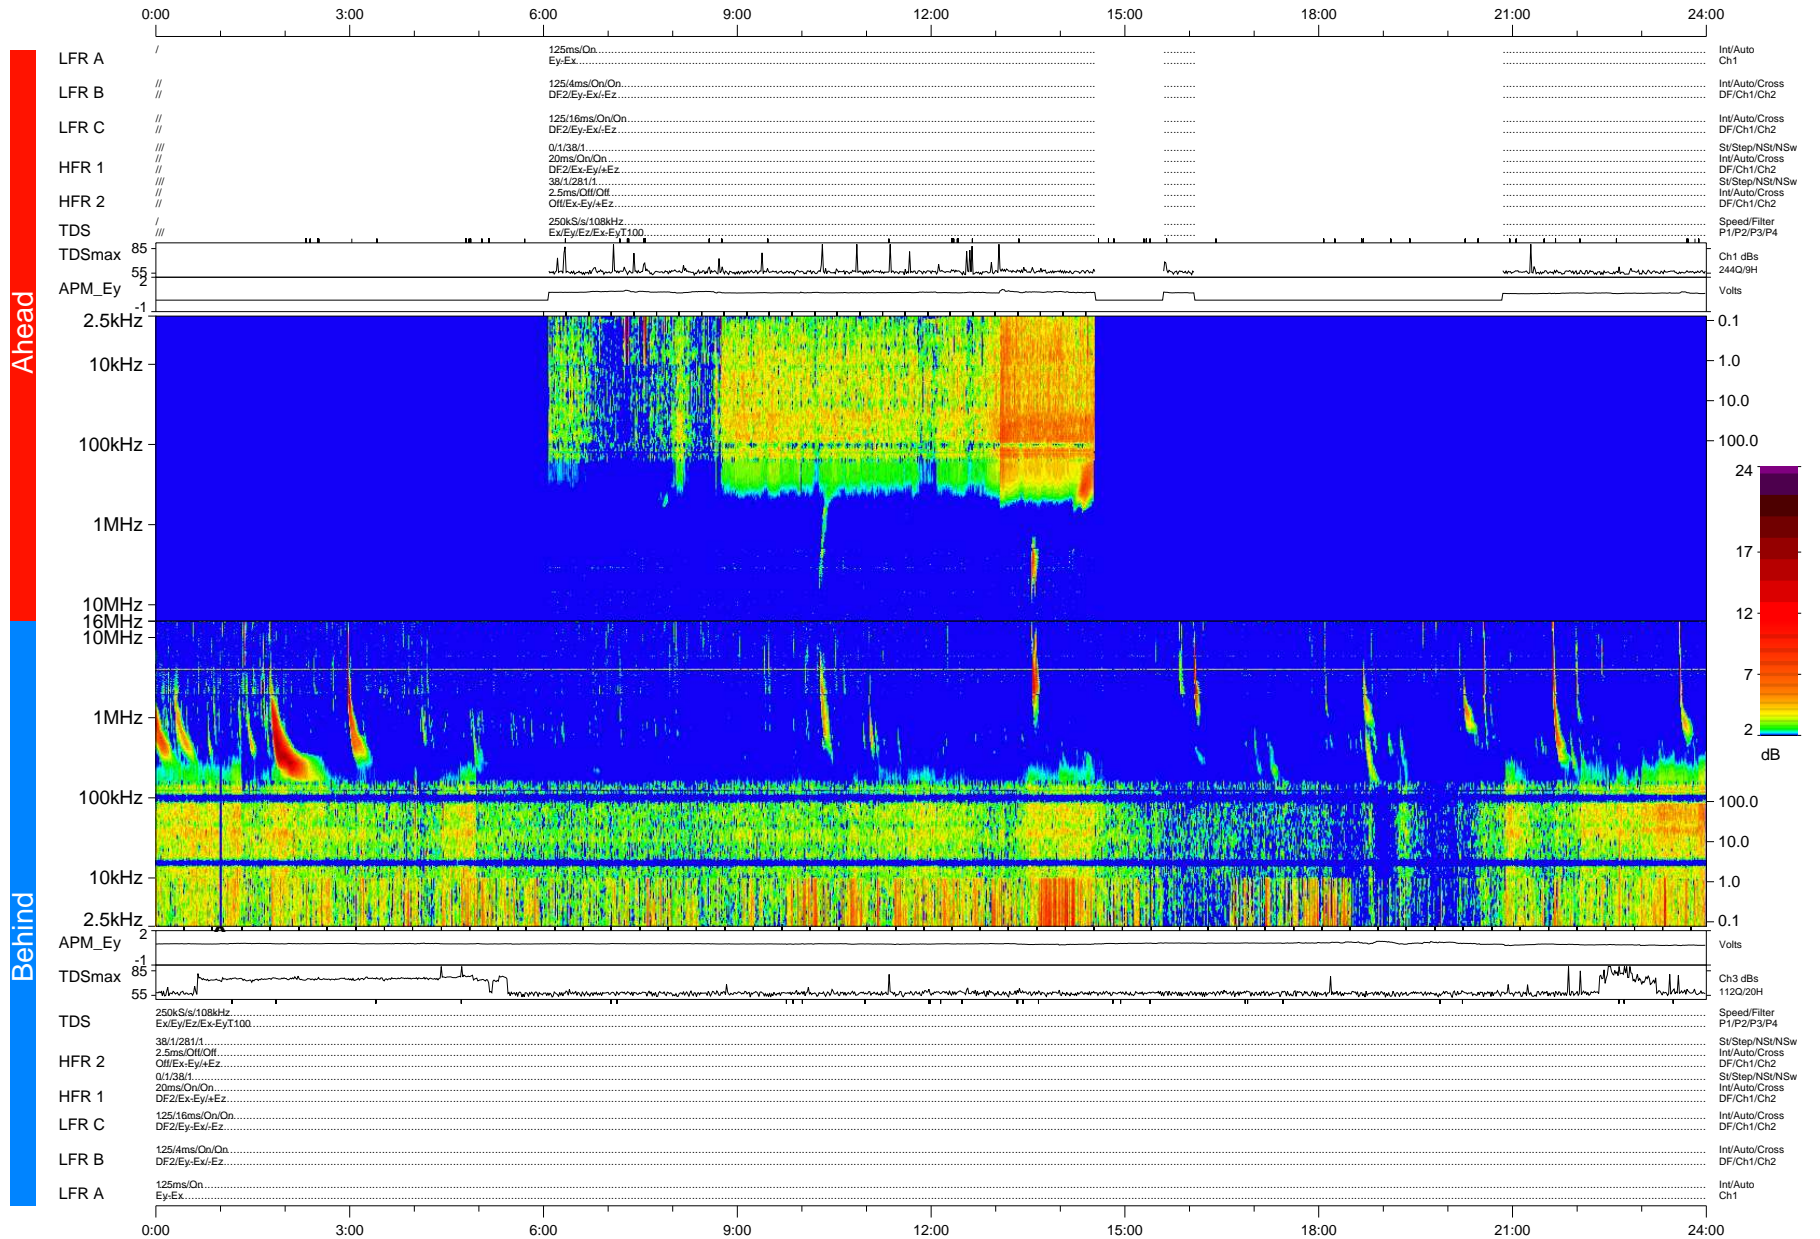

STEREO/WAVES Daily Summary - 19-Dec-2012 (DOY 354)

Ahead source file: swaves_ahead_2012_354_1_08.fin (Recovery: 50.4% HK, 57% Pkts)
Ahead PSE Angle: 128.3°

DPU up 65.4d, V412d20

Behind PSE Angle: -129.6°
Behind source file: swaves_behind_2012_354_1_05.fin (Recovery: 100.0% HK, 73% Pkts)

Time (UTC)