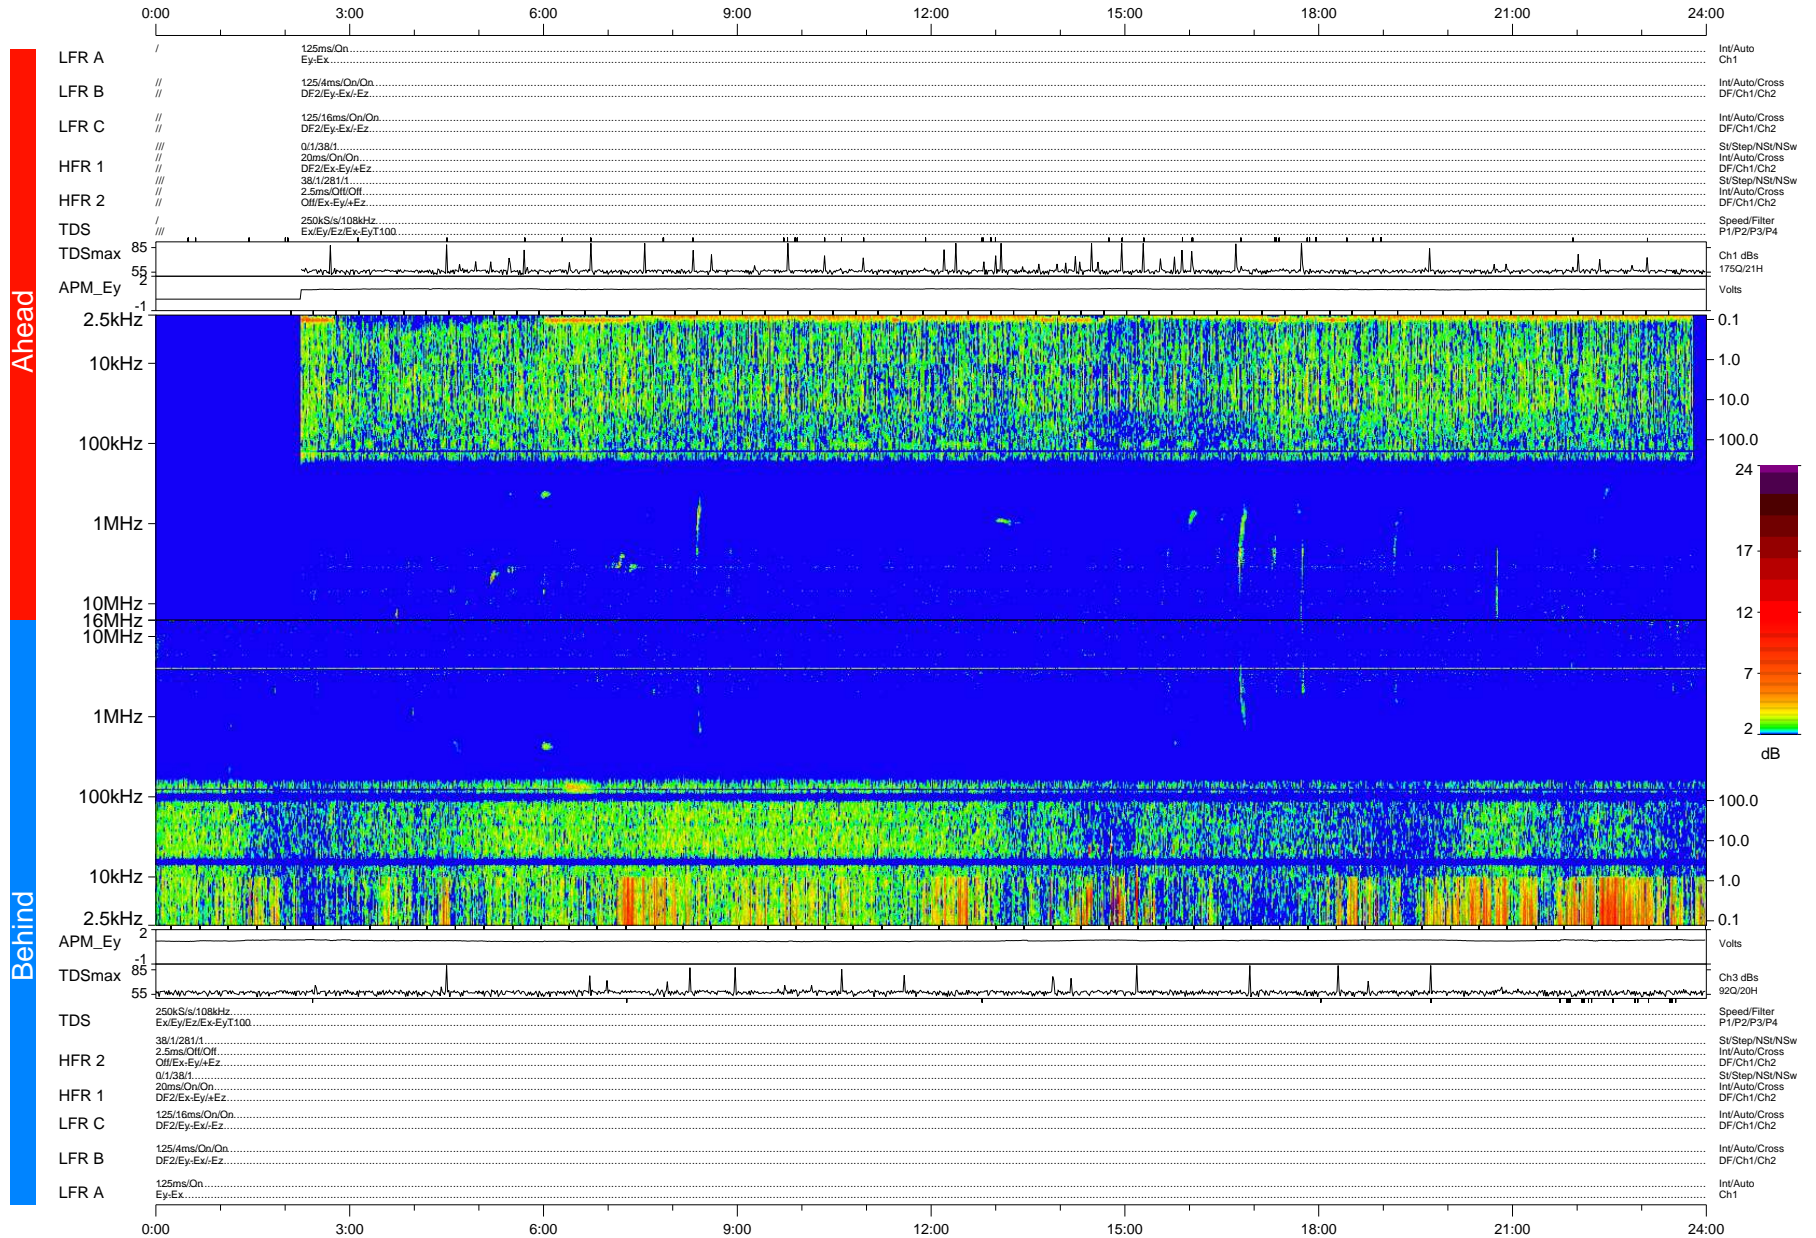

STEREO/WAVES Daily Summary - 14-Dec-2012 (DOY 349)

Ahead source file: swaves_ahead_2012_349_1_09.fin (Recovery: 90.6% HK, 80% Pkts)
Ahead PSE Angle: 128.2°

DPU up 60.4d, V412d20

Behind PSE Angle: -128.8°
Behind source file: swaves_behind_2012_349_1_04.fin (Recovery: 100.0% HK, 70% Pkts)

Time (UTC)