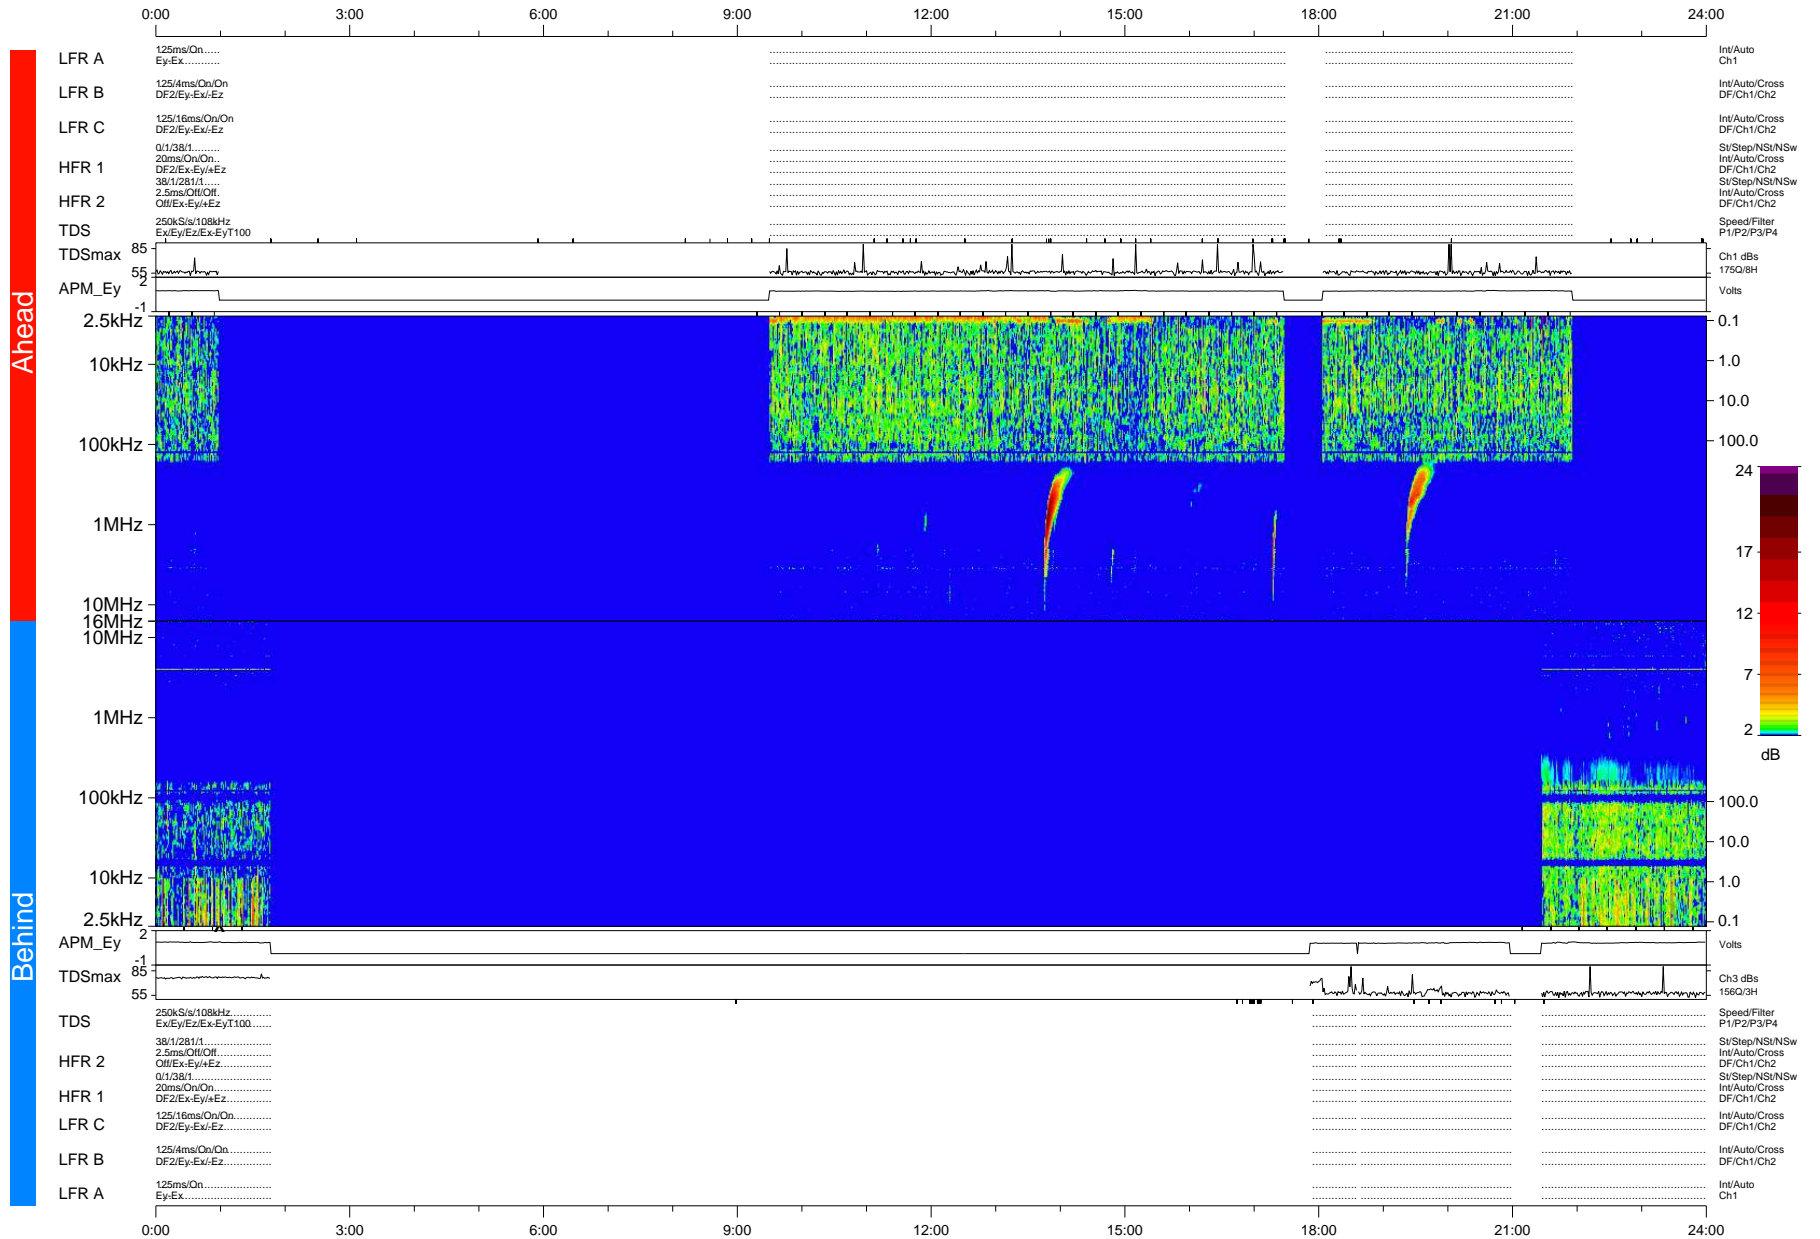

STEREO/WAVES Daily Summary - 13-Dec-2012 (DOY 348)

Ahead source file: swaves_ahead_2012_348_1_10.fin (Recovery: 53.4% HK, 59% Pkts)
 Ahead PSE Angle: 128.2°

DPU up 59.3d, V412d20

Behind PSE Angle: -128.6°
 Behind source file: swaves_behind_2012_348_1_05.fin (Recovery: 30.9% HK, 34% Pkts)

Time (UTC)

file: stereo_swaves_daily-summary_color-status_20121213_v04
 made by: space.umn.edu on macOS with IDL 8.8.2 on 2022-10-14 17:16:43, with Tmlib V945 / dynspec V311

DPU up 145.5d, V410d21