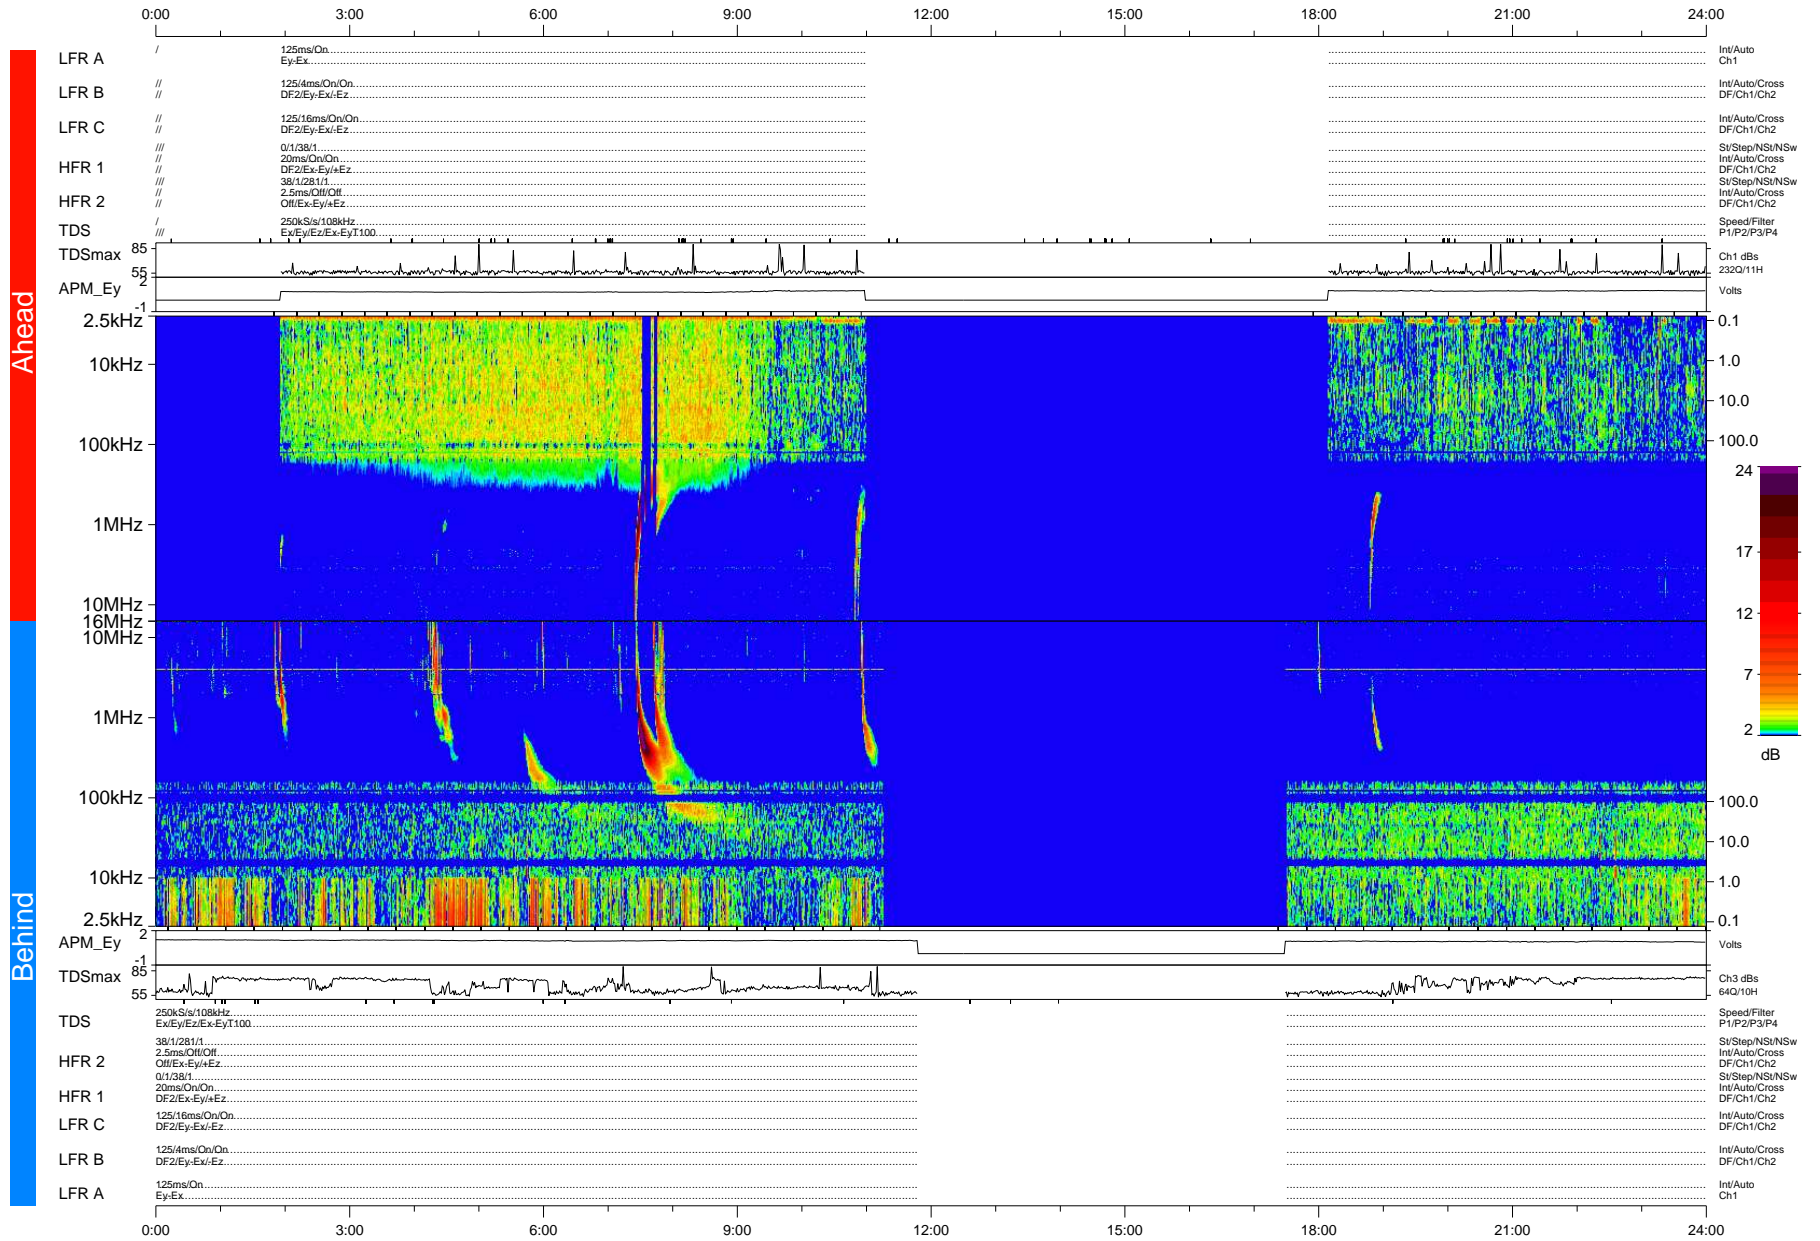

STEREO/WAVES Daily Summary - 12-Dec-2012 (DOY 347)

Ahead source file: swaves_ahead_2012_347_1_06.fin (Recovery: 62.1% HK, 72% Pkts)
Ahead PSE Angle: 128.1°

DPU up 58.4d, V412d20

Behind PSE Angle: -128.5°
Behind source file: swaves_behind_2012_347_1_06.fin (Recovery: 76.3% HK, 51% Pkts)

Time (UTC)