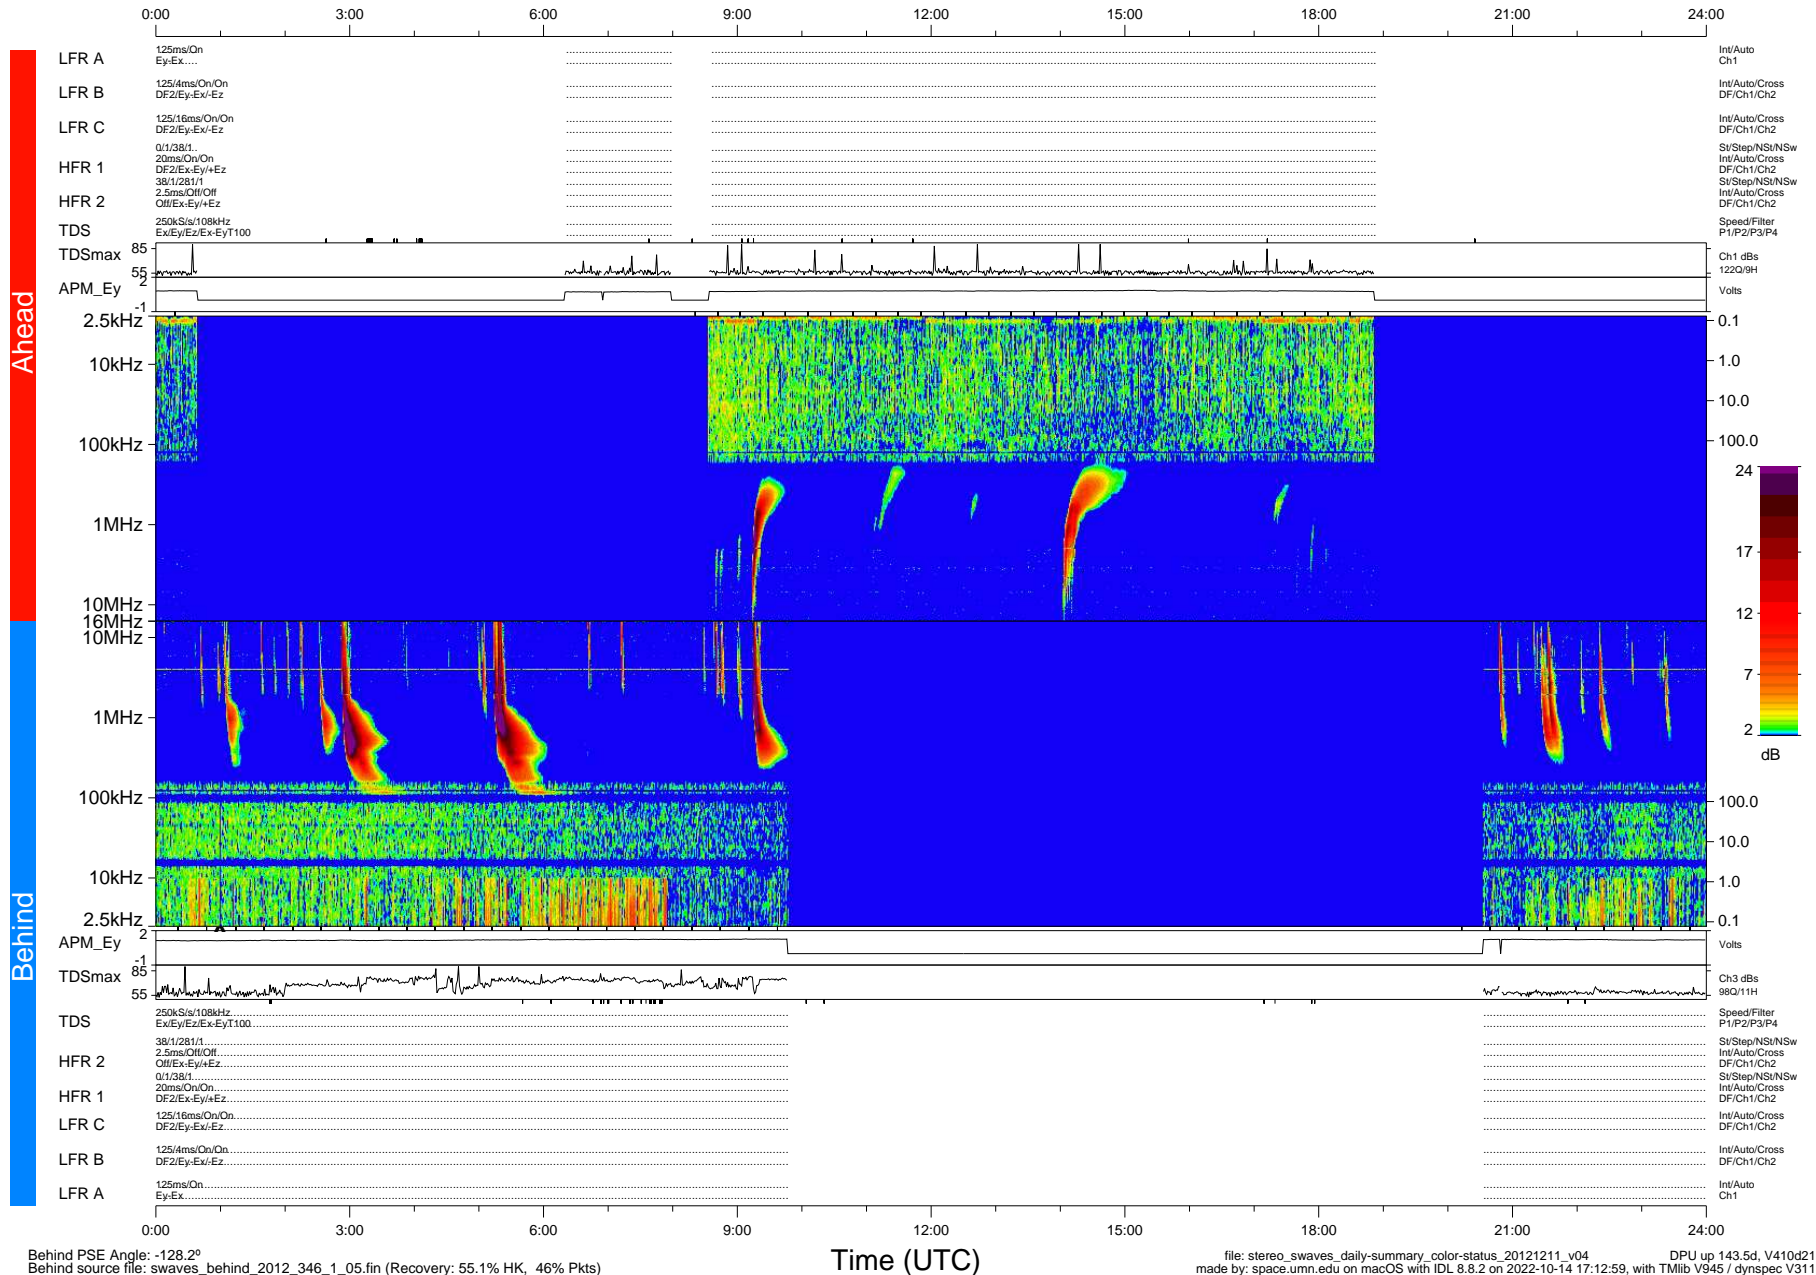

STEREO/WAVES Daily Summary - 11-Dec-2012 (DOY 346)

Ahead source file: swaves_ahead_2012_346_1_06.fin (Recovery: 52.4% HK, 46% Pkts)
Ahead PSE Angle: 128.2°

DPU up 57.2d, V412d20

Behind PSE Angle: -128.2°
Behind source file: swaves_behind_2012_346_1_05.fin (Recovery: 55.1% HK, 46% Pkts)

Time (UTC)