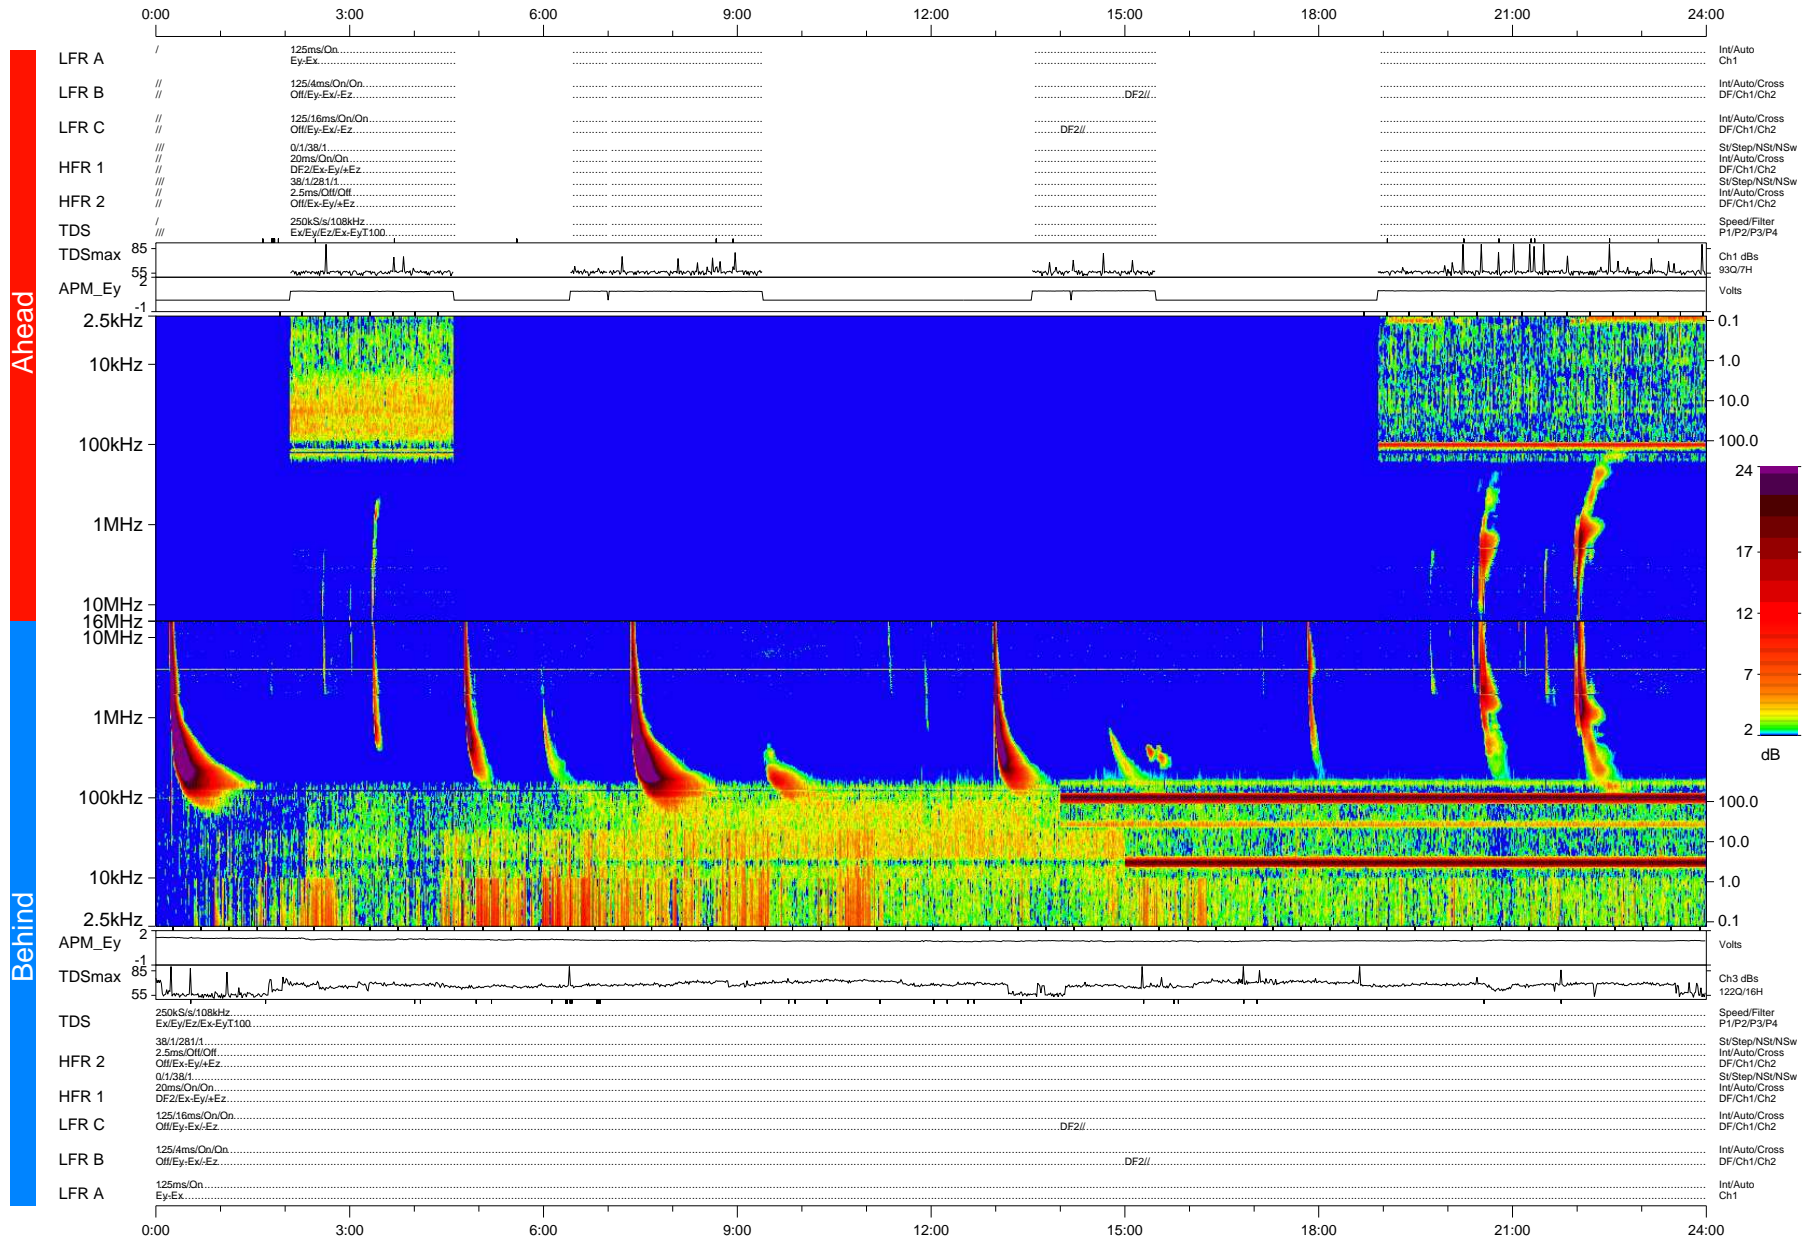

STEREO/WAVES Daily Summary - 10-Dec-2012 (DOY 345)

Ahead source file: swaves_ahead_2012_345_1_06.fin (Recovery: 52.0% HK, 34% Pkts)
 Ahead PSE Angle: 128.2°

DPU up 56.4d, V412d20

Behind PSE Angle: -128.1°
 Behind source file: swaves_behind_2012_345_1_05.fin (Recovery: 100.0% HK, 71% Pkts)

Time (UTC)

file: stereo_swaves_daily-summary_color-status_20121210_v04 DPU up 142.5d, V410d21
 made by: space.umn.edu on macOS with IDL 8.8.2 on 2022-10-14 17:11:07, with TMLib V945 / dynspec V311