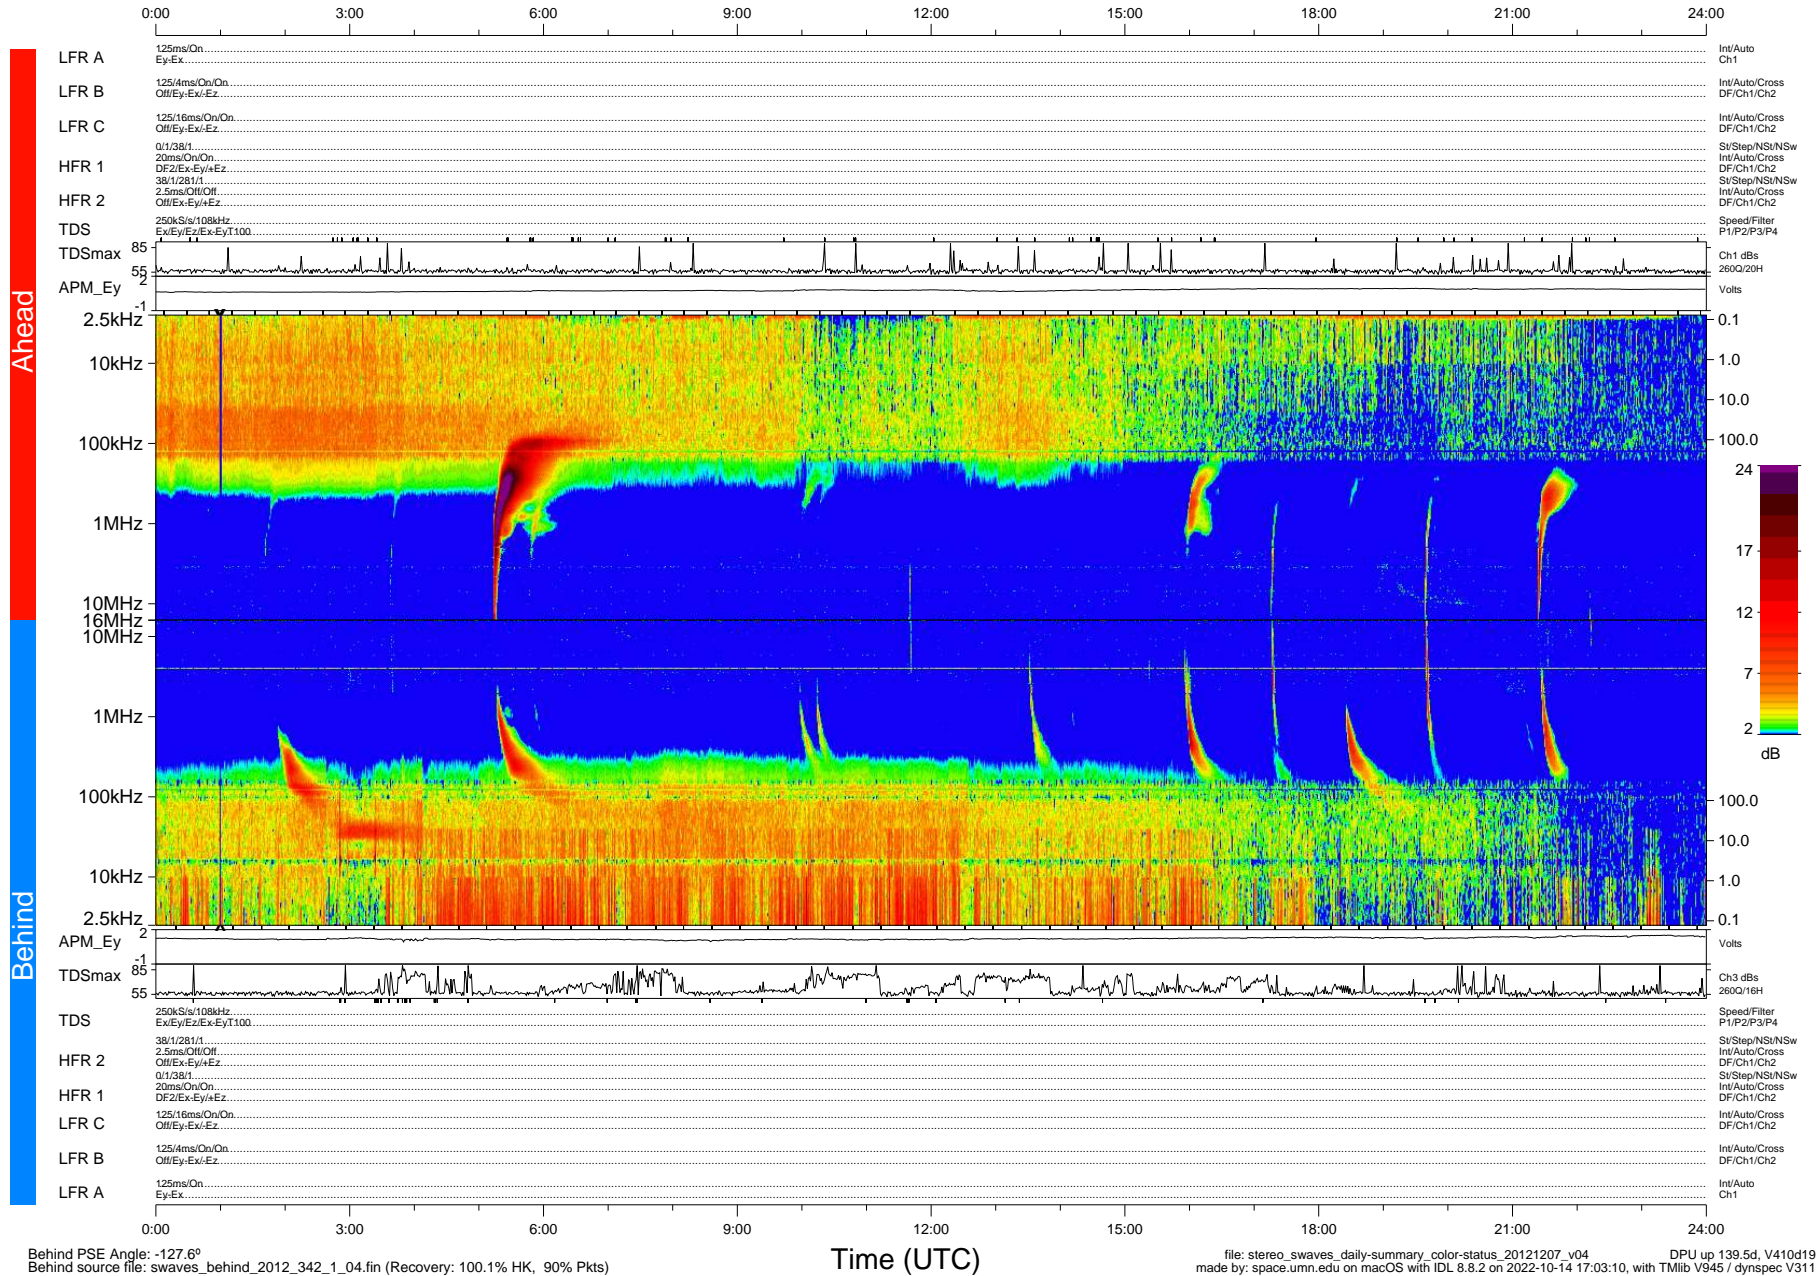

STEREO/WAVES Daily Summary - 07-Dec-2012 (DOY 342)

Ahead source file: swaves_ahead_2012_342_1_04.fin (Recovery: 100.0% HK, 93% Pkts)
Ahead PSE Angle: 128.0°

DPU up 53.4d, V412d18

Behind PSE Angle: -127.6°
Behind source file: swaves_behind_2012_342_1_04.fin (Recovery: 100.1% HK, 90% Pkts)

Time (UTC)