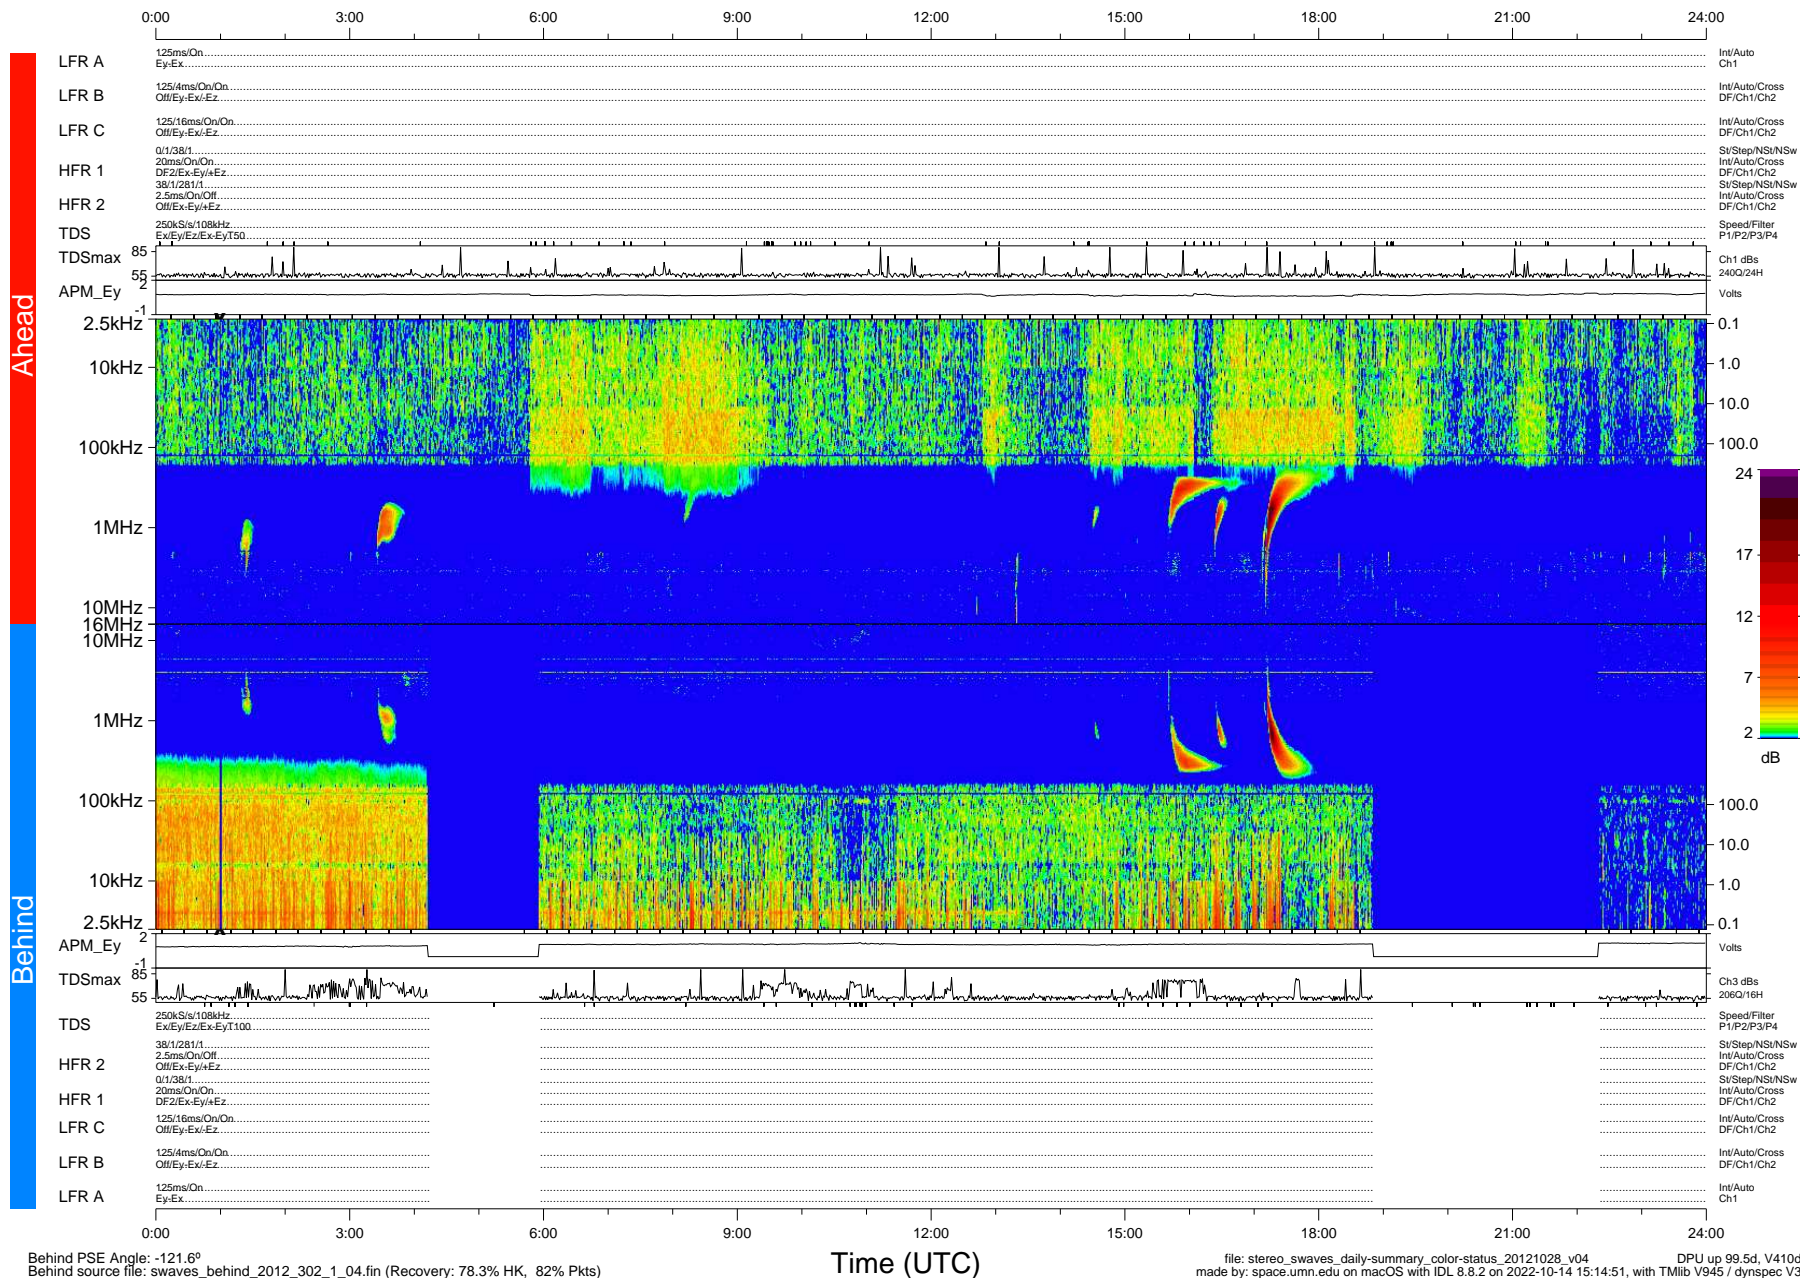

STEREO/WAVES Daily Summary - 28-Oct-2012 (DOY 302)

Ahead source file: swaves_ahead_2012_302_1_04.fin (Recovery: 100.0% HK, 101% Pkts)
Ahead PSE Angle: 126.8°

DPU up 13.4d, V412d16

Behind PSE Angle: -121.6°
Behind source file: swaves_behind_2012_302_1_04.fin (Recovery: 78.3% HK, 82% Pkts)

Time (UTC)