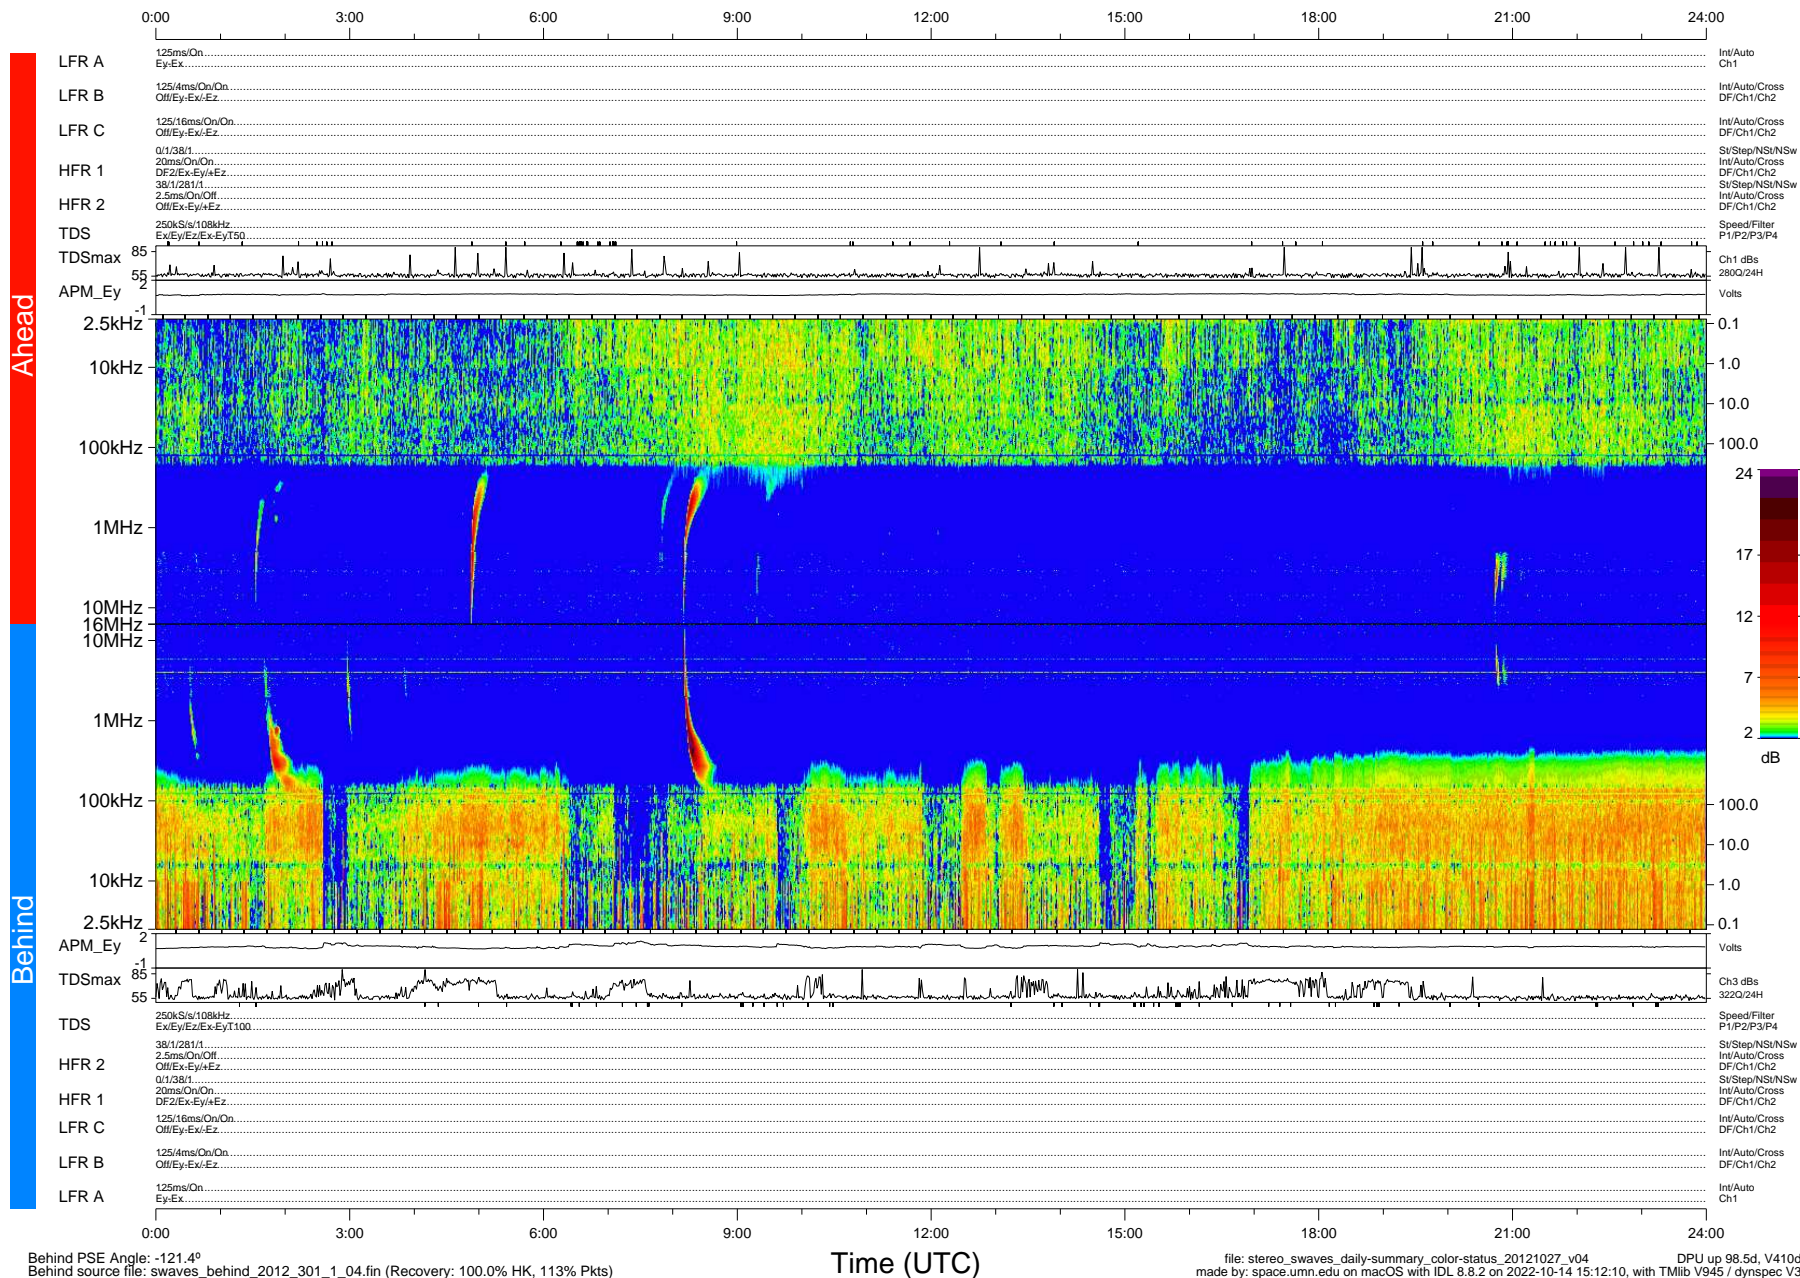

STEREO/WAVES Daily Summary - 27-Oct-2012 (DOY 301)

Ahead source file: swaves_ahead_2012_301_1_04.fin (Recovery: 100.0% HK, 107% Pkts)
Ahead PSE Angle: 126.8°

DPU up 12.4d, V412d16

Behind PSE Angle: -121.4°
Behind source file: swaves_behind_2012_301_1_04.fin (Recovery: 100.0% HK, 113% Pkts)

Time (UTC)