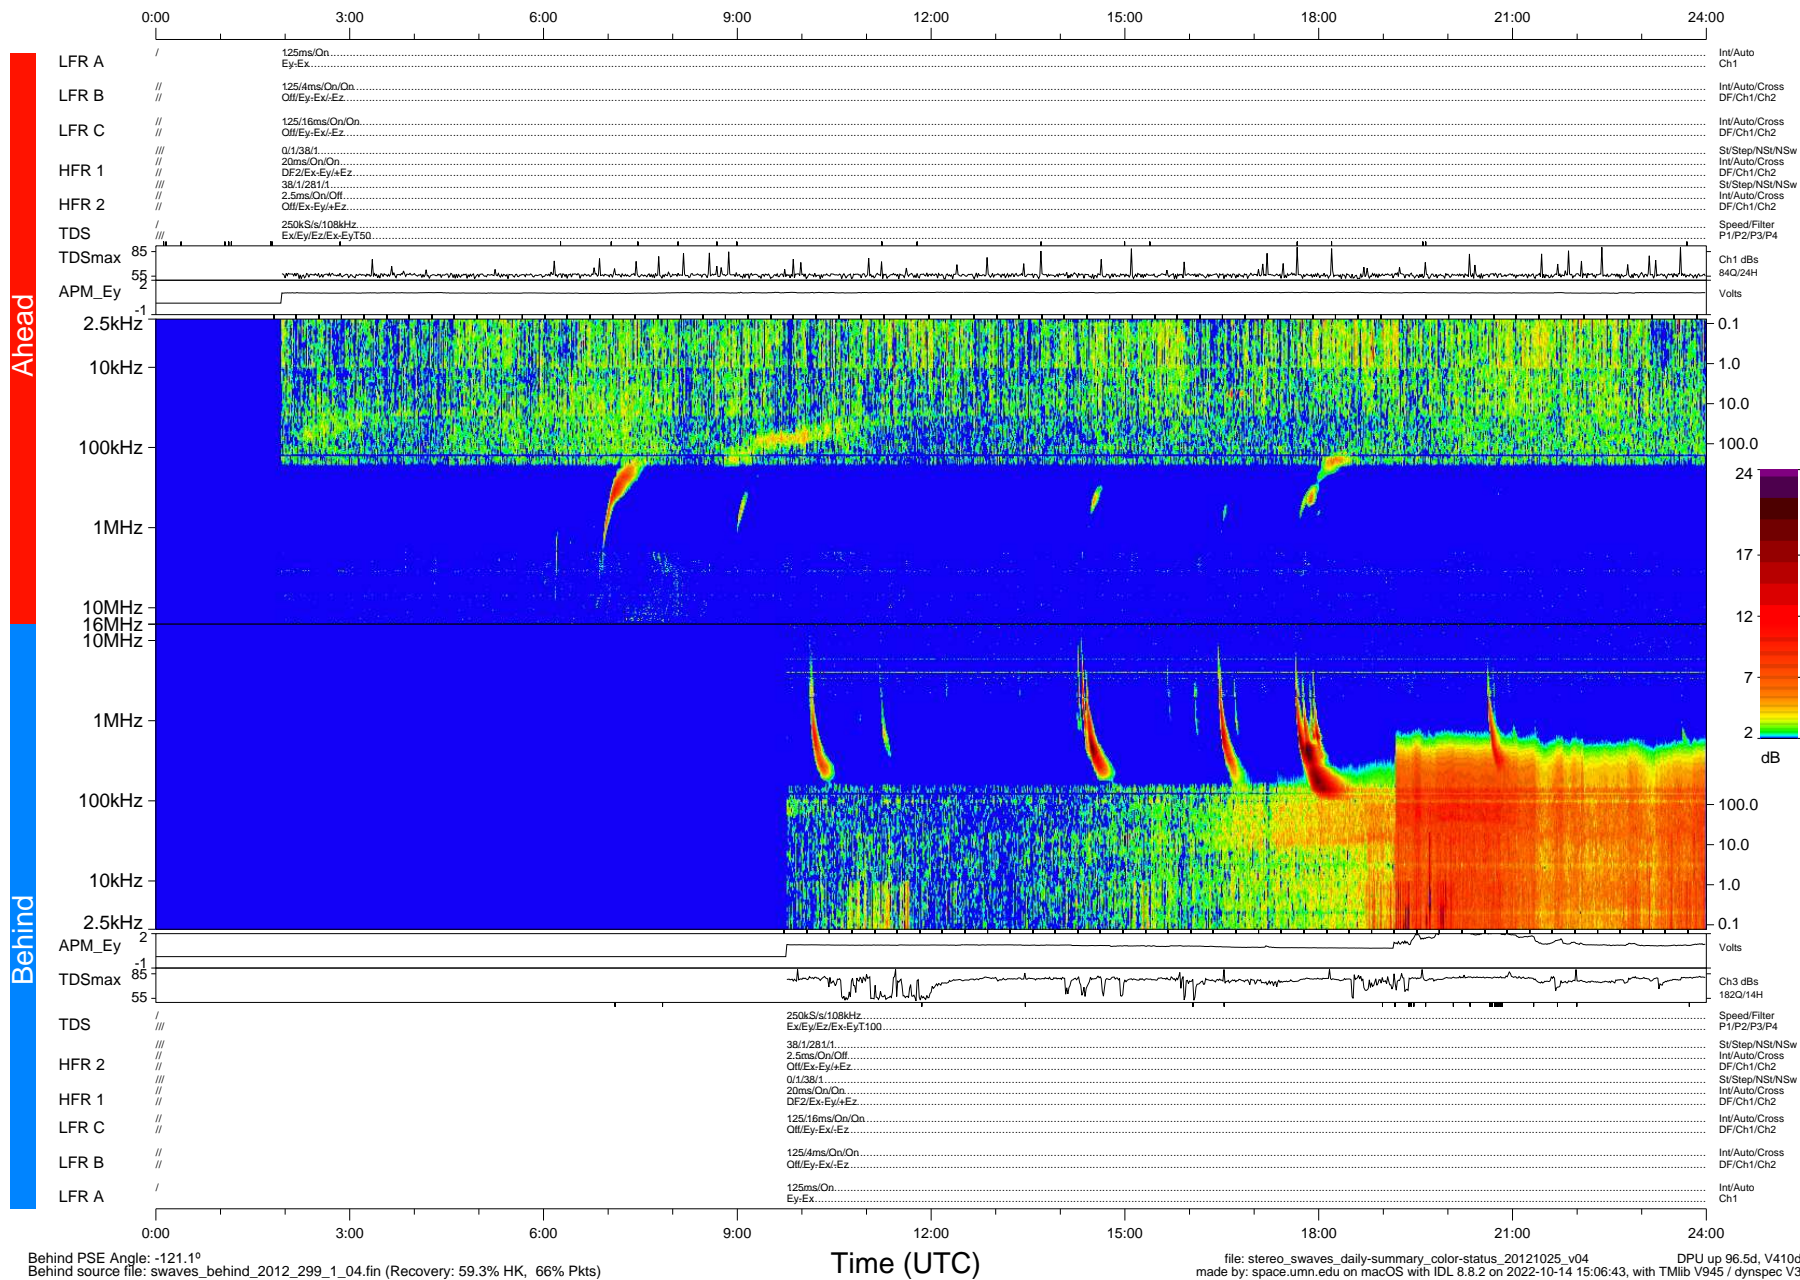

STEREO/WAVES Daily Summary - 25-Oct-2012 (DOY 299)

Ahead source file: swaves_ahead_2012_299_1_04.fin (Recovery: 91.9% HK, 73% Pkts)
Ahead PSE Angle: 126.7°

DPU up 10.4d, V412d16

Behind PSE Angle: -121.1°
Behind source file: swaves_behind_2012_299_1_04.fin (Recovery: 59.3% HK, 66% Pkts)