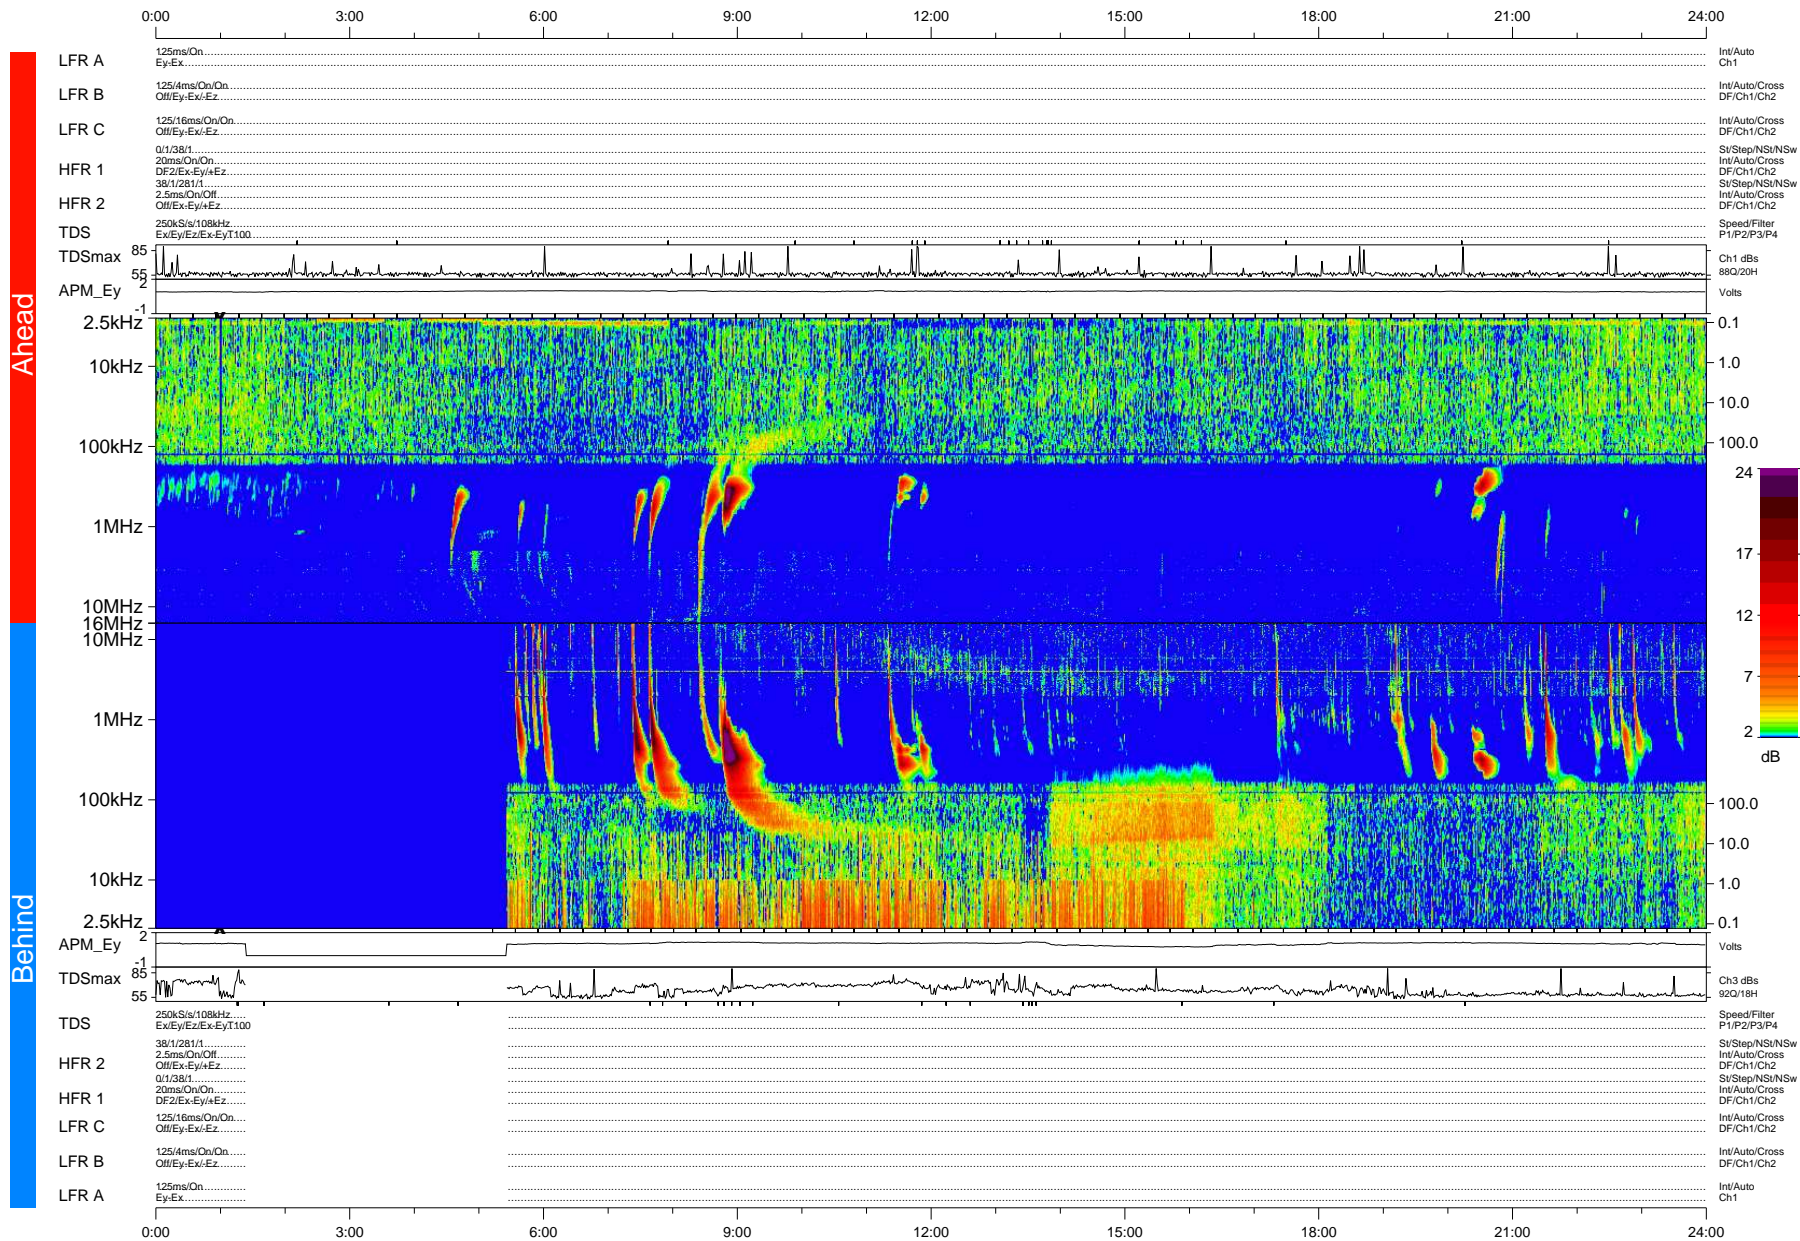

STEREO/WAVES Daily Summary - 08-Oct-2012 (DOY 282)

Ahead source file: swaves_ahead_2012_282_1_04.fin (Recovery: 100.0% HK, 78% Pkts)
Ahead PSE Angle: 126.0°

DPU up 1161.4d, V410d14

Behind PSE Angle: -119.0°
Behind source file: swaves_behind_2012_282_1_04.fin (Recovery: 83.2% HK, 65% Pkts)