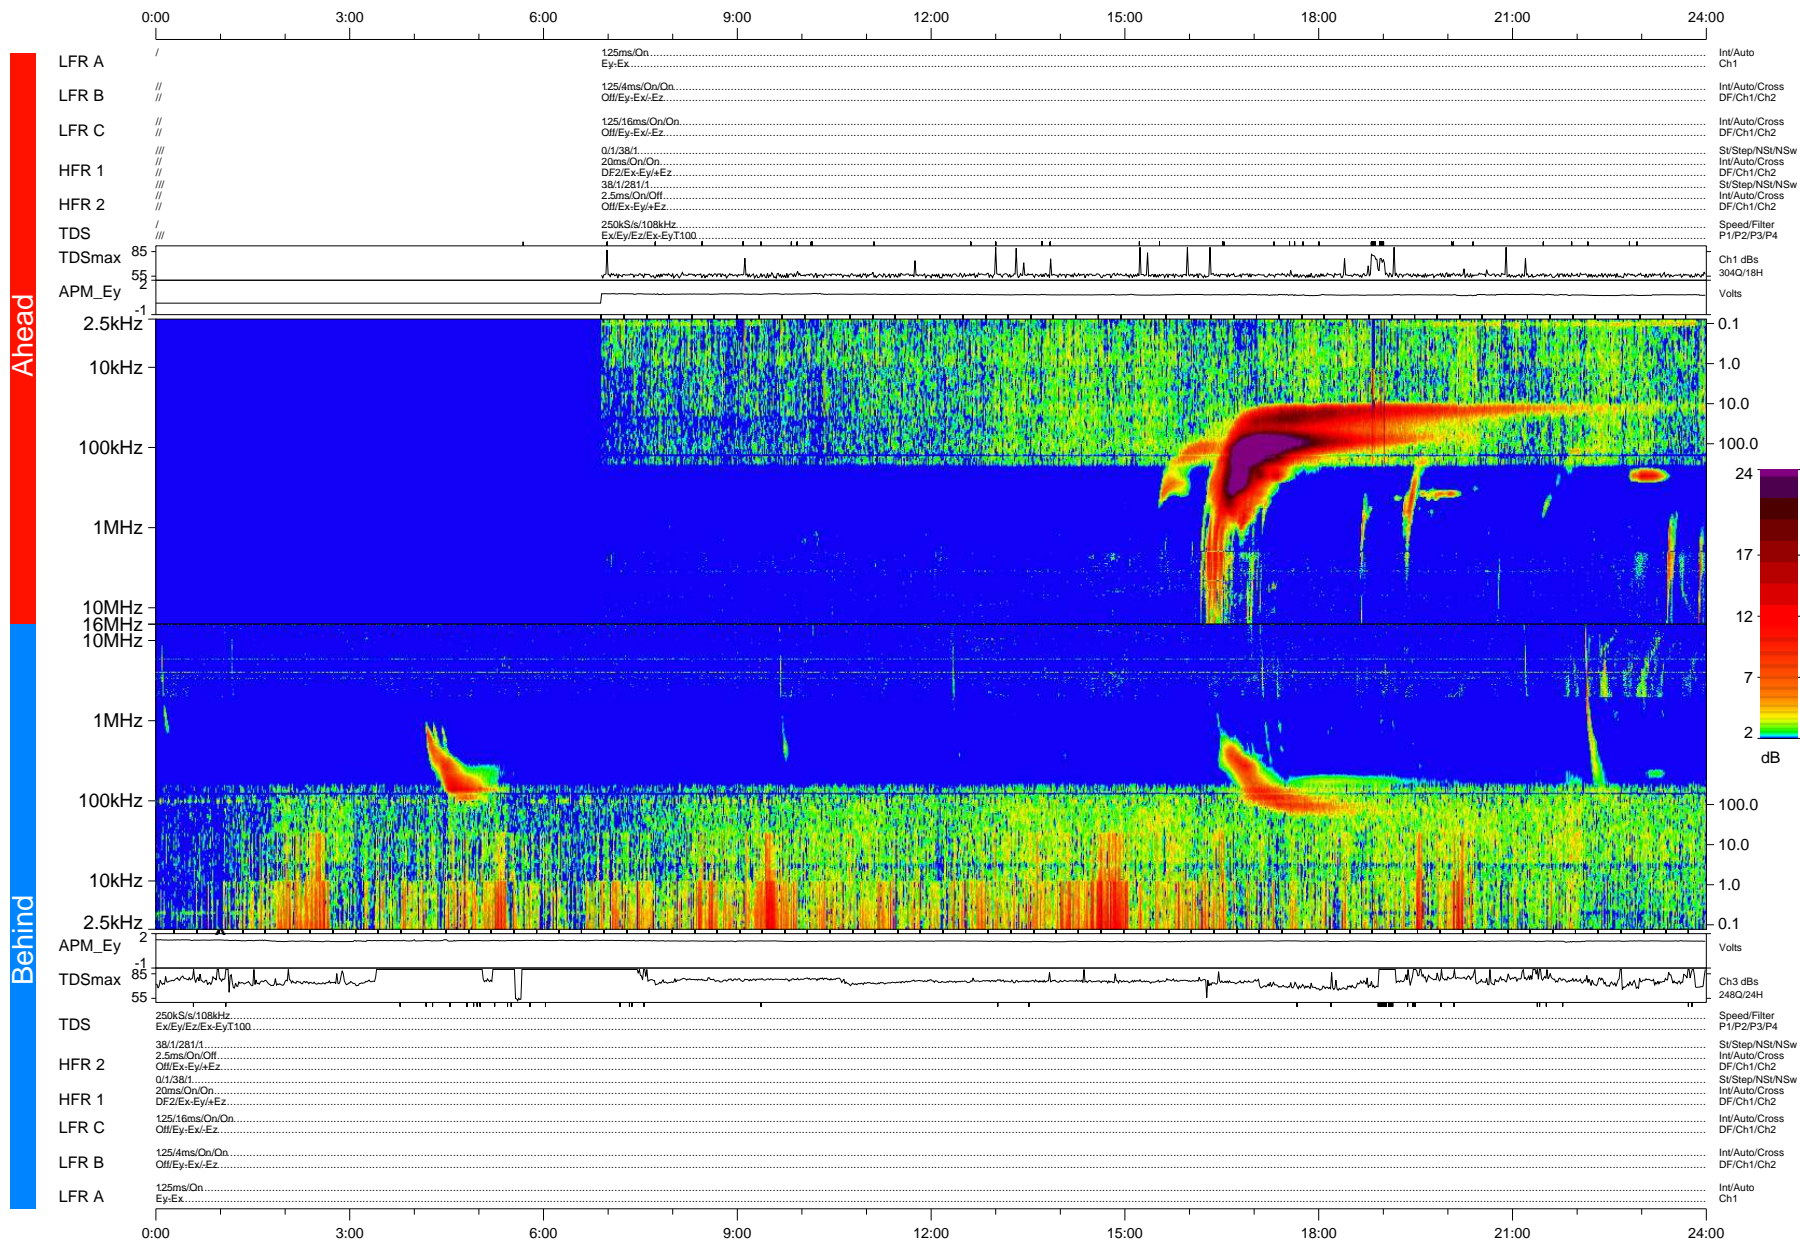

STEREO/WAVES Daily Summary - 07-Apr-2012 (DOY 098)

Ahead source file: swaves_ahead_2012_098_1_04.fin (Recovery: 71.2% HK, 91% Pkts)
Ahead PSE Angle: 111.5°

DPU up 977.4d, V410d14

Behind PSE Angle: -118.6°
Behind source file: swaves_behind_2012_098_1_04.fin (Recovery: 100.0% HK, 102% Pkts)

Time (UTC)