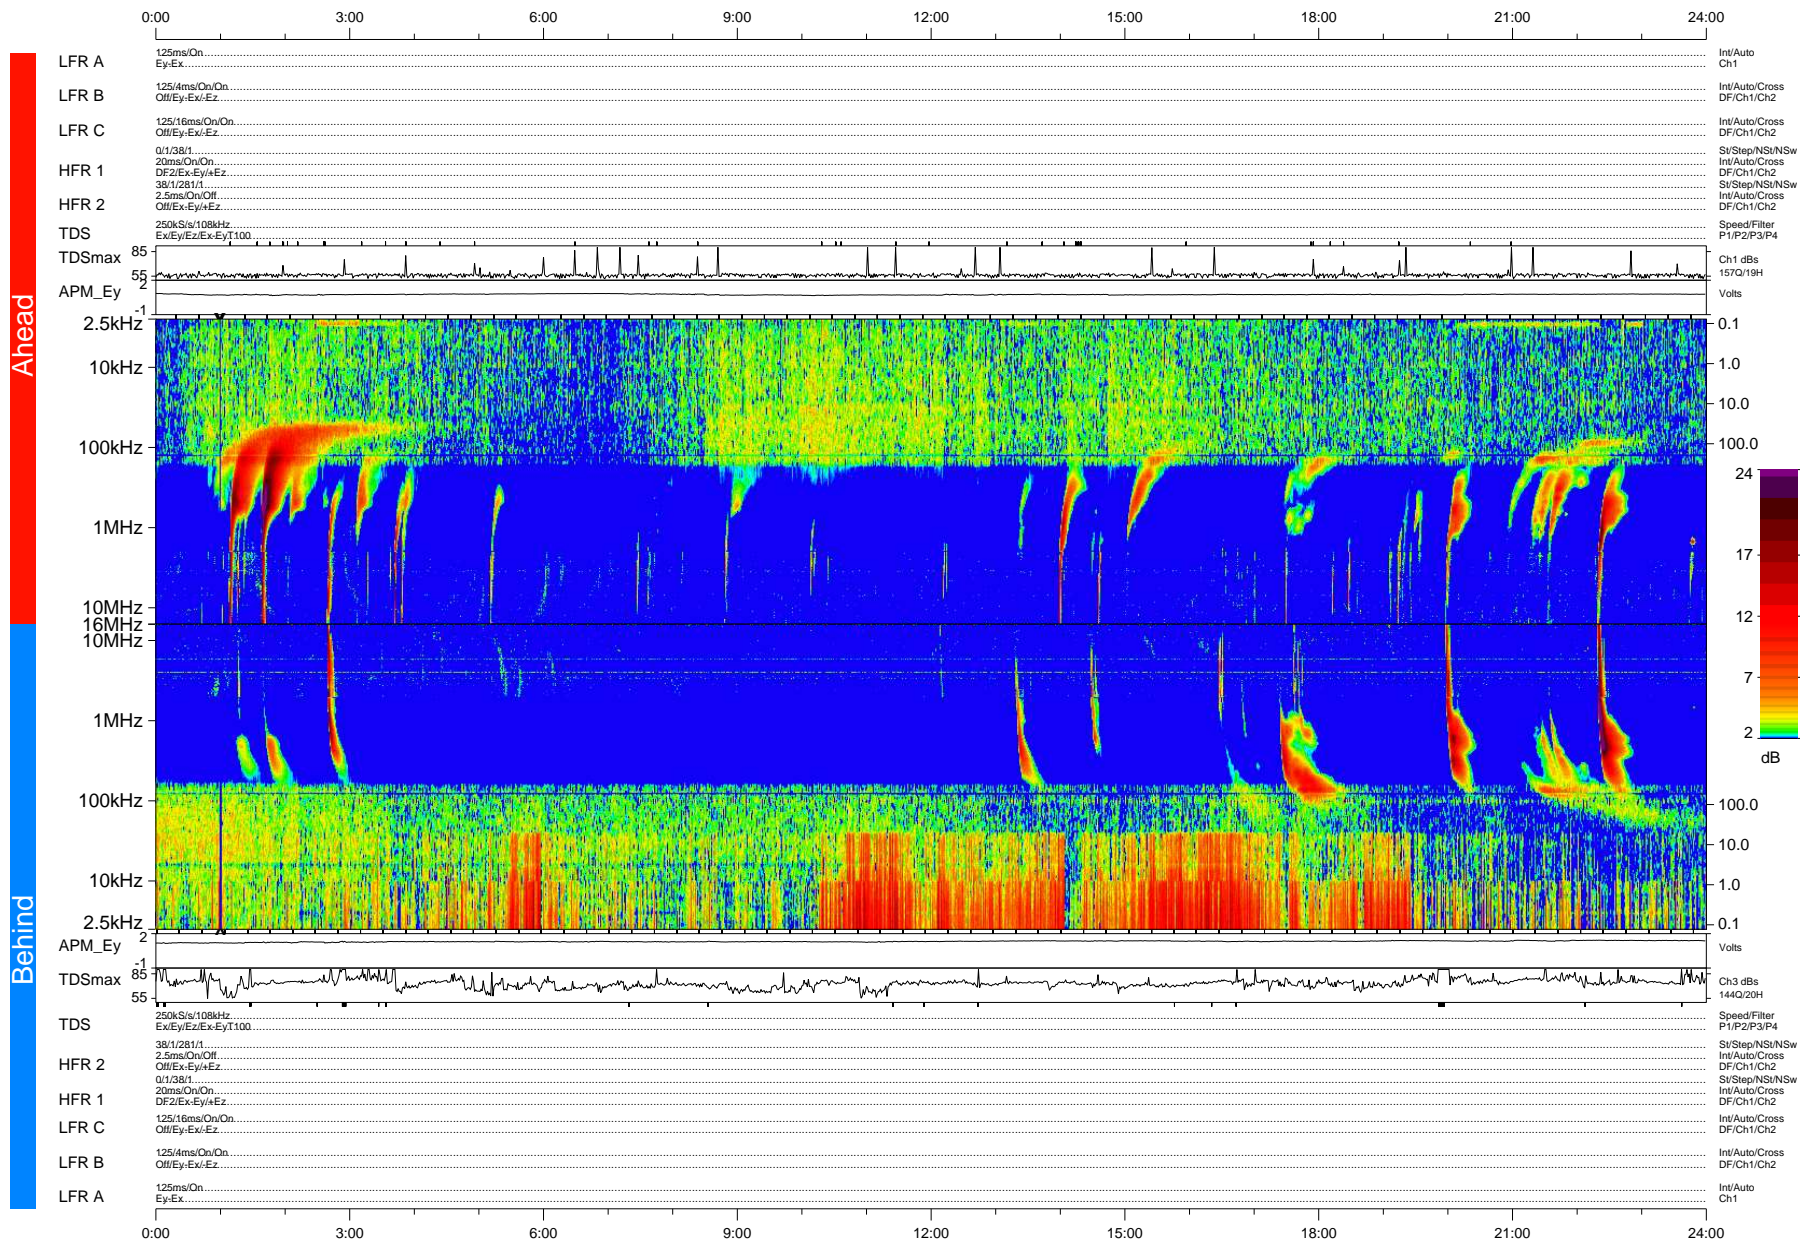

STEREO/WAVES Daily Summary - 05-Apr-2012 (DOY 096)

Ahead source file: swaves_ahead_2012_096_1_04.fin (Recovery: 100.0% HK, 88% Pkts)
Ahead PSE Angle: 111.3°

DPU up 975.4d, V410d14

Behind PSE Angle: -118.6°
Behind source file: swaves_behind_2012_096_1_04.fin (Recovery: 100.0% HK, 86% Pkts)

Time (UTC)