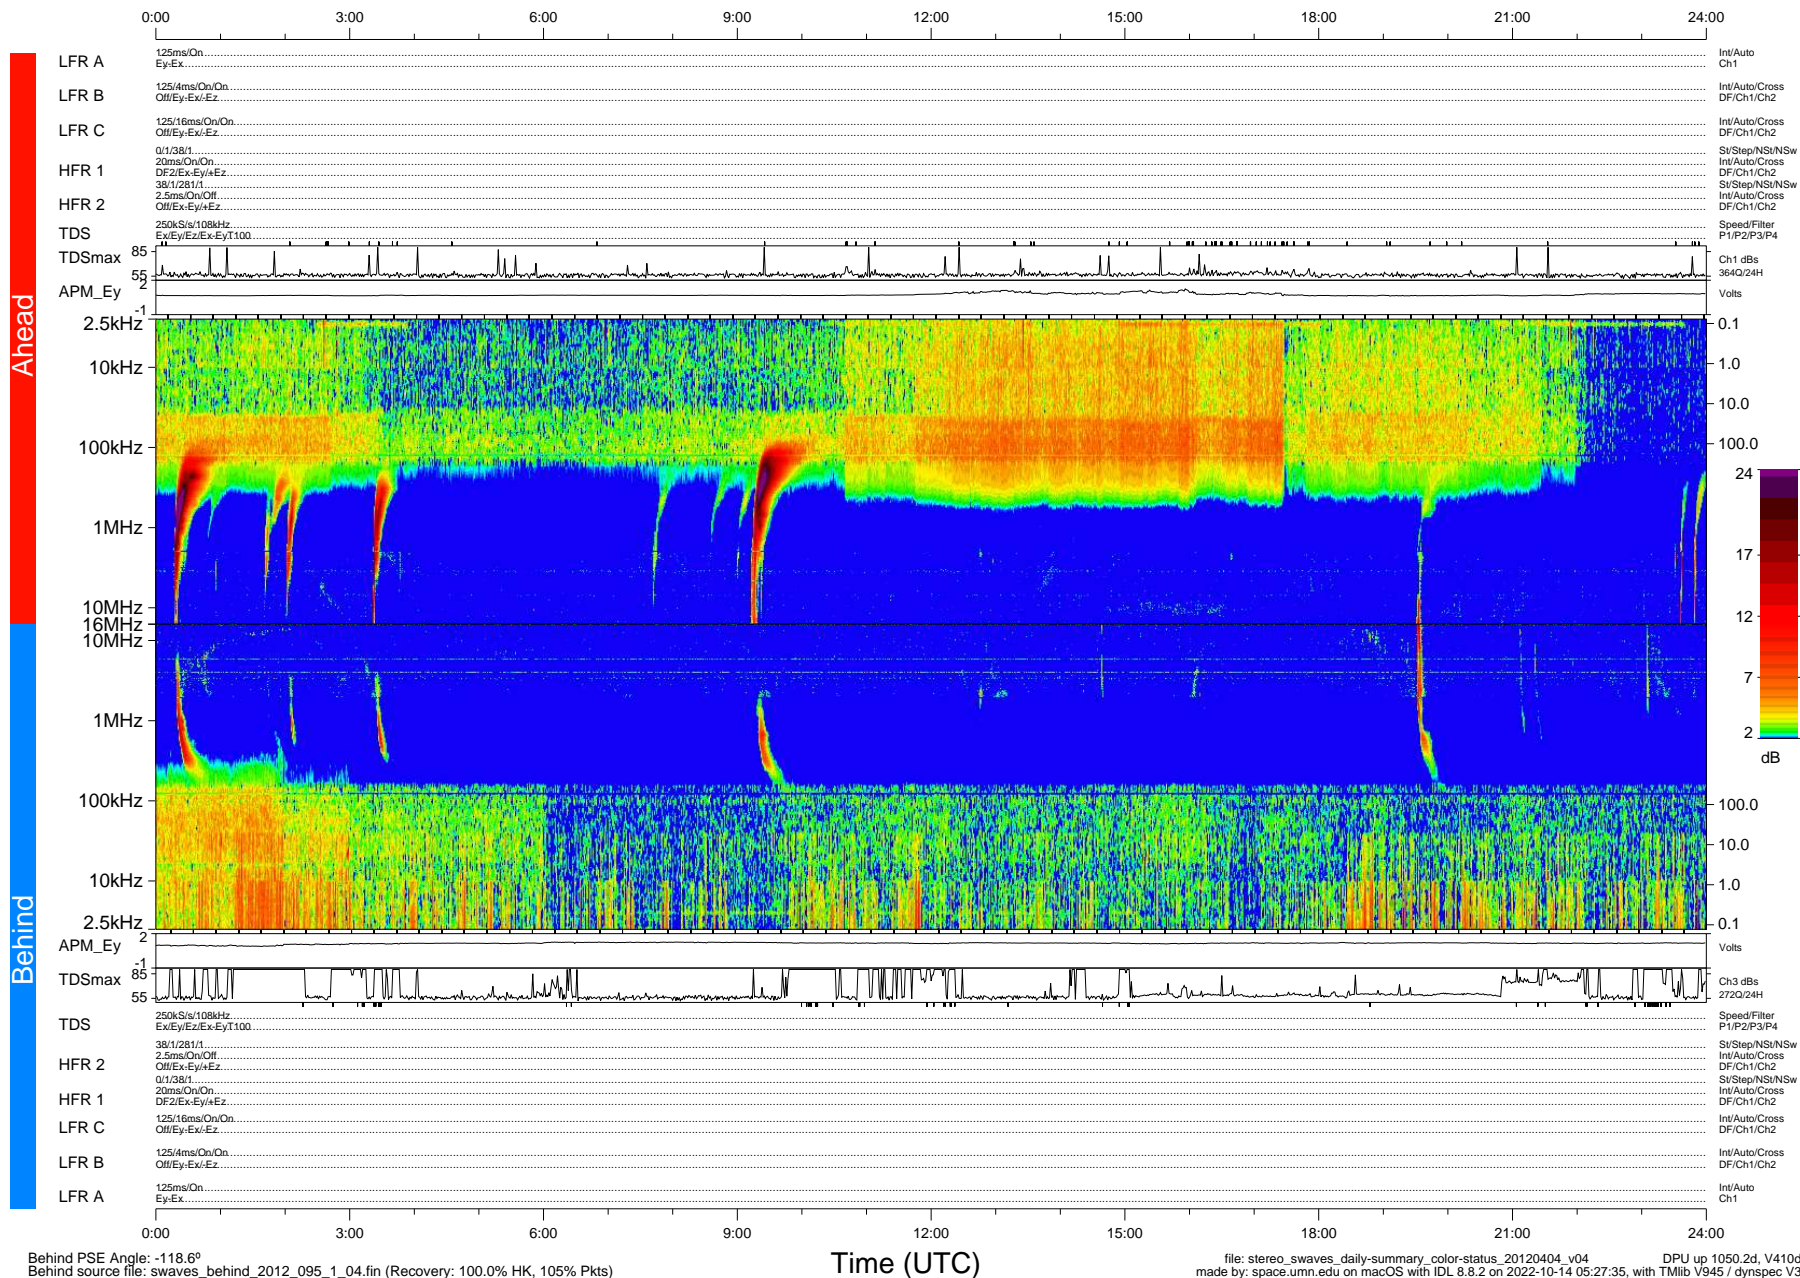

STEREO/WAVES Daily Summary - 04-Apr-2012 (DOY 095)

Ahead source file: swaves_ahead_2012_095_1_04.fin (Recovery: 100.0% HK, 119% Pkts)
Ahead PSE Angle: 111.3°

DPU up 974.4d, V410d14

Behind PSE Angle: -118.6°
Behind source file: swaves_behind_2012_095_1_04.fin (Recovery: 100.0% HK, 105% Pkts)

Time (UTC)