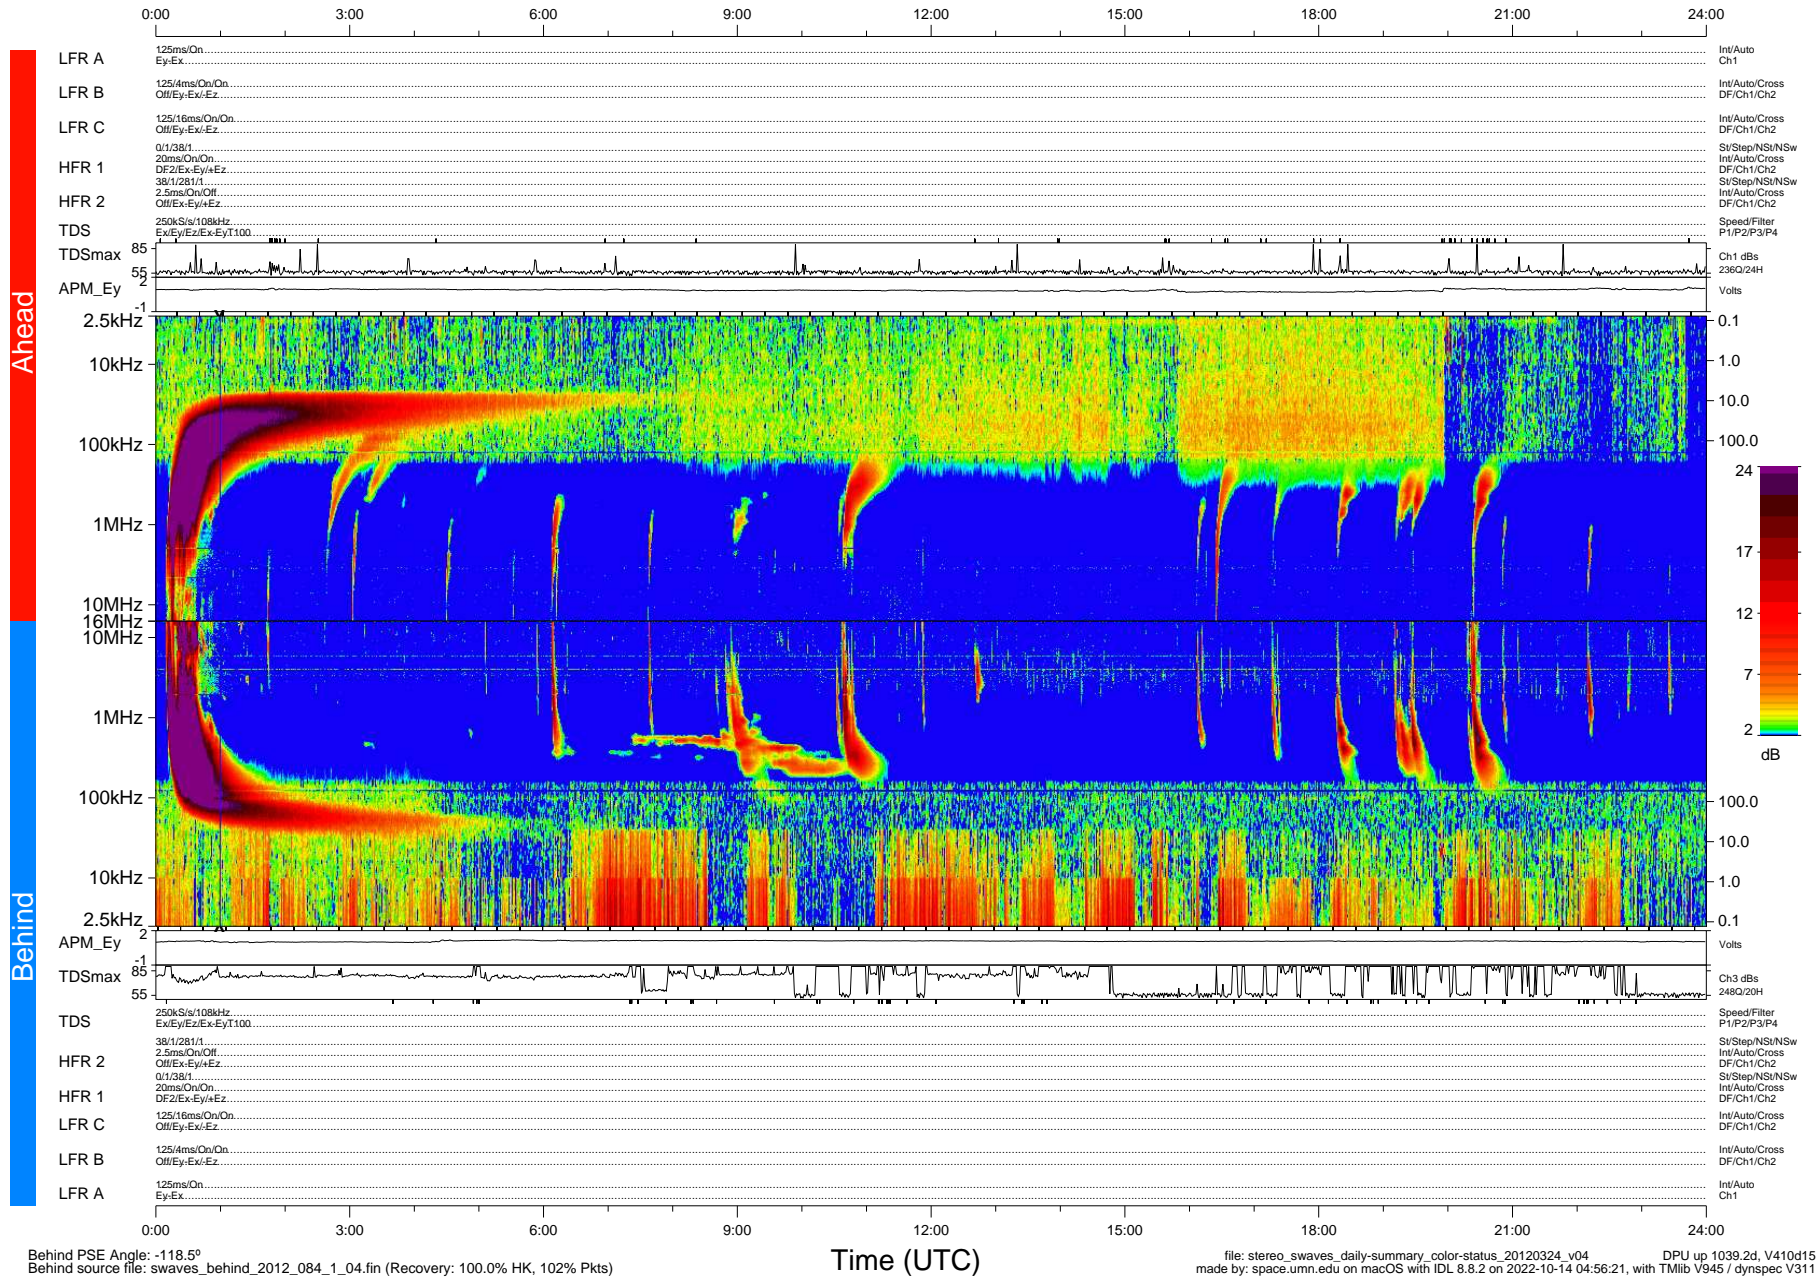

STEREO/WAVES Daily Summary - 24-Mar-2012 (DOY 084)

Ahead source file: swaves_ahead_2012_084_1_04.fin (Recovery: 100.0% HK, 100% Pkts)
Ahead PSE Angle: 110.5°

DPU up 963.4d, V410d14

Behind PSE Angle: -118.5°
Behind source file: swaves_behind_2012_084_1_04.fin (Recovery: 100.0% HK, 102% Pkts)