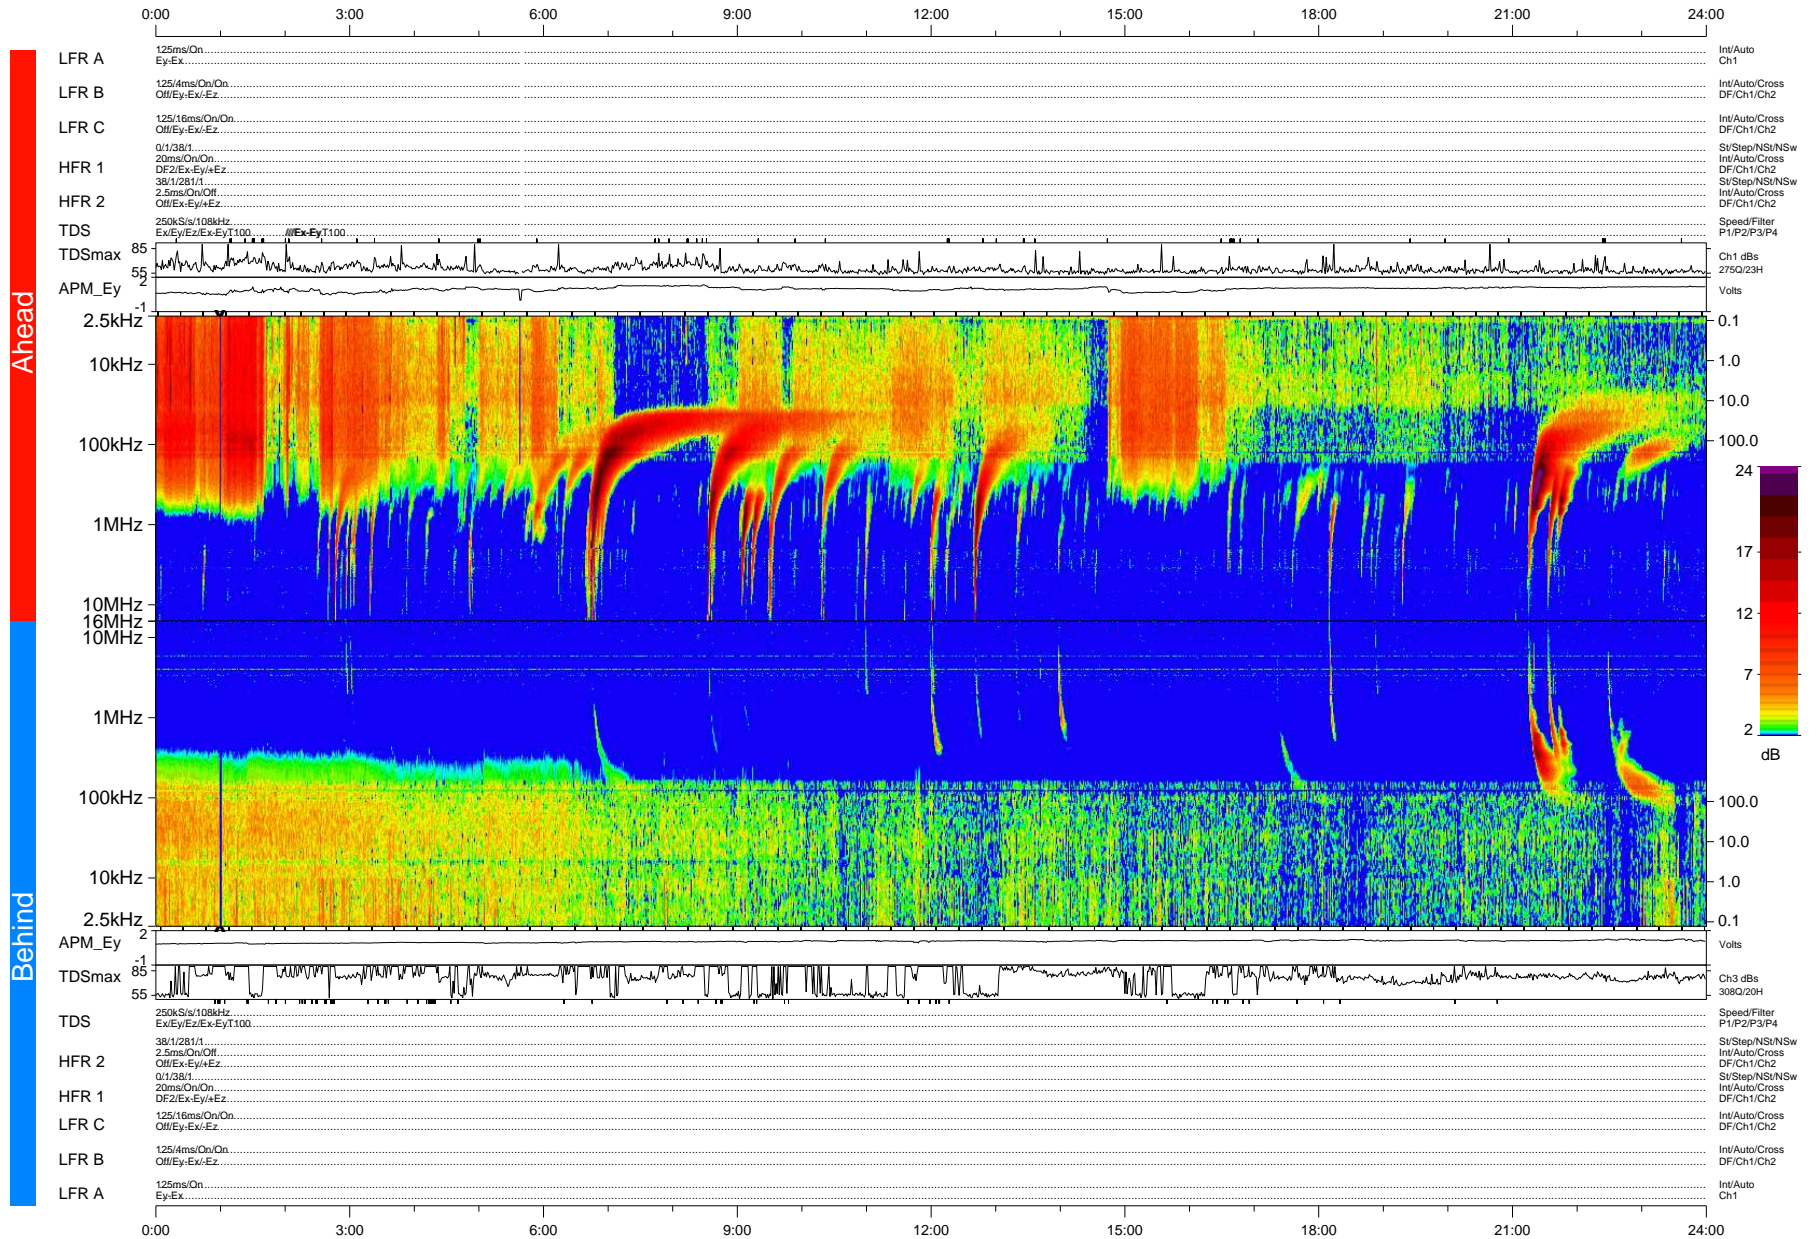

STEREO/WAVES Daily Summary - 20-Mar-2012 (DOY 080)

Ahead source file: swaves_ahead_2012_080_1_05.fin (Recovery: 99.9% HK, 106% Pkts)
Ahead PSE Angle: 110.2°

DPU up 959.4d, V410d14

Behind PSE Angle: -118.4°
Behind source file: swaves_behind_2012_080_1_04.fin (Recovery: 100.0% HK, 110% Pkts)

Time (UTC)