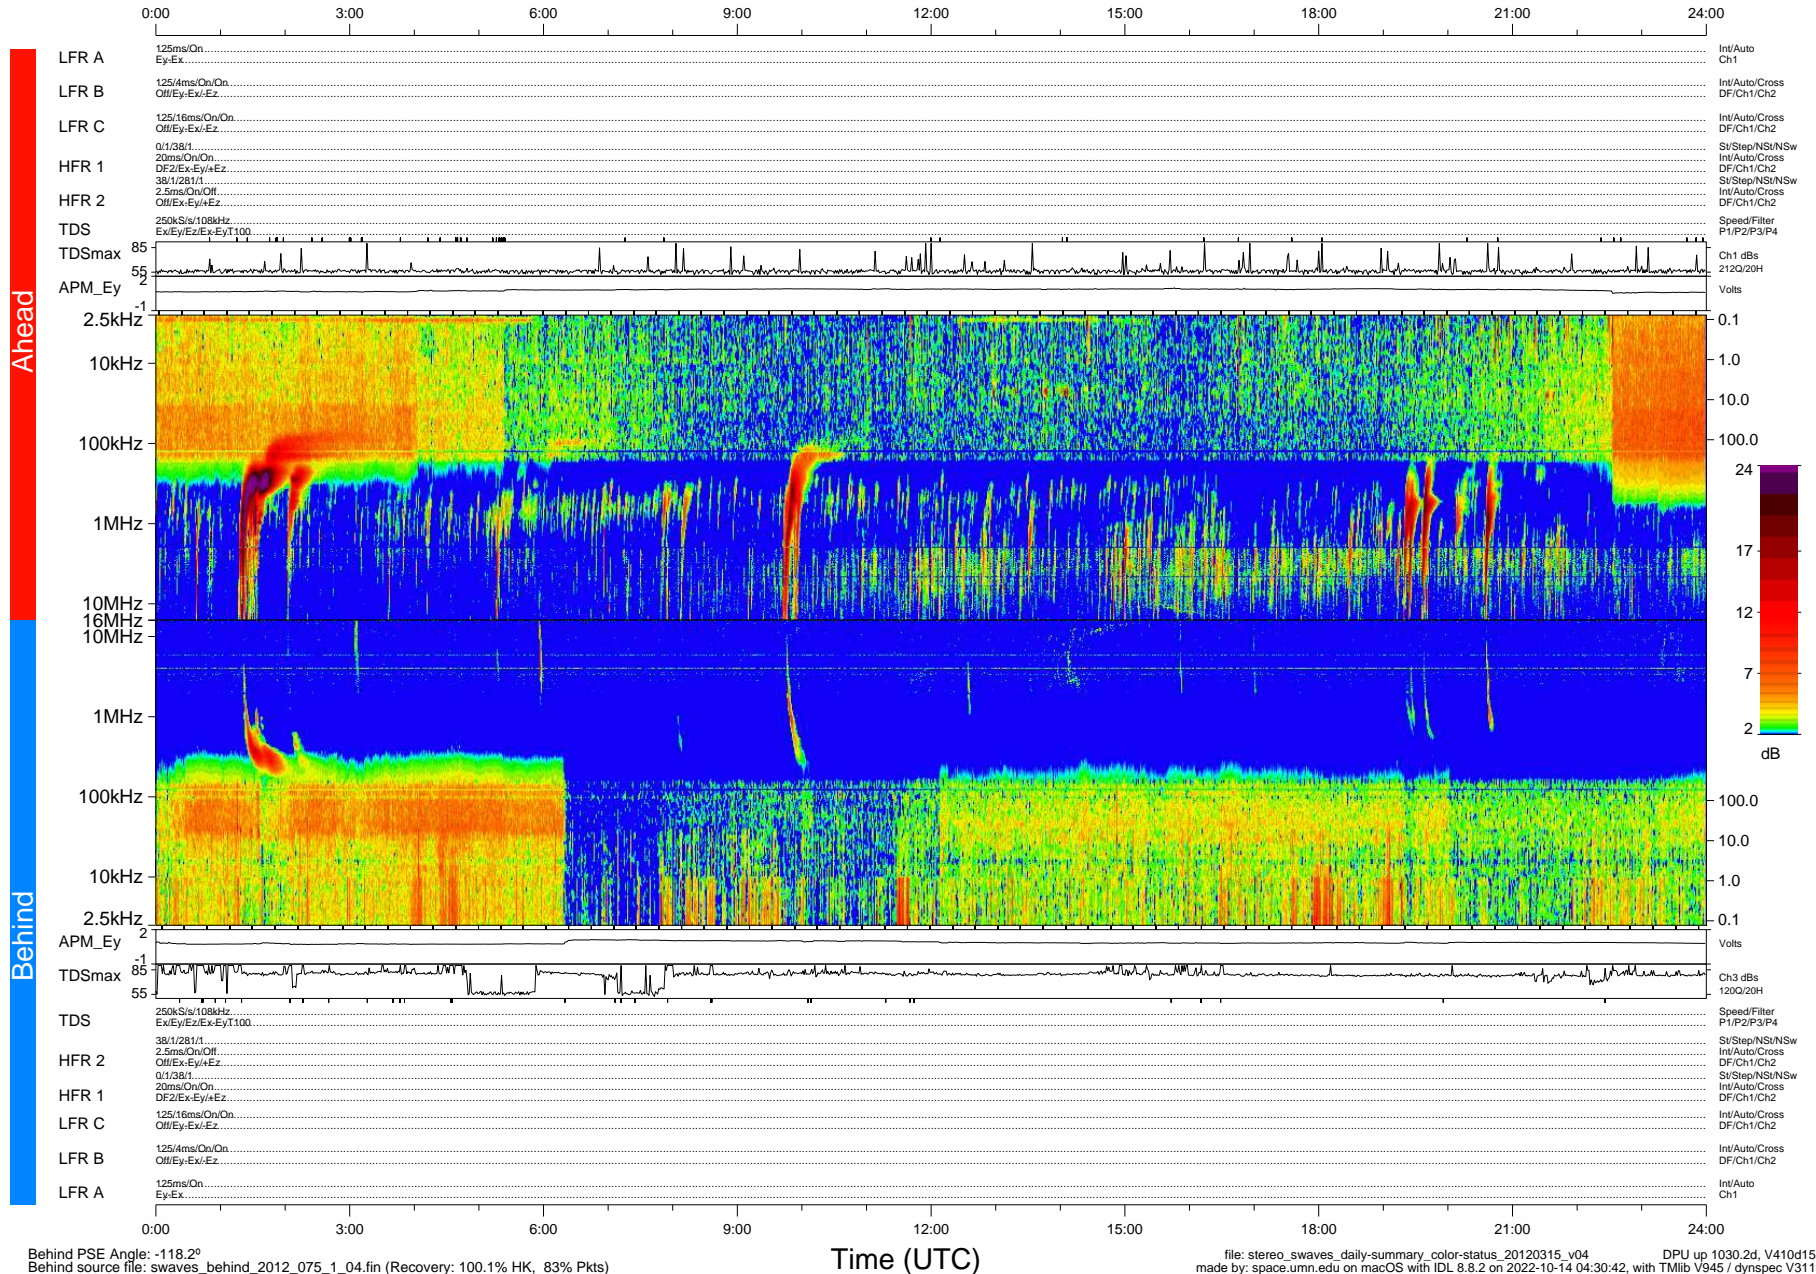

# STEREO/WAVES Daily Summary - 15-Mar-2012 (DOY 075)

Ahead source file: swaves\_ahead\_2012\_075\_1\_04.fin (Recovery: 100.0% HK, 96% Pkts)  
 Ahead PSE Angle: 110.0°

DPU up 954.4d, V410d14

Behind PSE Angle: -118.2°  
 Behind source file: swaves\_behind\_2012\_075\_1\_04.fin (Recovery: 100.1% HK, 83% Pkts)

Time (UTC)

file: stereo\_swaves\_daily-summary\_color-status\_20120315\_v04  
 made by: space.umn.edu on macOS with IDL 8.8.2 on 2022-10-14 04:30:42, with Tlib V945 / dynspec V311

DPU up 1030.2d, V410d15