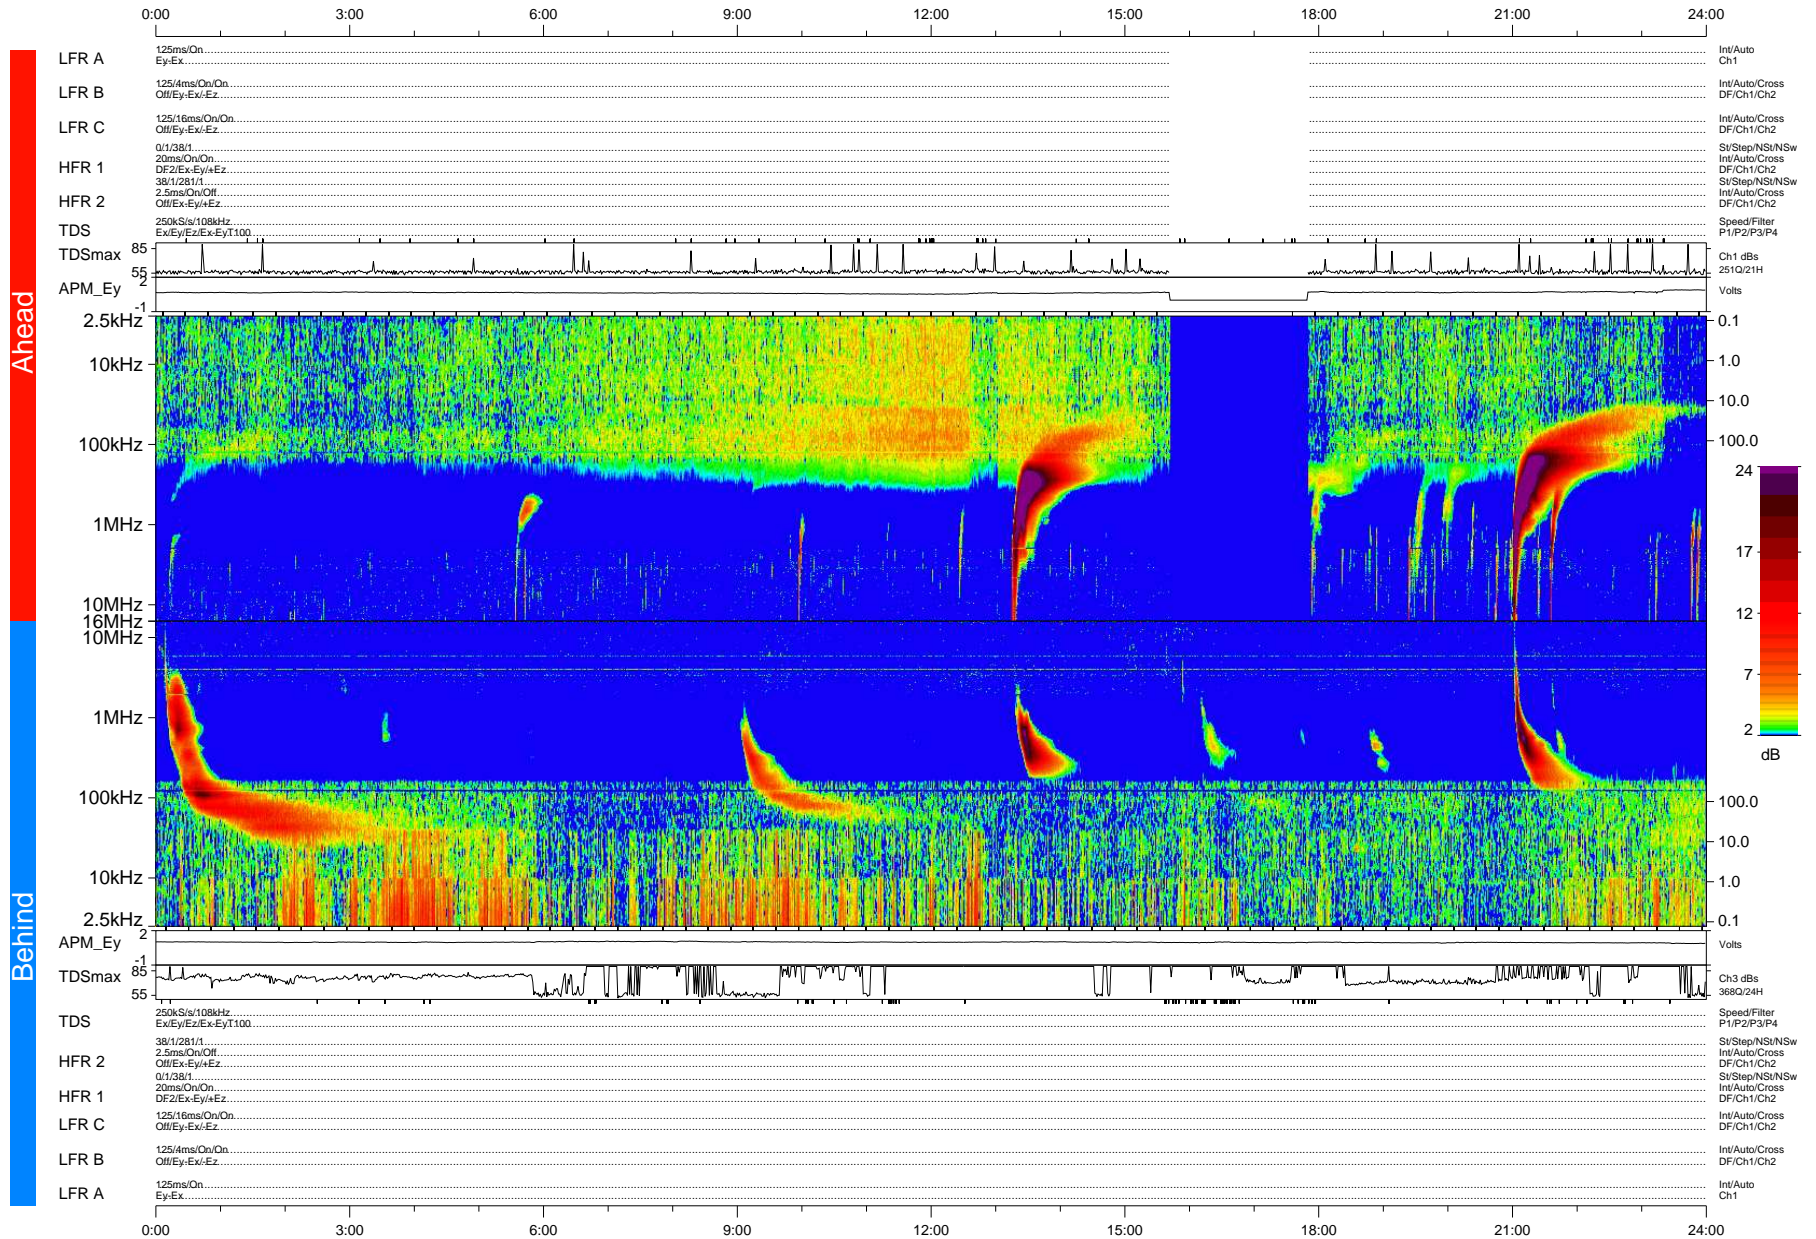

STEREO/WAVES Daily Summary - 28-Feb-2012 (DOY 059)

Ahead source file: swaves_ahead_2012_059_1_04.fin (Recovery: 91.1% HK, 95% Pkts)
Ahead PSE Angle: 109.1°

DPU up 938.4d, V410d14

Behind PSE Angle: -117.4°
Behind source file: swaves_behind_2012_059_1_04.fin (Recovery: 100.0% HK, 120% Pkts)

Time (UTC)