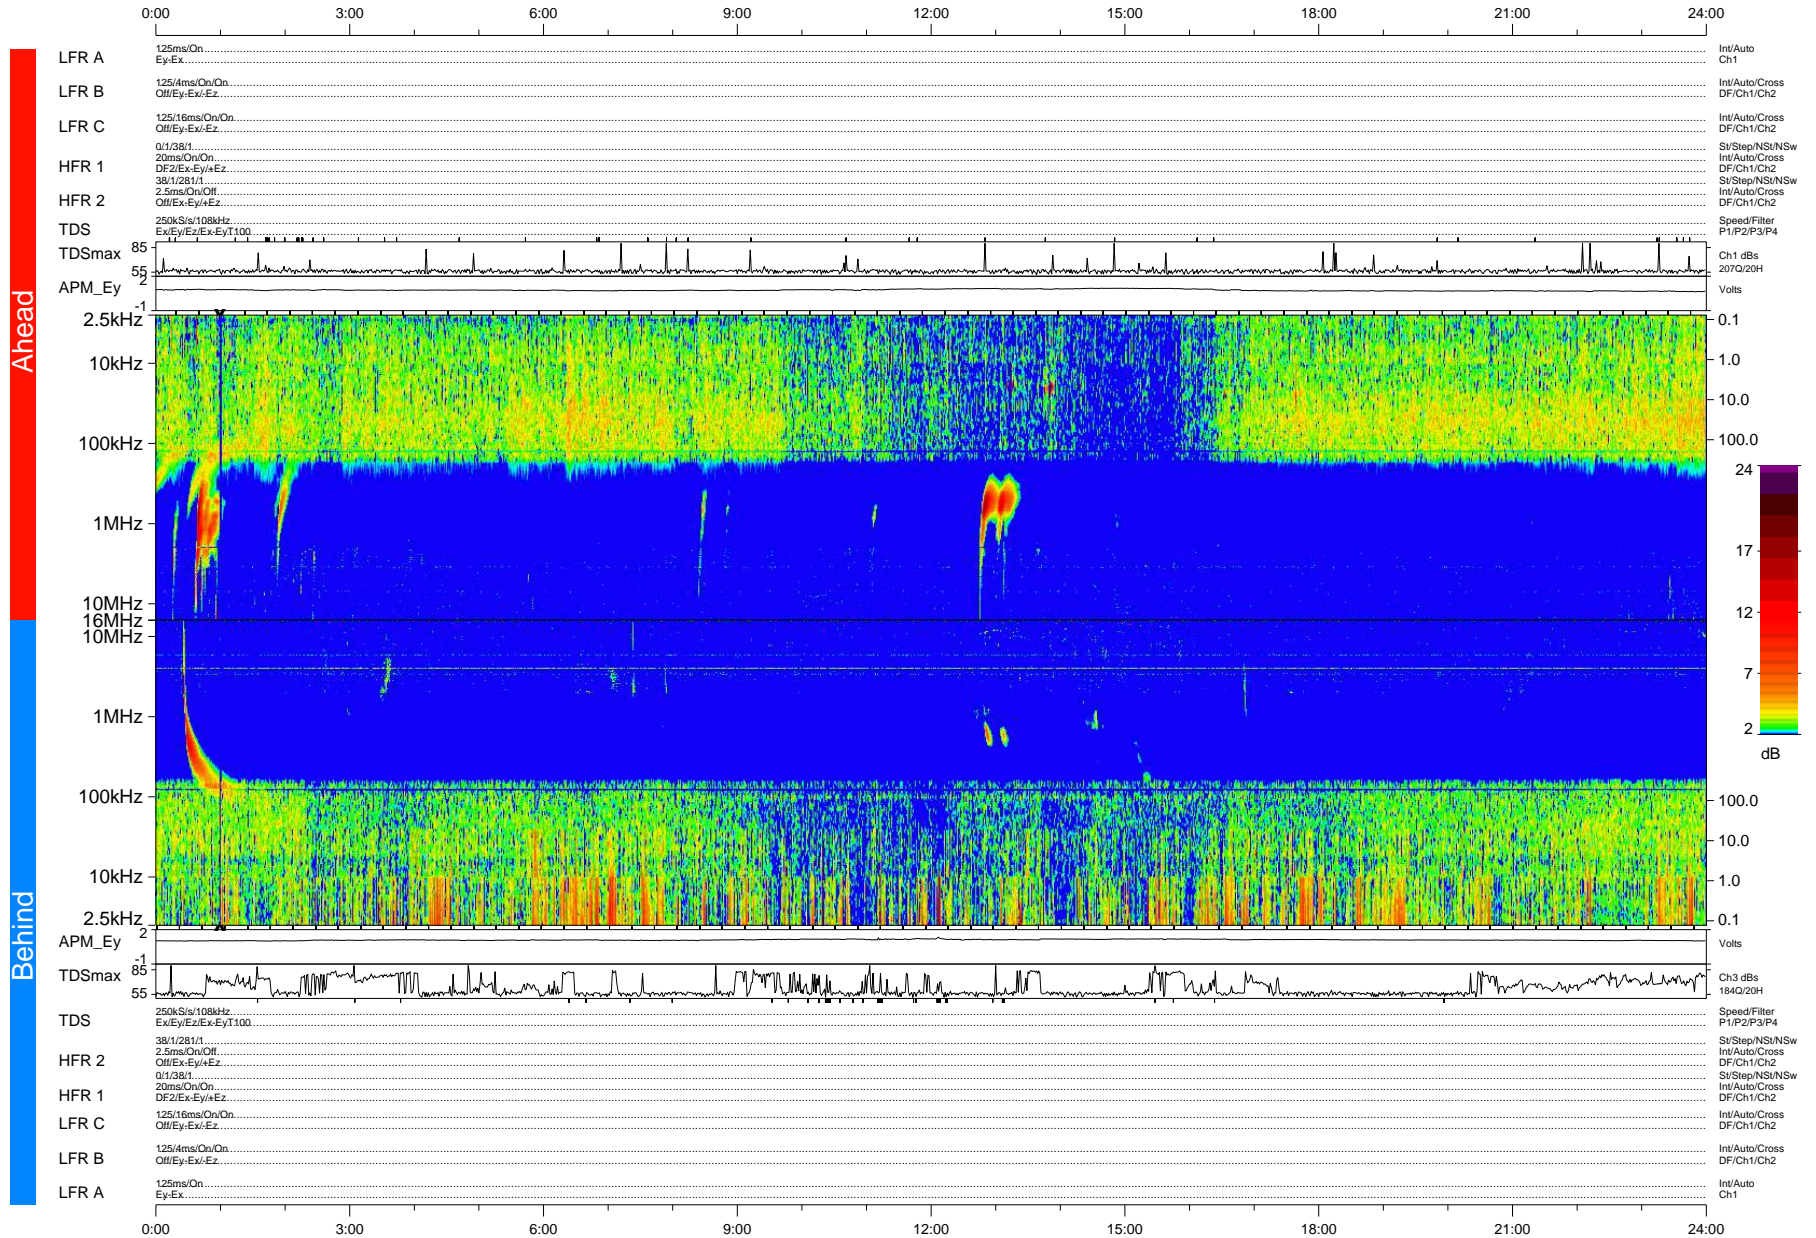

STEREO/WAVES Daily Summary - 27-Feb-2012 (DOY 058)

Ahead source file: swaves_ahead_2012_058_1_05.fin (Recovery: 100.0% HK, 95% Pkts)
Ahead PSE Angle: 109.0°

DPU up 937.4d, V410d14

Behind PSE Angle: -117.3°
Behind source file: swaves_behind_2012_058_1_05.fin (Recovery: 100.0% HK, 92% Pkts)

Time (UTC)