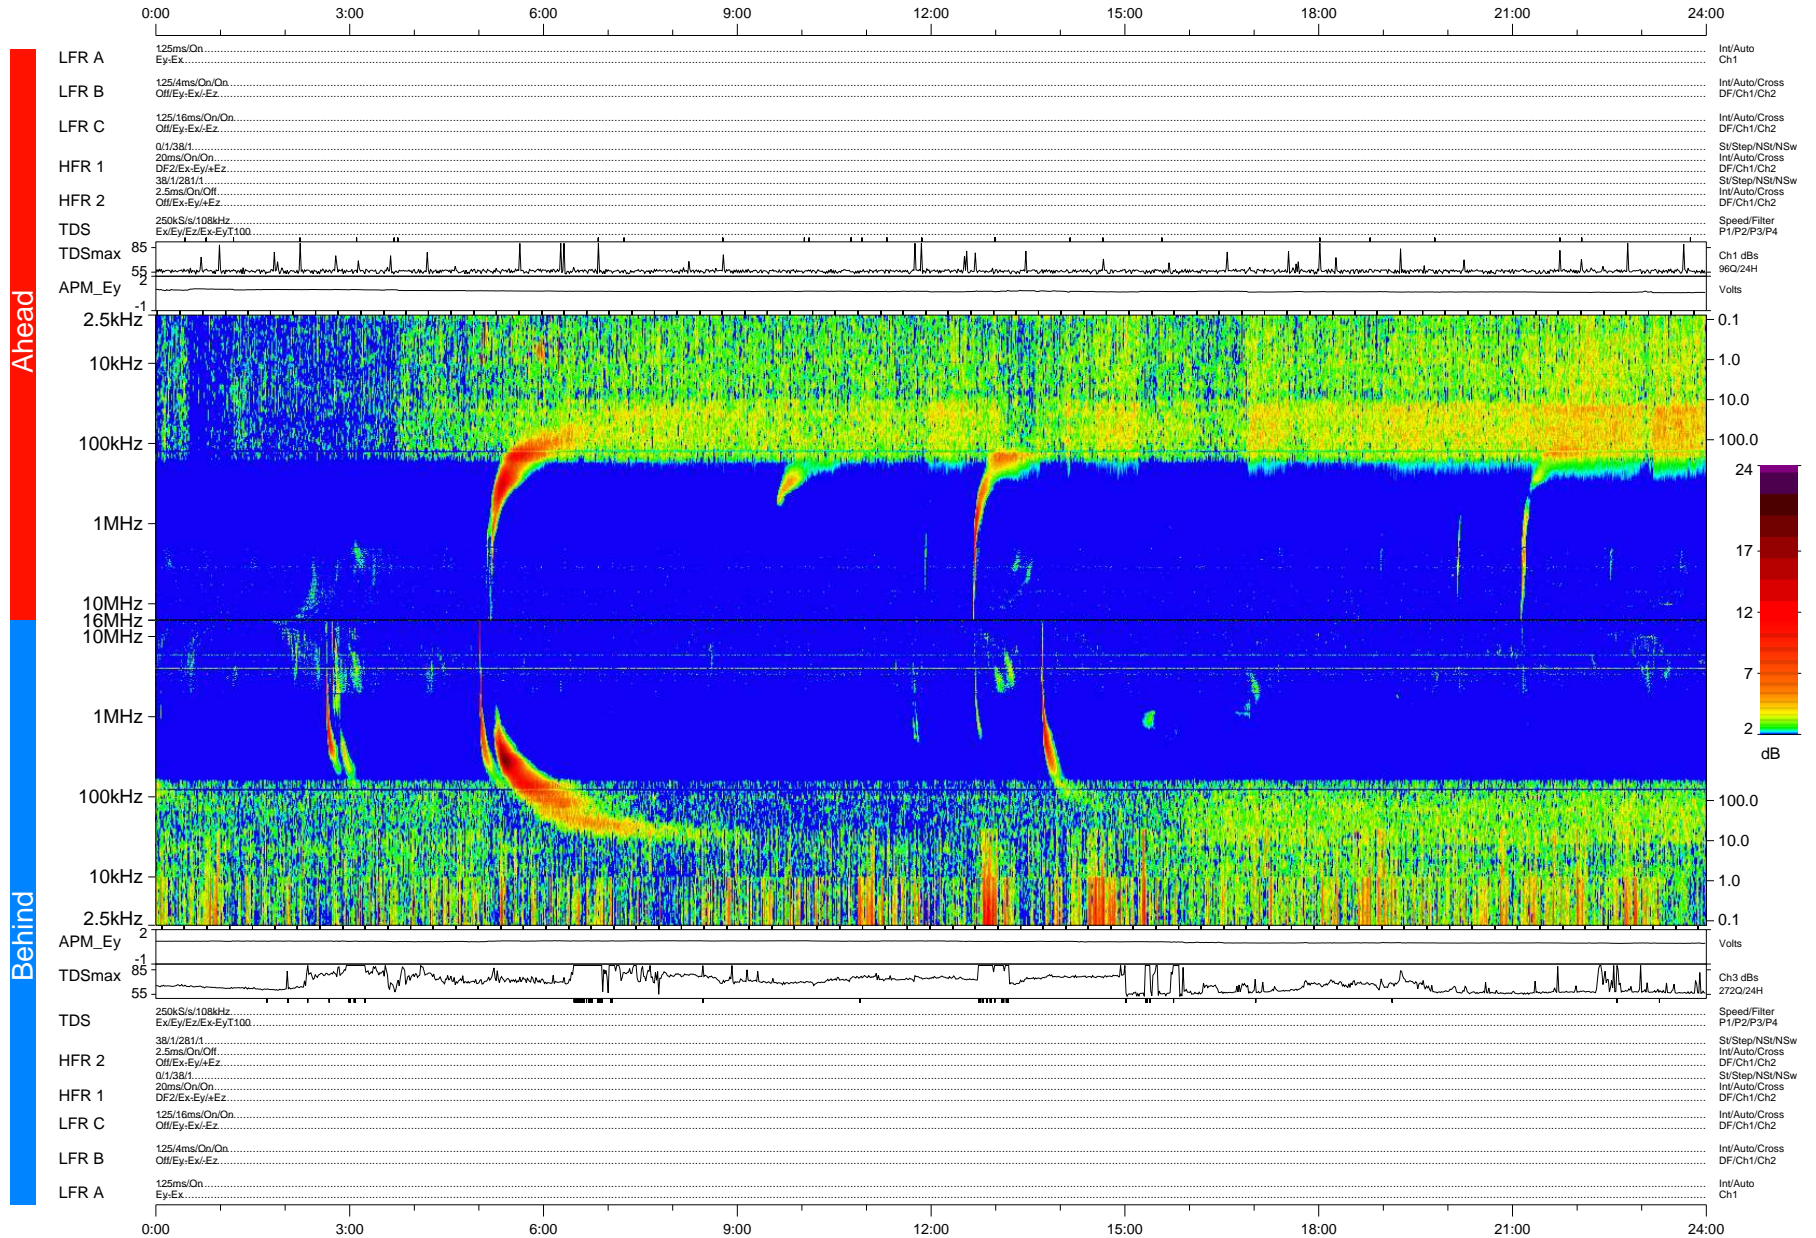

STEREO/WAVES Daily Summary - 18-Feb-2012 (DOY 049)

Ahead source file: swaves_ahead_2012_049_1_04.fin (Recovery: 100.0% HK, 80% Pkts)
Ahead PSE Angle: 108.6°

DPU up 928.4d, V410d14

Behind PSE Angle: -116.6°
Behind source file: swaves_behind_2012_049_1_04.fin (Recovery: 100.0% HK, 106% Pkts)

Time (UTC)