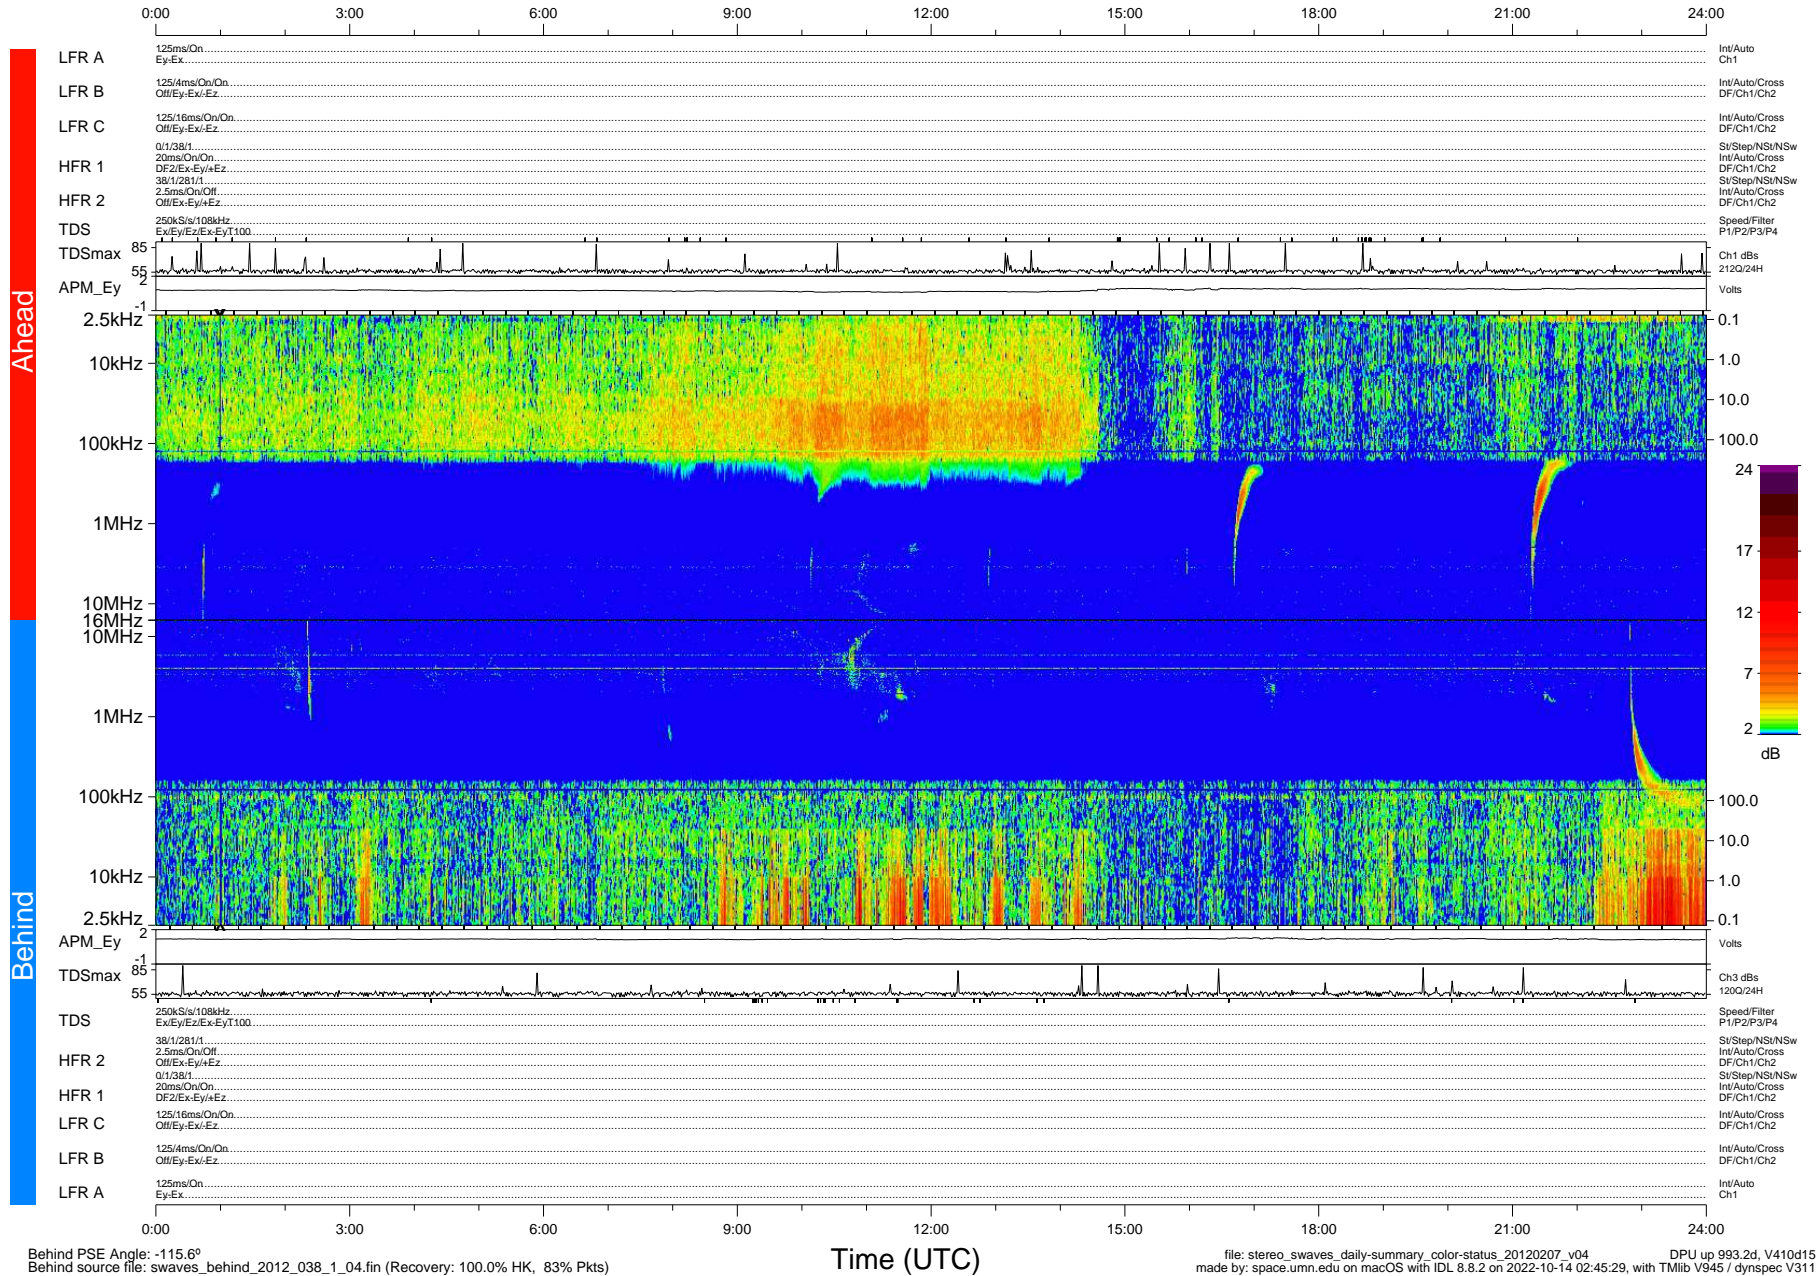

STEREO/WAVES Daily Summary - 07-Feb-2012 (DOY 038)

Ahead source file: swaves_ahead_2012_038_1_04.fin (Recovery: 100.0% HK, 97% Pkts)
Ahead PSE Angle: 108.2°

DPU up 917.4d, V410d14

Behind PSE Angle: -115.6°
Behind source file: swaves_behind_2012_038_1_04.fin (Recovery: 100.0% HK, 83% Pkts)