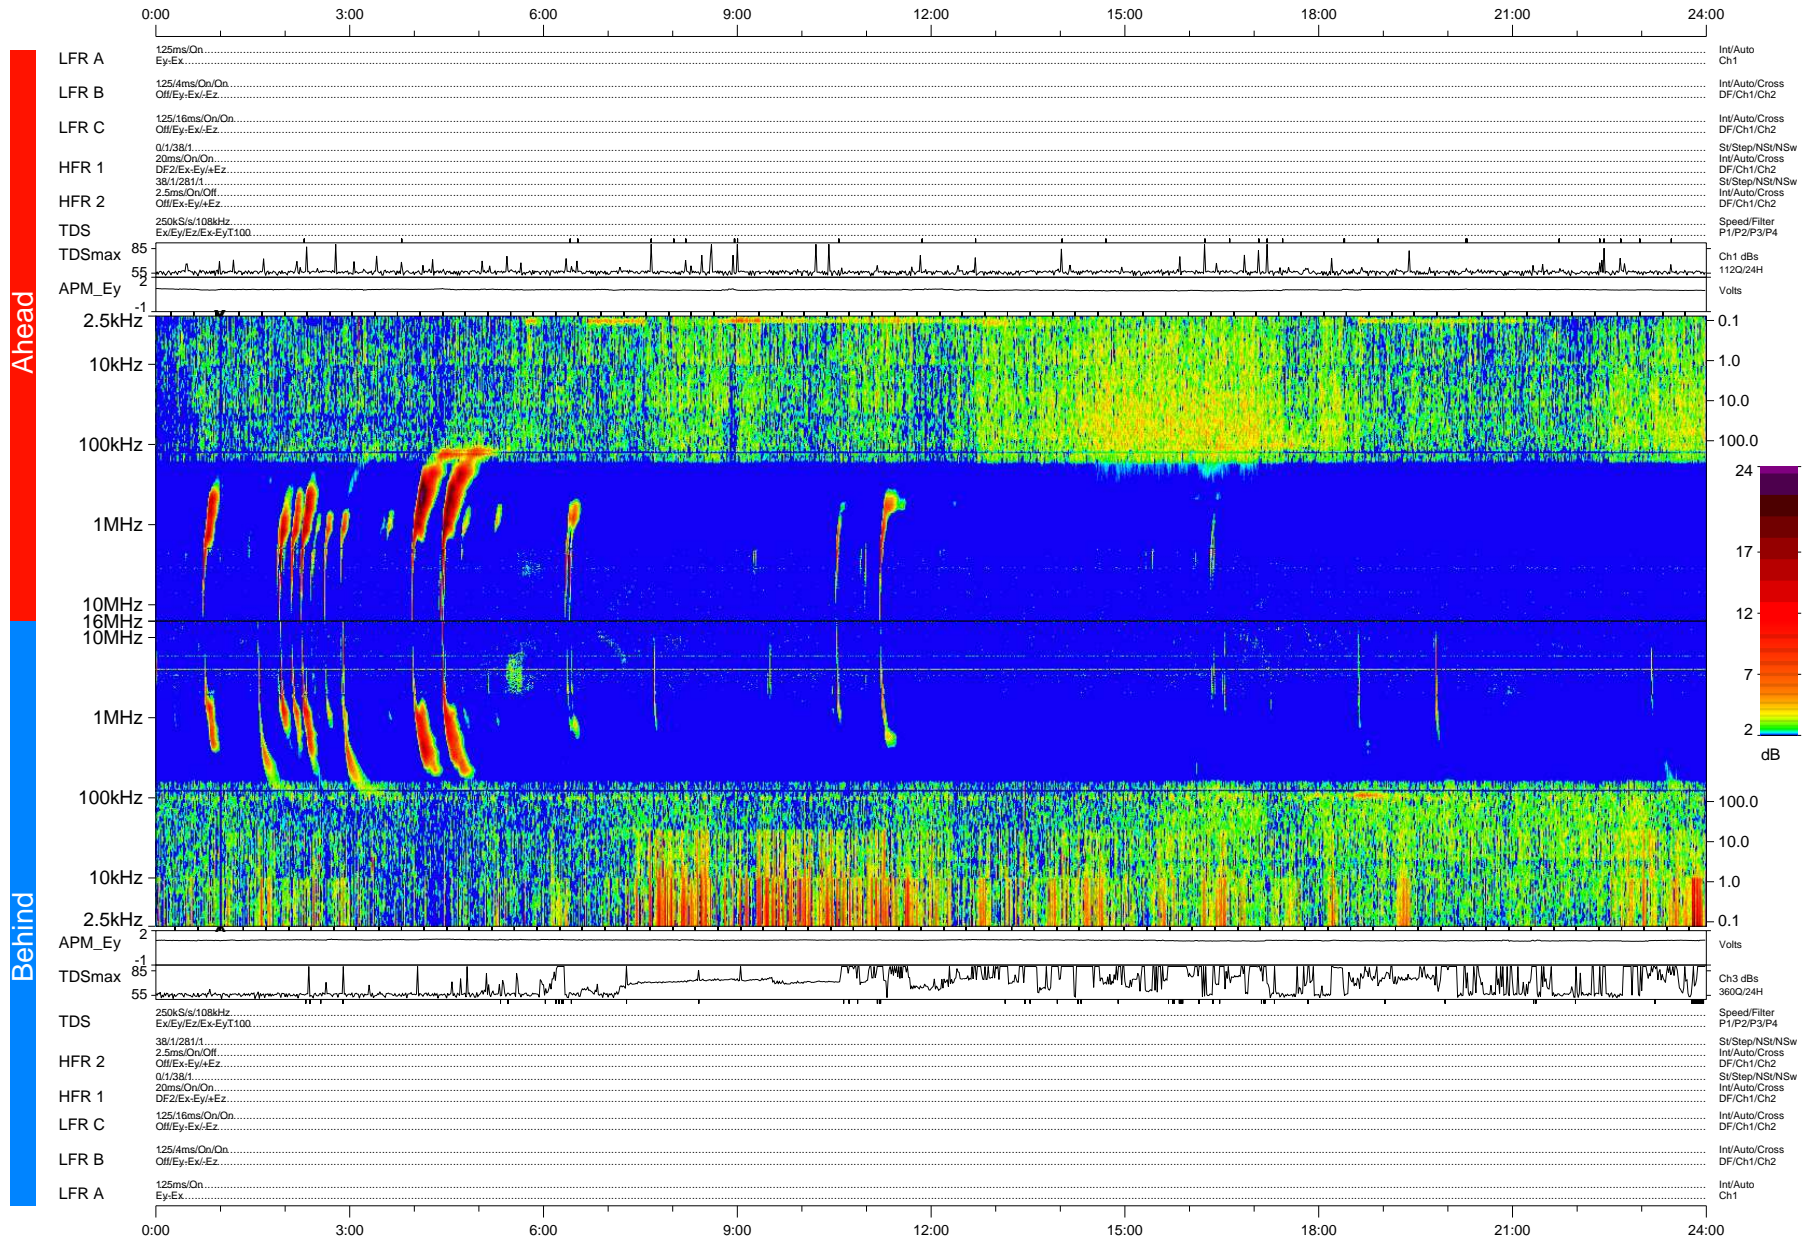

# STEREO/WAVES Daily Summary - 05-Feb-2012 (DOY 036)

Ahead source file: swaves\_ahead\_2012\_036\_1\_04.fin (Recovery: 100.0% HK, 82% Pkts)  
 Ahead PSE Angle: 108.1°

DPU up 915.4d, V410d14

Behind PSE Angle: -115.4°  
 Behind source file: swaves\_behind\_2012\_036\_1\_04.fin (Recovery: 100.0% HK, 118% Pkts)

Time (UTC)

file: stereo\_swaves\_daily-summary\_color-status\_20120205\_v04  
 DPU up 991.2d, V410d15  
 made by: space.umn.edu on macOS with IDL 8.8.2 on 2022-10-14 02:39:46, with Tmlib V945 / dynspec V311