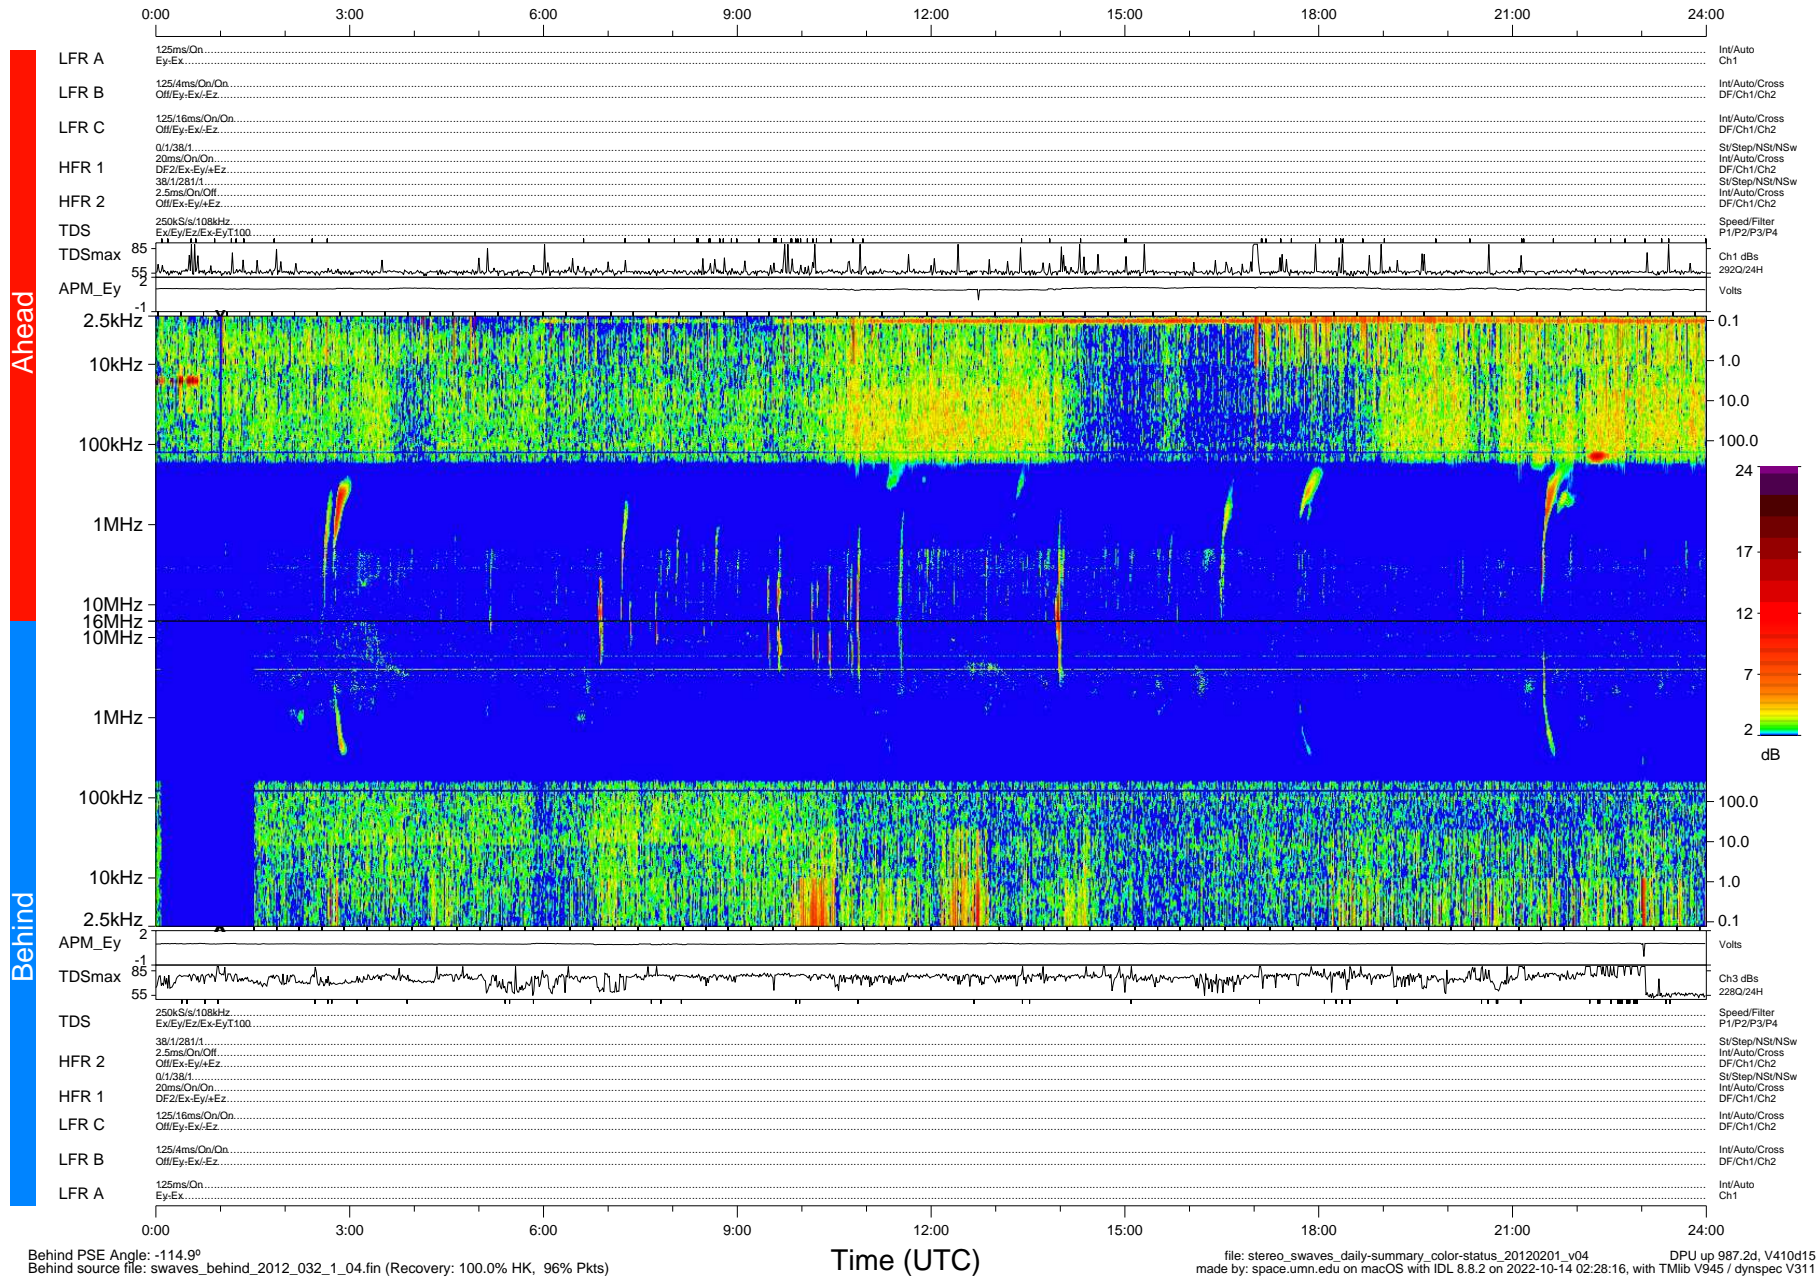

STEREO/WAVES Daily Summary - 01-Feb-2012 (DOY 032)

Ahead source file: swaves_ahead_2012_032_1_04.fin (Recovery: 100.1% HK, 109% Pkts)
Ahead PSE Angle: 108.0°

DPU up 911.4d, V410d14

Behind PSE Angle: -114.9°
Behind source file: swaves_behind_2012_032_1_04.fin (Recovery: 100.0% HK, 96% Pkts)

Time (UTC)