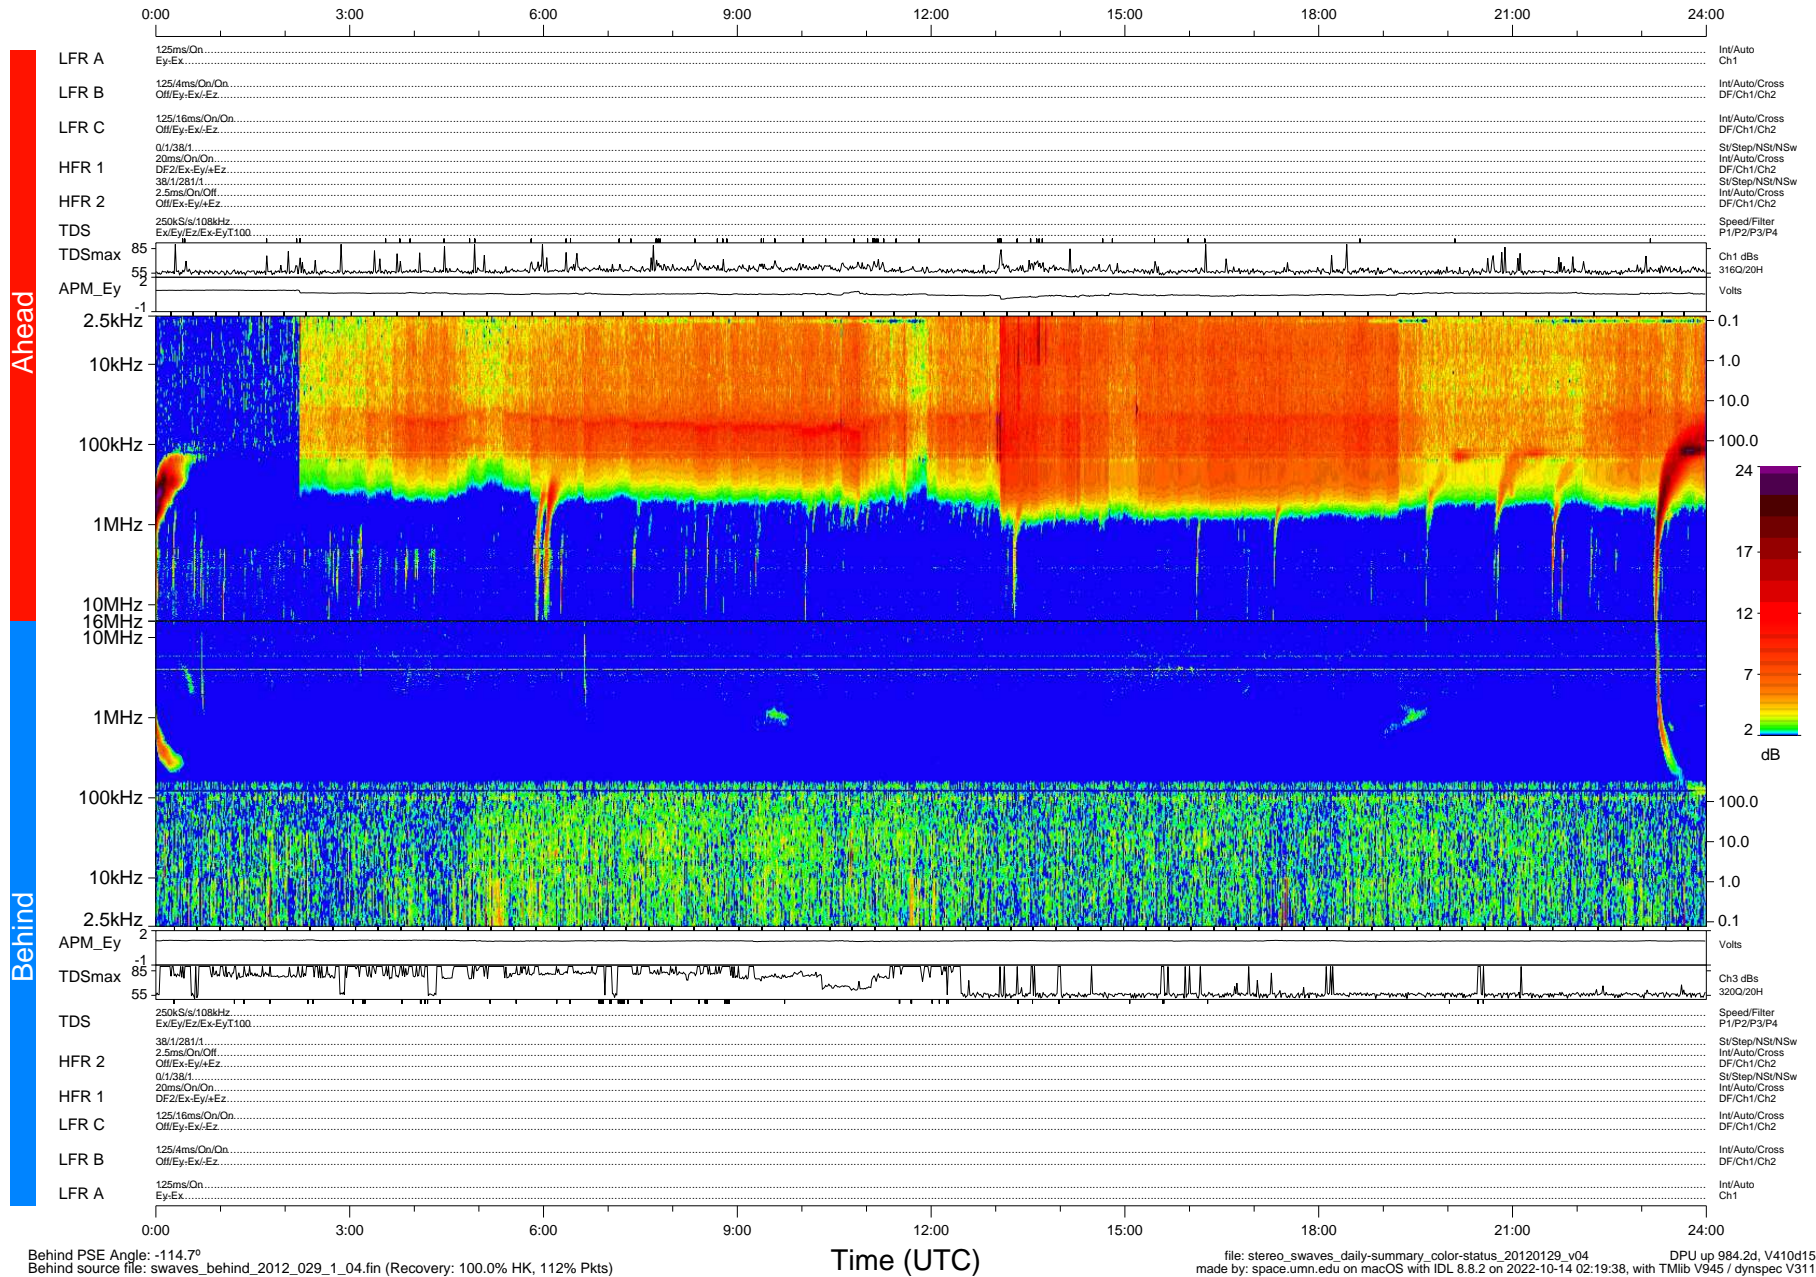

STEREO/WAVES Daily Summary - 29-Jan-2012 (DOY 029)

Ahead source file: swaves_ahead_2012_029_1_04.fin (Recovery: 100.0% HK, 111% Pkts)
Ahead PSE Angle: 107.8°

DPU up 908.4d, V410d14

Behind PSE Angle: -114.7°
Behind source file: swaves_behind_2012_029_1_04.fin (Recovery: 100.0% HK, 112% Pkts)