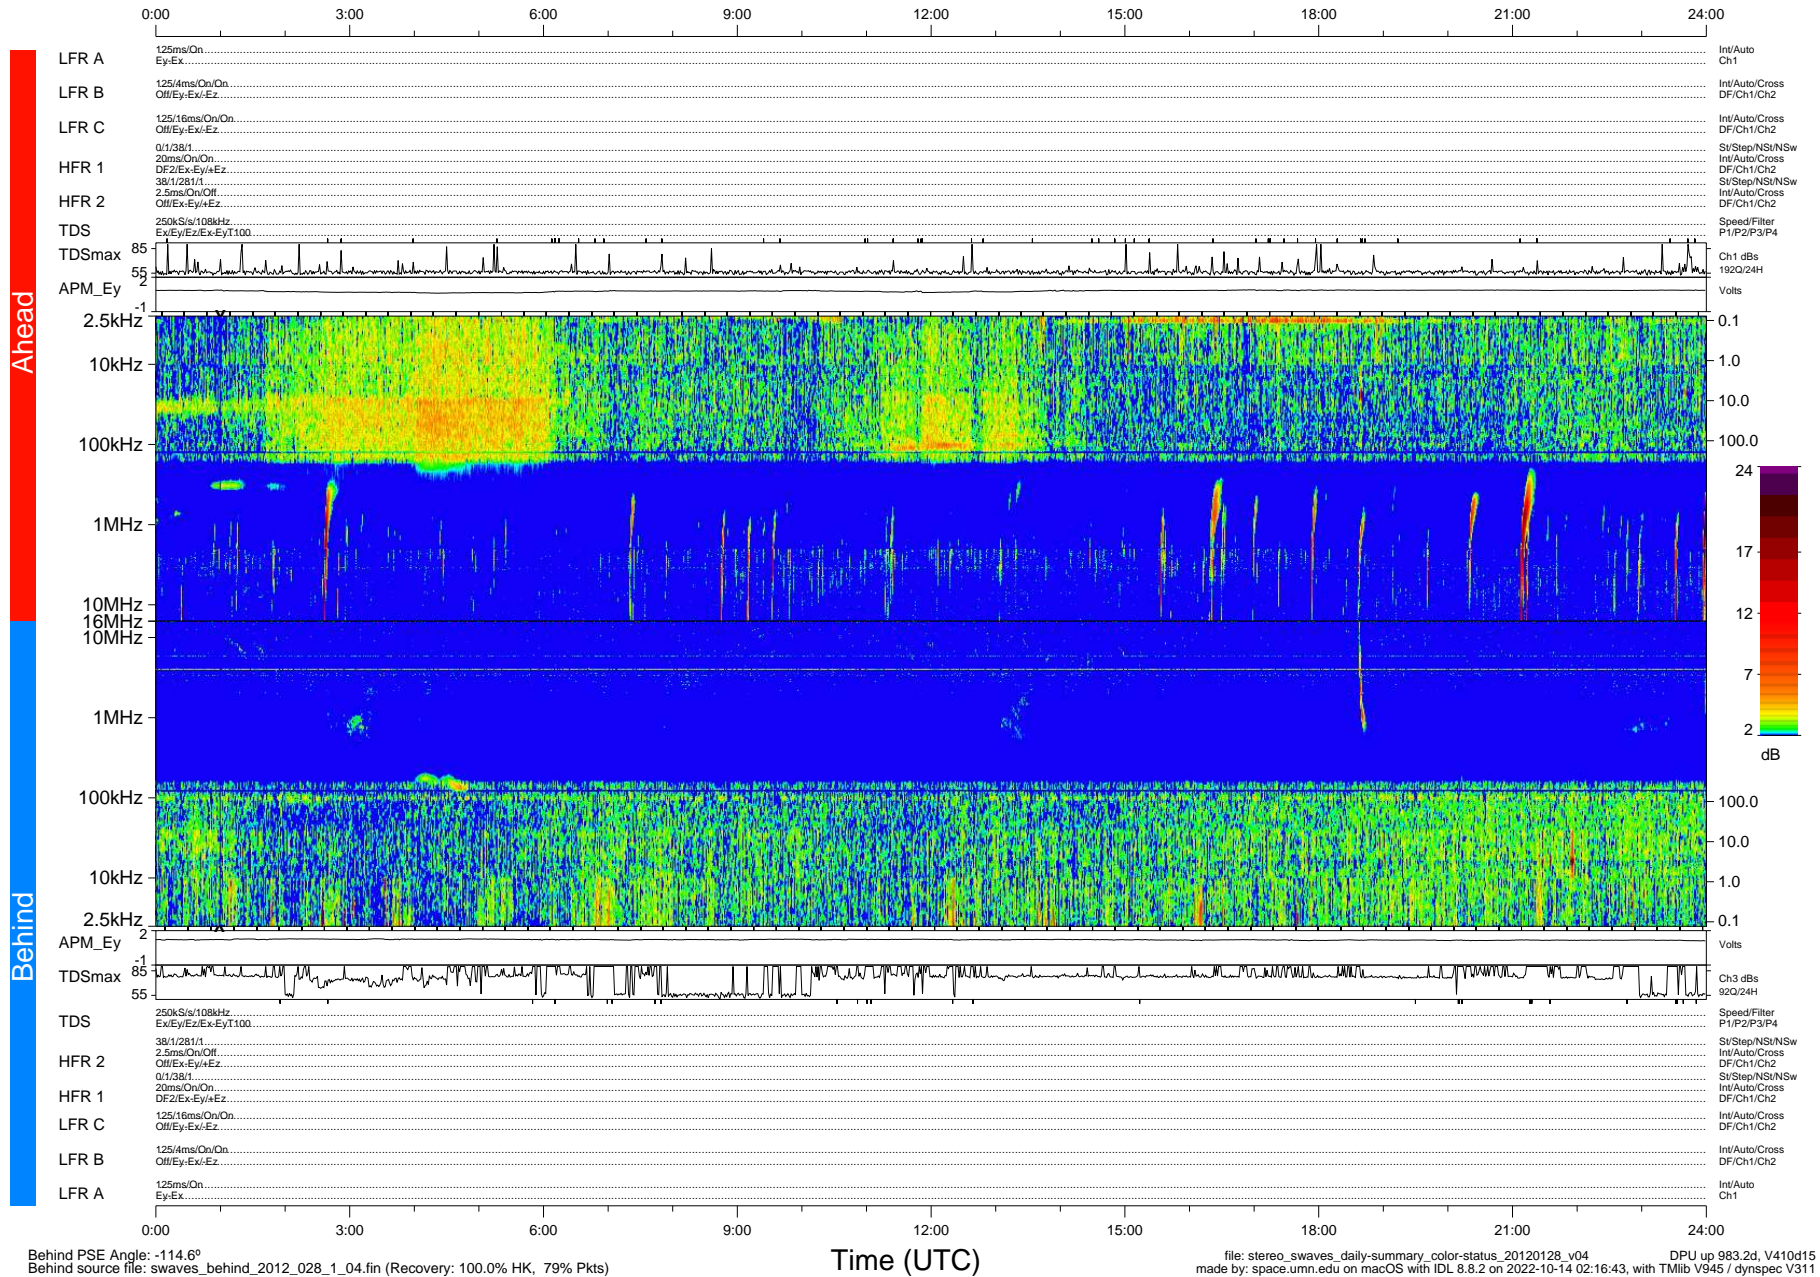

STEREO/WAVES Daily Summary - 28-Jan-2012 (DOY 028)

Ahead source file: swaves_ahead_2012_028_1_04.fin (Recovery: 100.0% HK, 94% Pkts)
Ahead PSE Angle: 107.8°

DPU up 907.4d, V410d14

Behind PSE Angle: -114.6°
Behind source file: swaves_behind_2012_028_1_04.fin (Recovery: 100.0% HK, 79% Pkts)

Time (UTC)