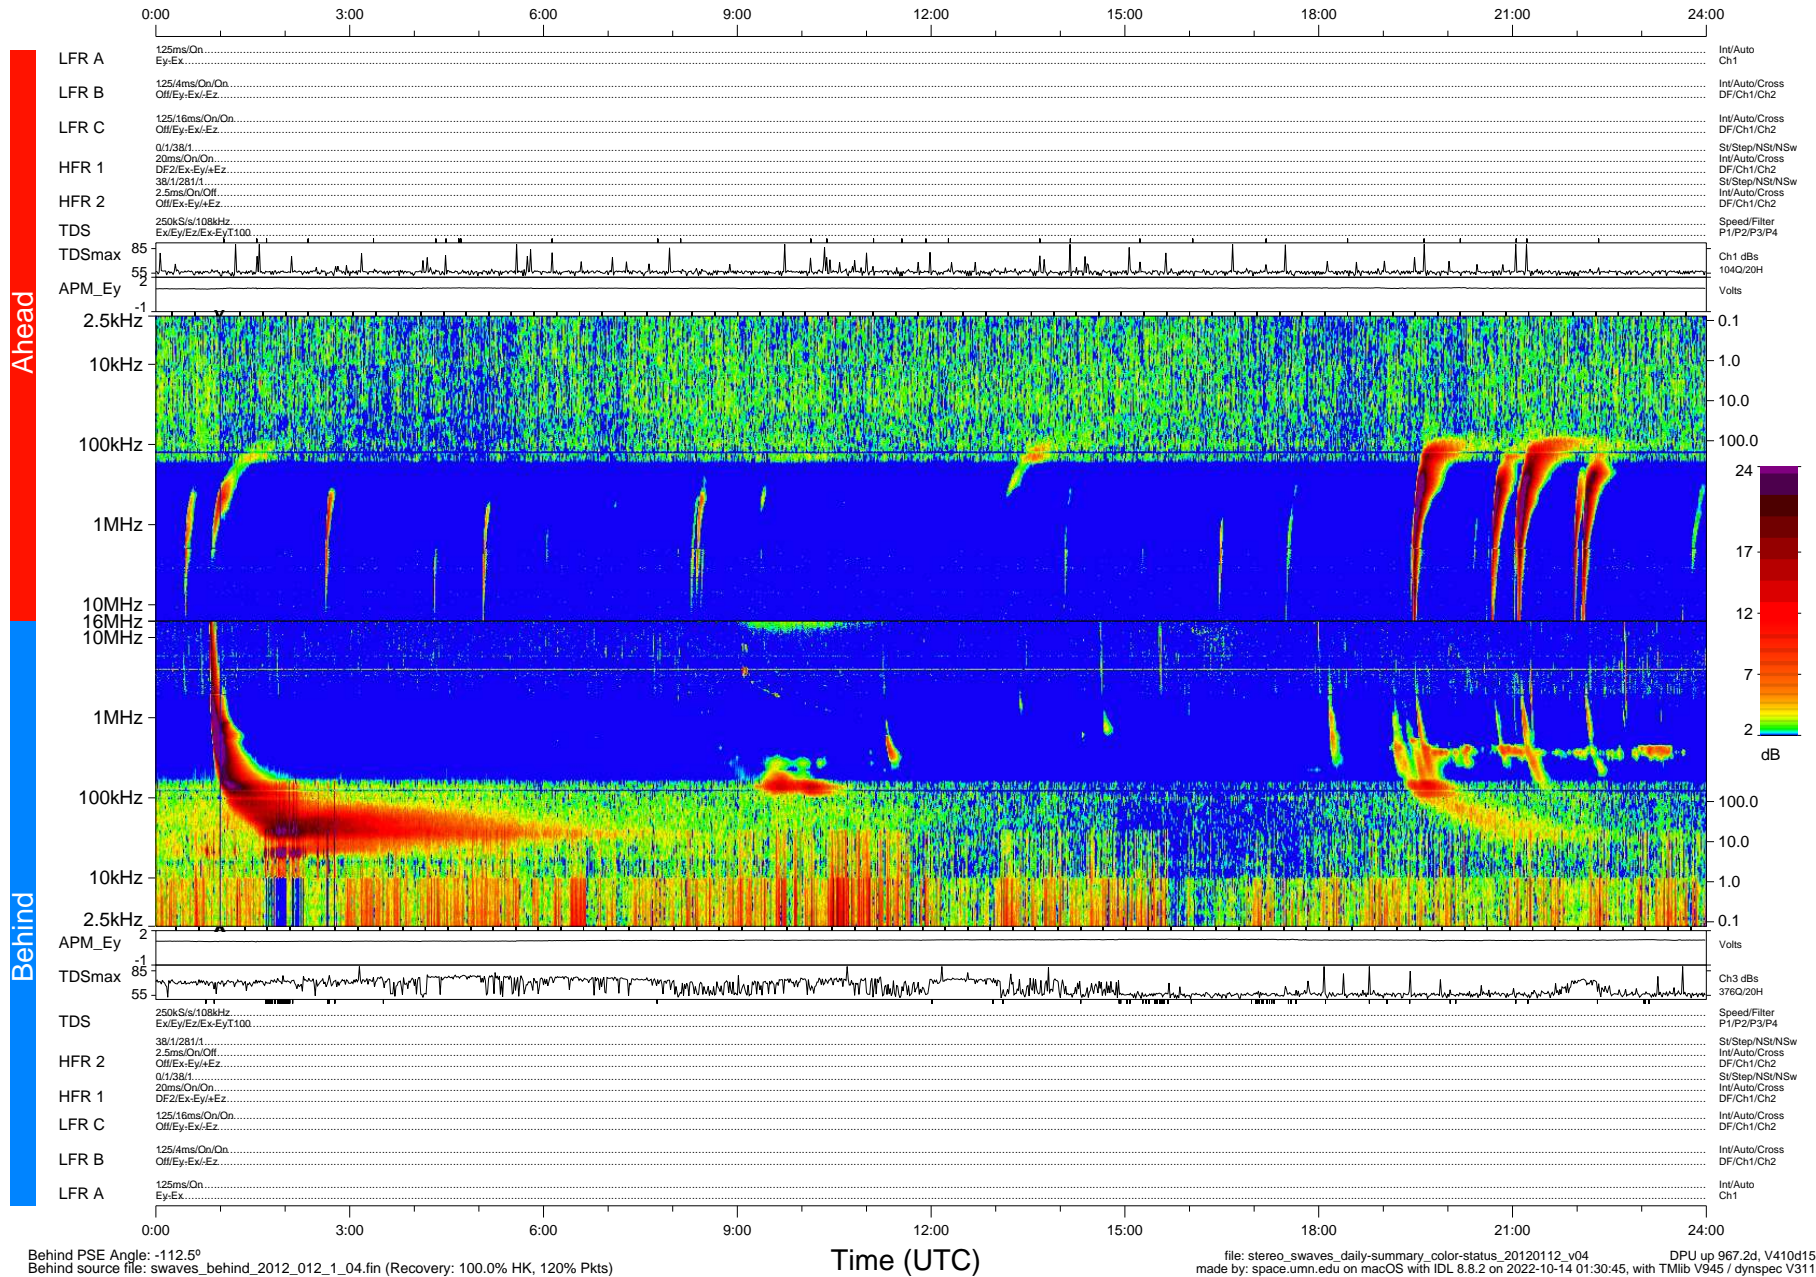

STEREO/WAVES Daily Summary - 12-Jan-2012 (DOY 012)

Ahead source file: swaves_ahead_2012_012_1_05.fin (Recovery: 100.0% HK, 80% Pkts)
Ahead PSE Angle: 107.3°

DPU up 891.4d, V410d14

Behind PSE Angle: -112.5°
Behind source file: swaves_behind_2012_012_1_04.fin (Recovery: 100.0% HK, 120% Pkts)

Time (UTC)