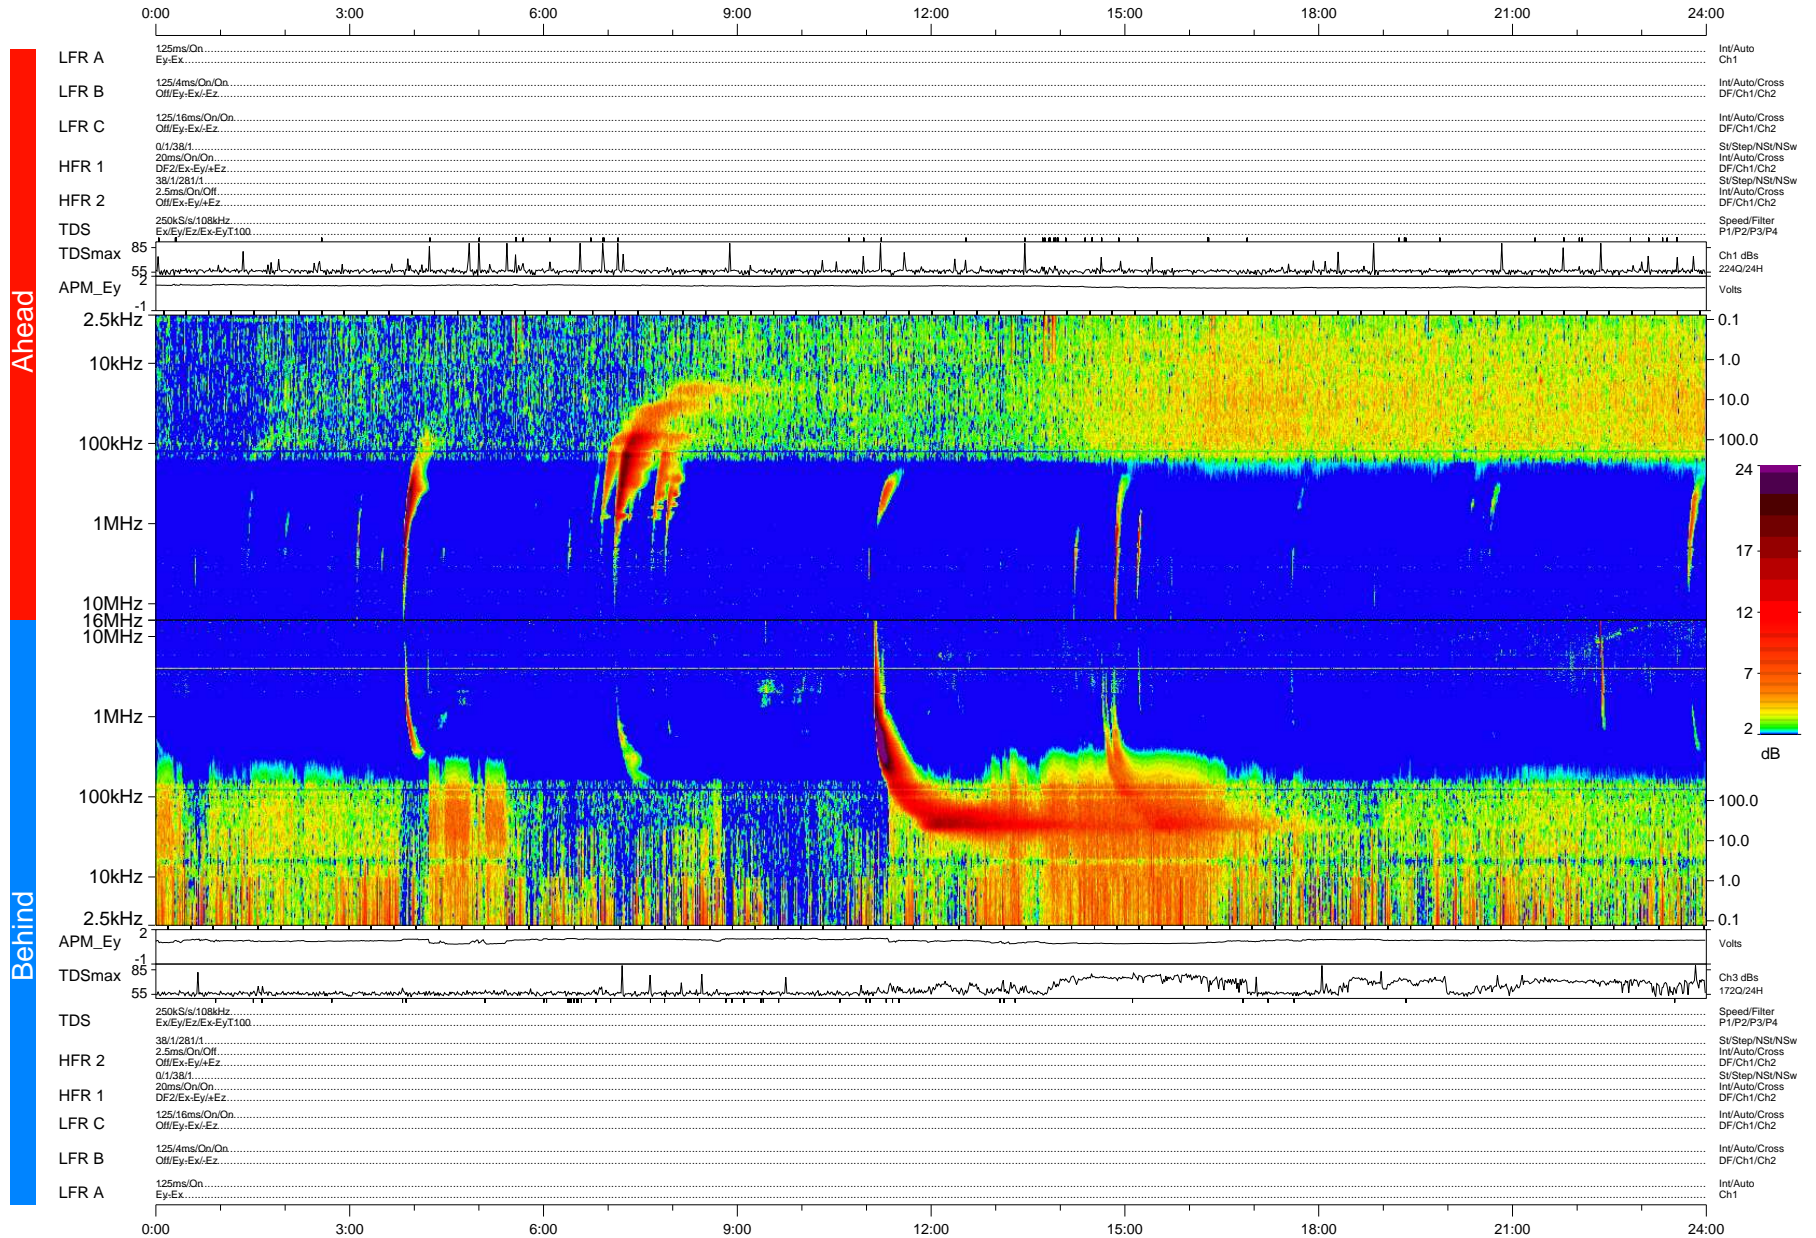

STEREO/WAVES Daily Summary - 11-Jan-2012 (DOY 011)

Ahead source file: swaves_ahead_2012_011_1_05.fin (Recovery: 100.0% HK, 99% Pkts)
 Ahead PSE Angle: 107.3°

DPU up 890.4d, V410d14

Behind PSE Angle: -112.4°
 Behind source file: swaves_behind_2012_011_1_04.fin (Recovery: 100.0% HK, 91% Pkts)

Time (UTC)

file: stereo_swaves_daily-summary_color-status_20120111_v04
 made by: space.umn.edu on macOS with IDL 8.8.2 on 2022-10-14 01:27:51, with Tmlib V945 / dynspec V311

DPU up 966.2d, V410d15