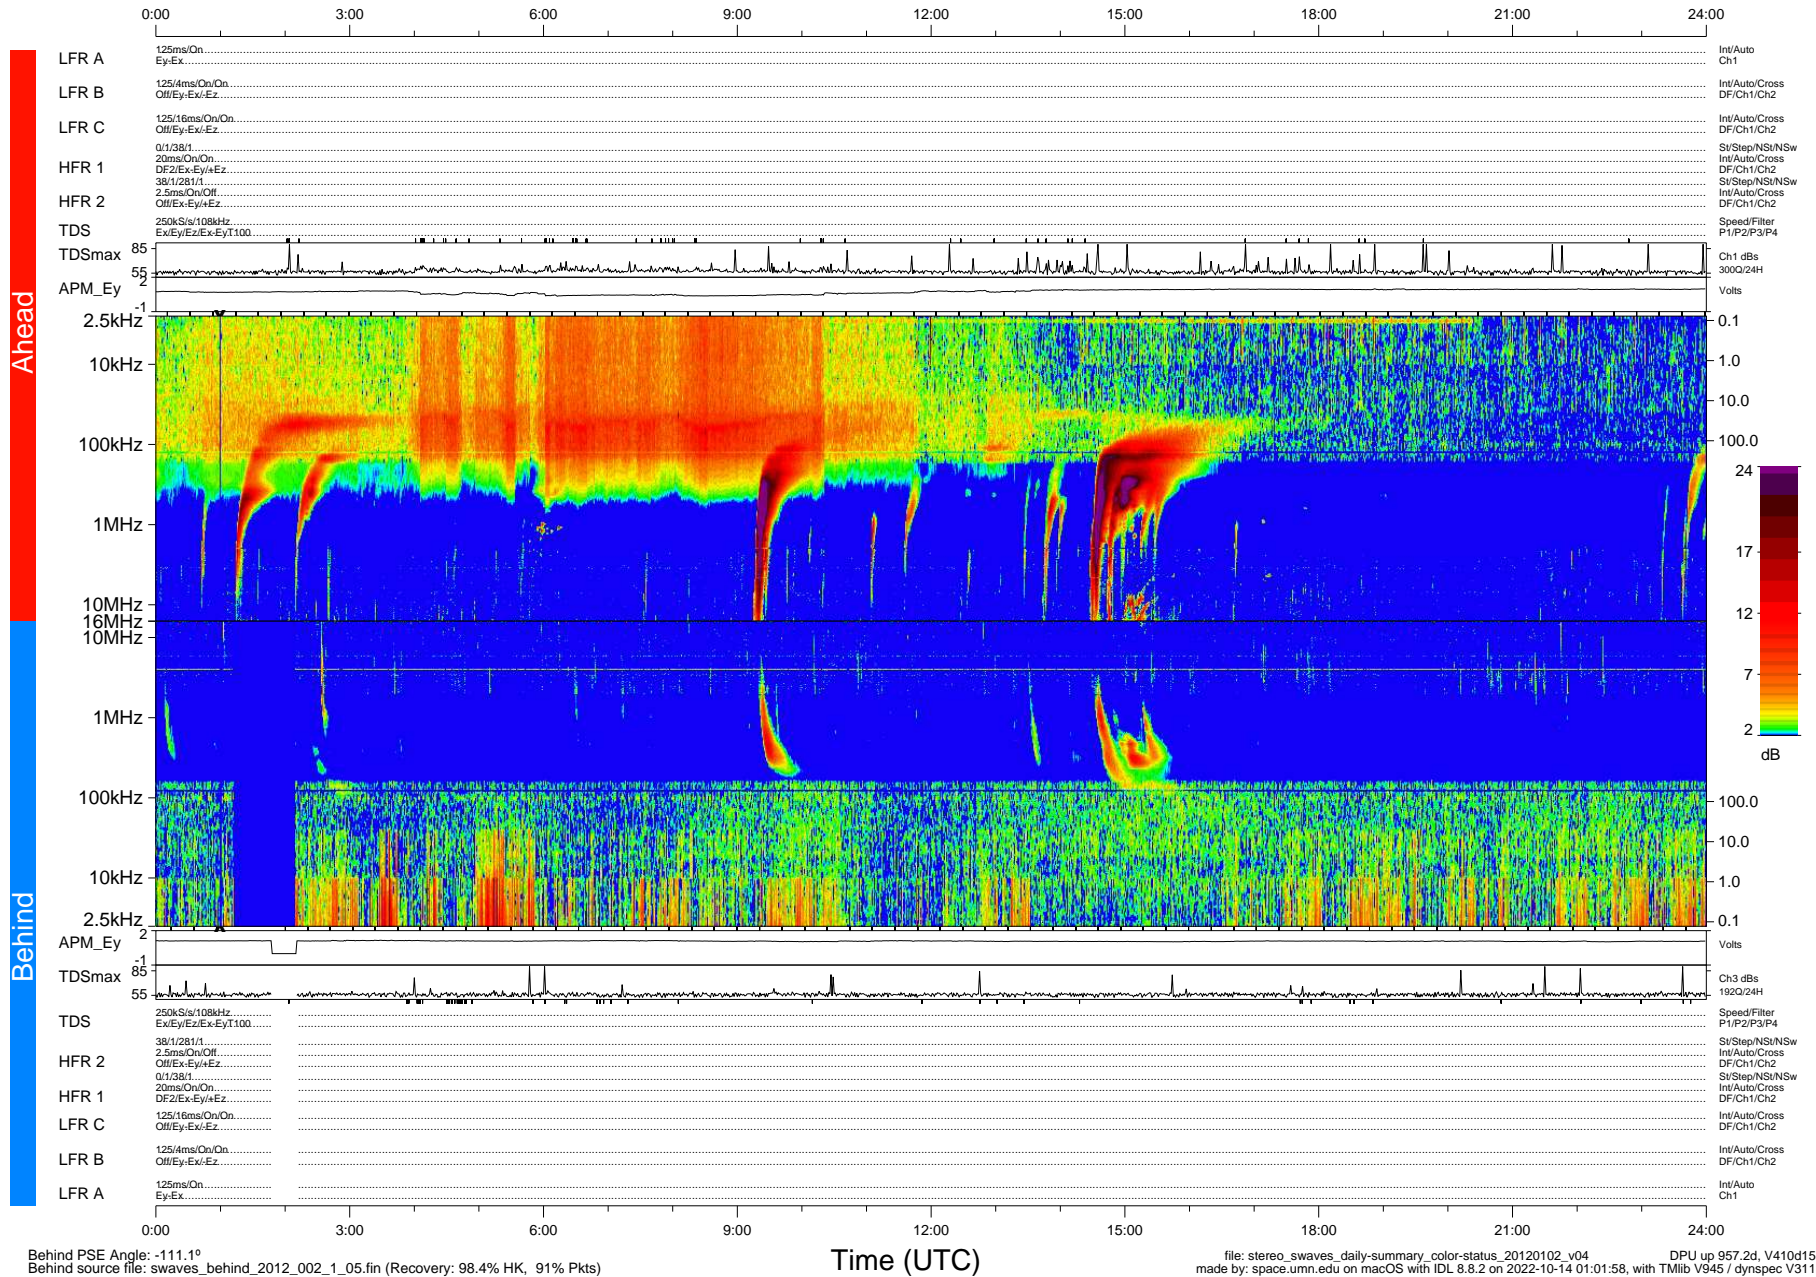

STEREO/WAVES Daily Summary - 02-Jan-2012 (DOY 002)

Ahead source file: swaves_ahead_2012_002_1_04.fin (Recovery: 100.0% HK, 110% Pkts)
Ahead PSE Angle: 107.1°

DPU up 881.4d, V410d14

Behind PSE Angle: -111.1°
Behind source file: swaves_behind_2012_002_1_05.fin (Recovery: 98.4% HK, 91% Pkts)