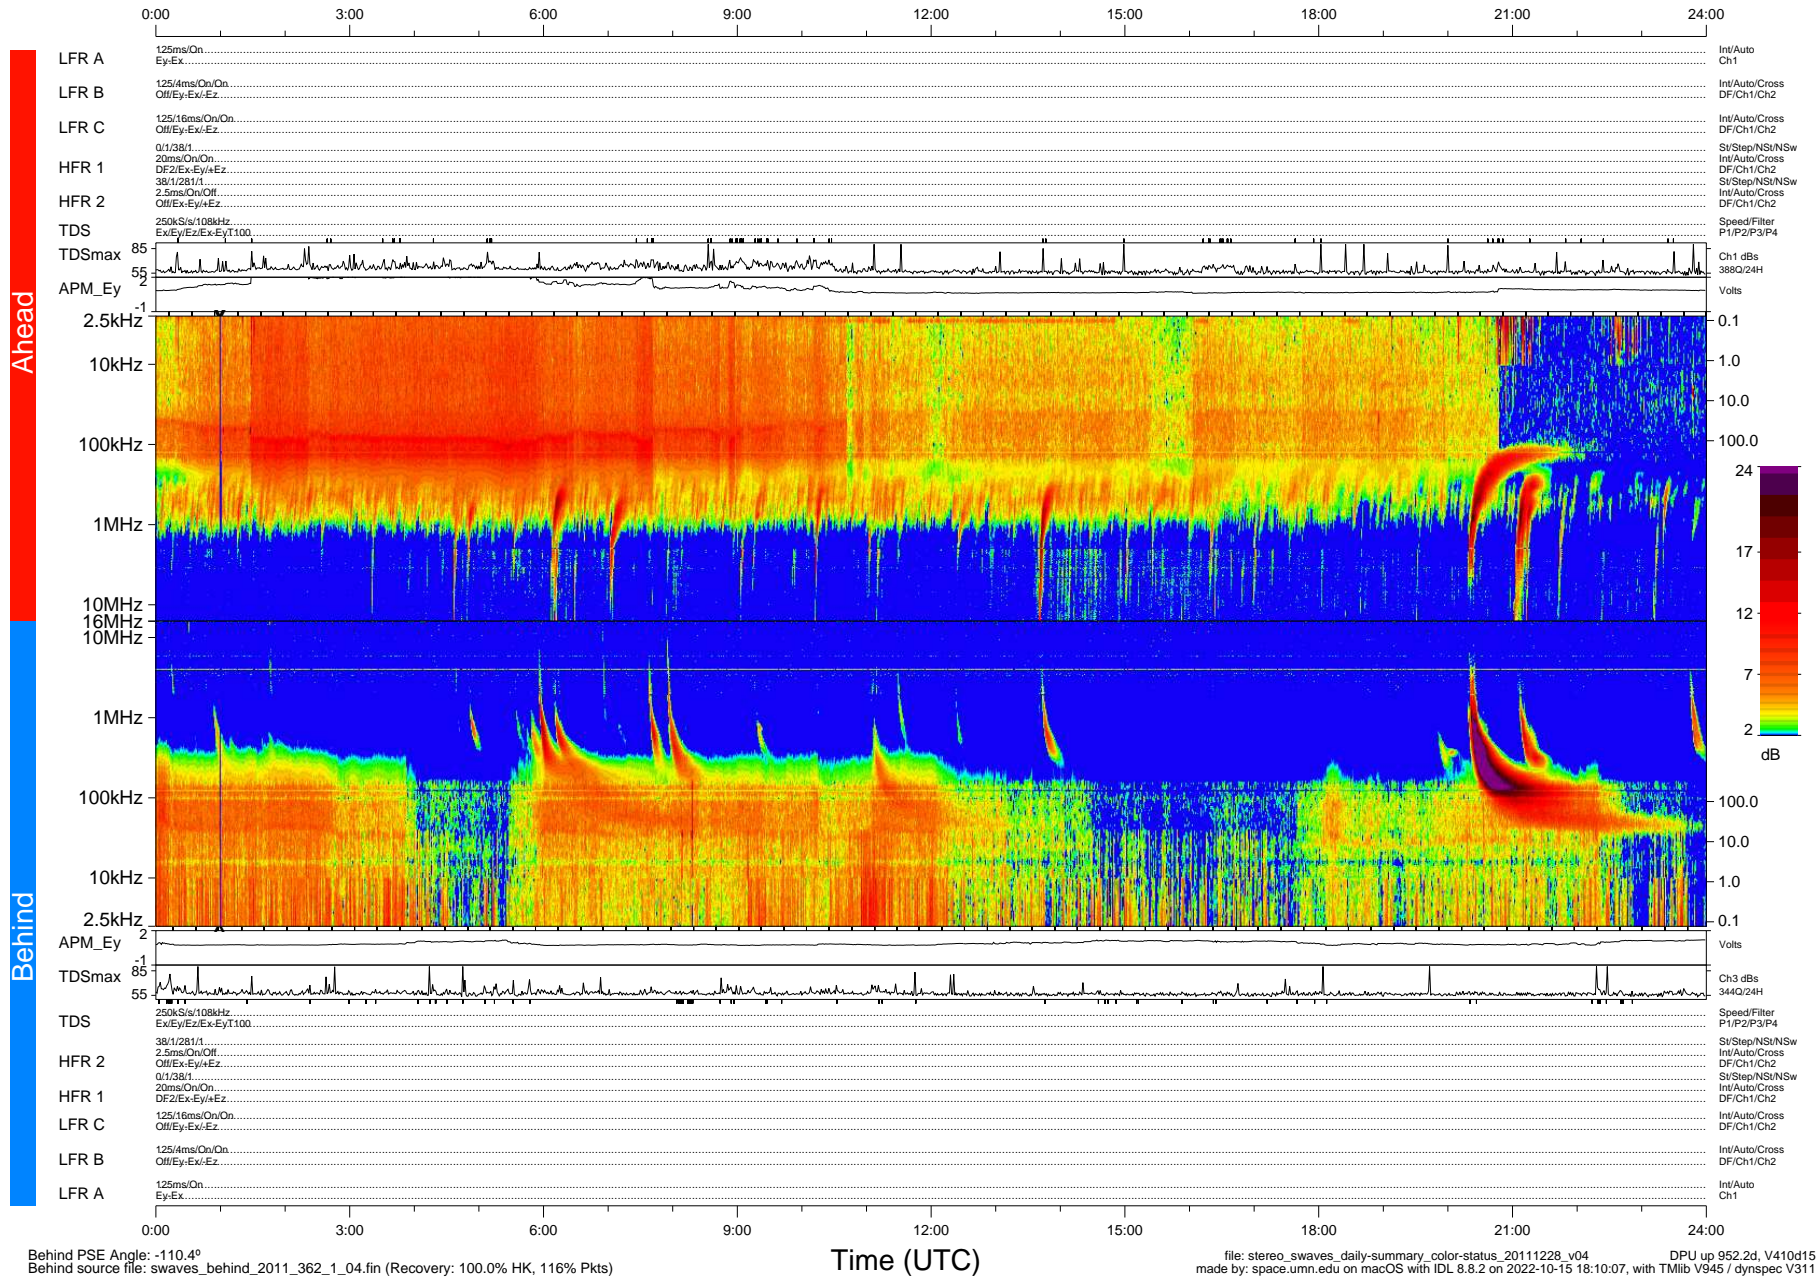

STEREO/WAVES Daily Summary - 28-Dec-2011 (DOY 362)

Ahead source file: swaves_ahead_2011_362_1_04.fin (Recovery: 100.0% HK, 123% Pkts)
Ahead PSE Angle: 107.0°

DPU up 876.4d, V410d14

Behind PSE Angle: -110.4°
Behind source file: swaves_behind_2011_362_1_04.fin (Recovery: 100.0% HK, 116% Pkts)