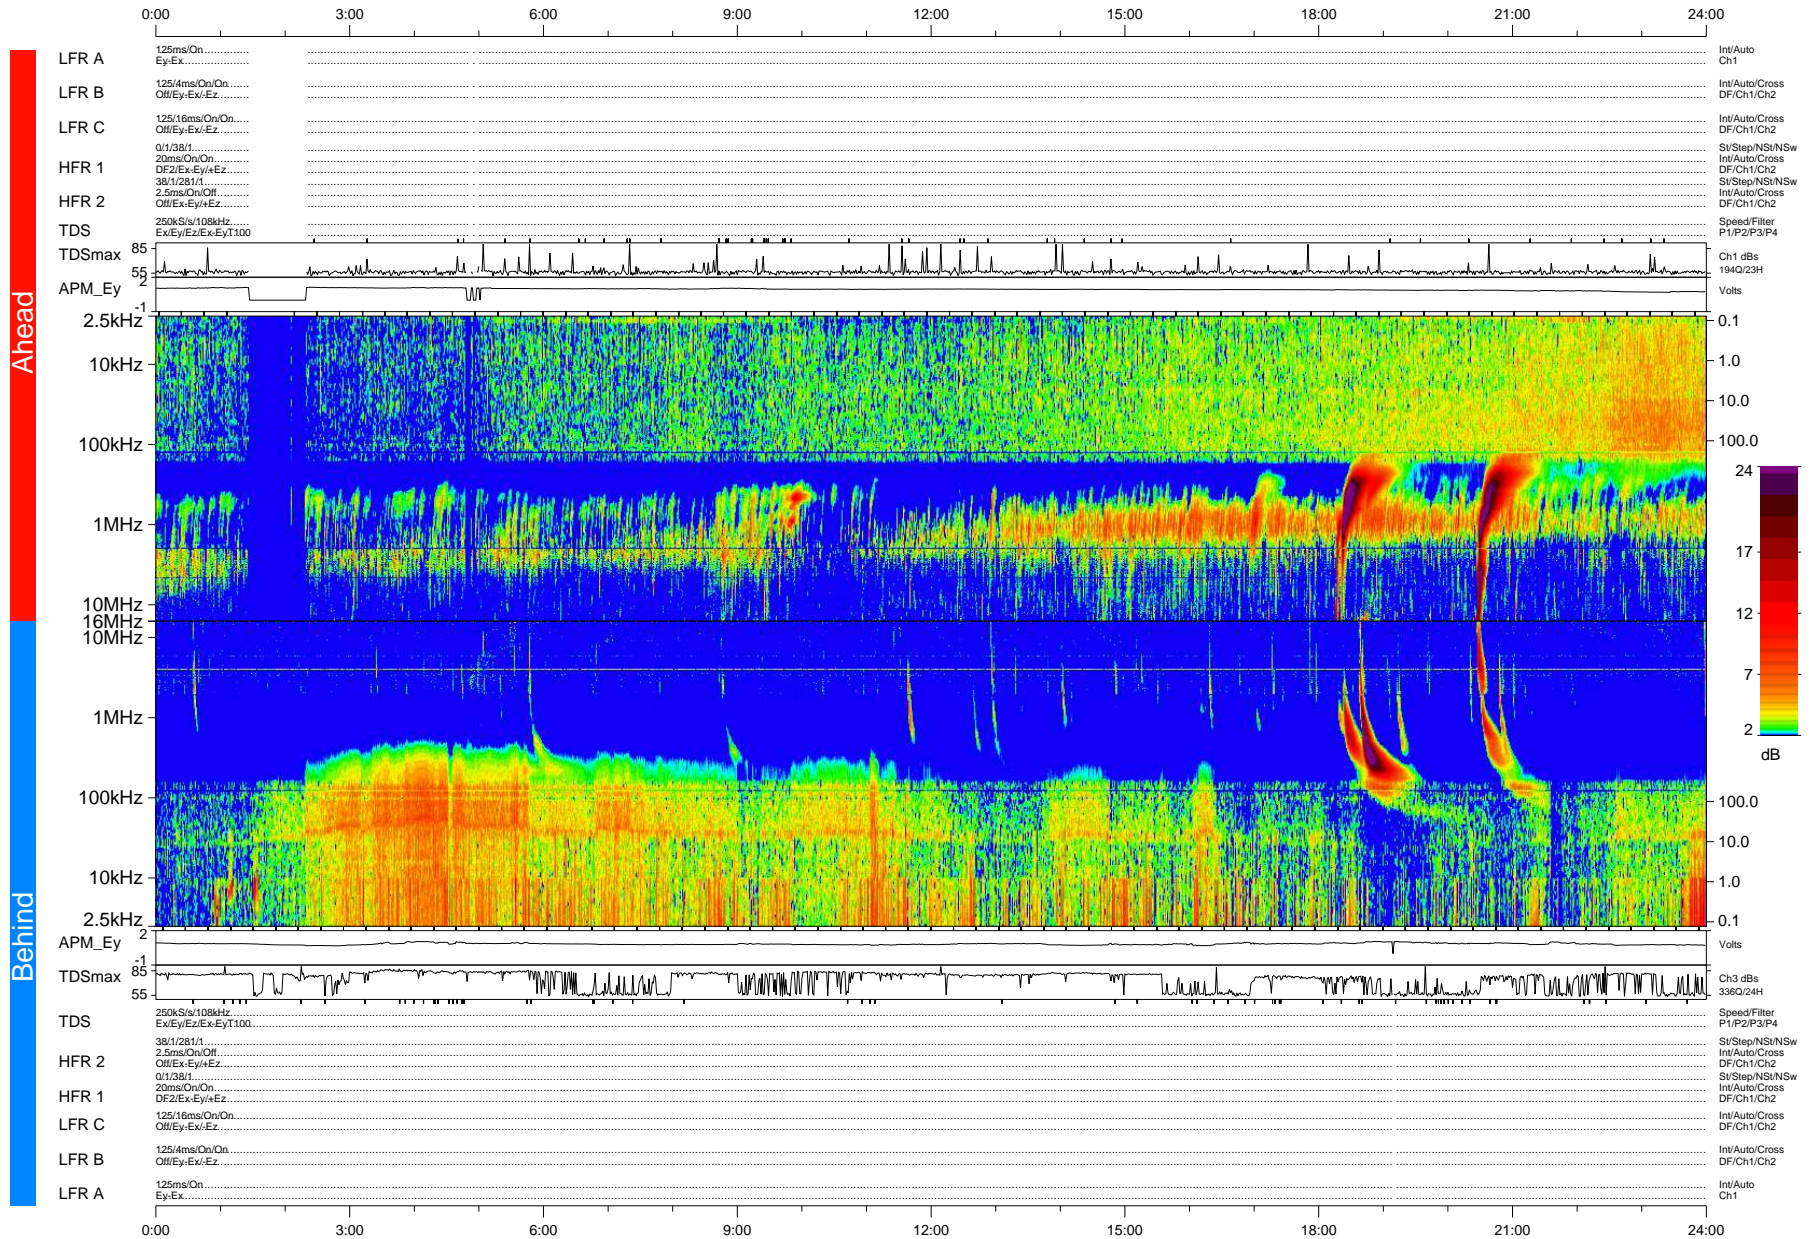

STEREO/WAVES Daily Summary - 25-Dec-2011 (DOY 359)

Ahead source file: swaves_ahead_2011_359_1_05.fin (Recovery: 95.8% HK, 92% Pkts)
Ahead PSE Angle: 106.9°

DPU up 873.4d, V410d14

Behind PSE Angle: -109.9°
Behind source file: swaves_behind_2011_359_1_04.fin (Recovery: 100.1% HK, 115% Pkts)

Time (UTC)