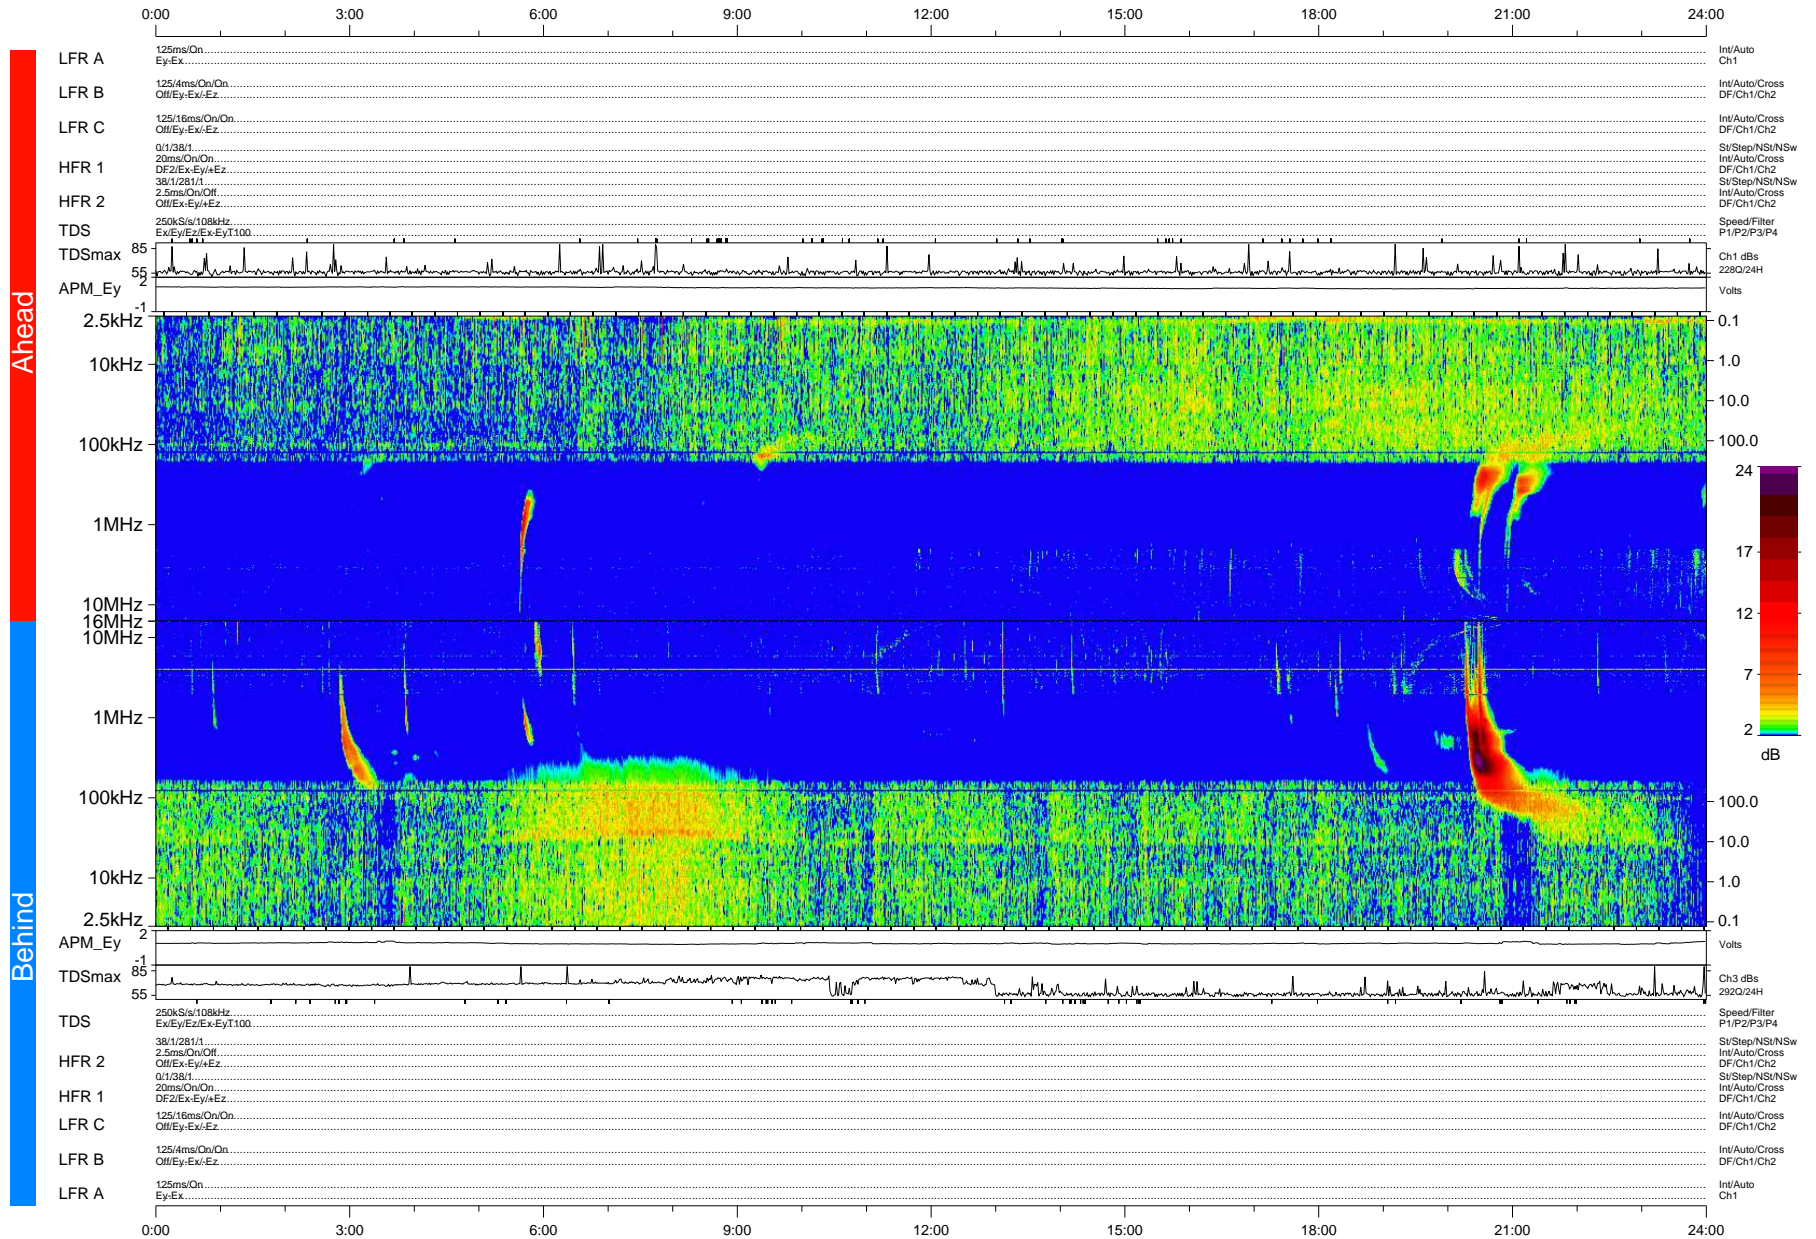

STEREO/WAVES Daily Summary - 23-Dec-2011 (DOY 357)

Ahead source file: swaves_ahead_2011_357_1_05.fin (Recovery: 100.0% HK, 99% Pkts)
Ahead PSE Angle: 106.9°

DPU up 871.4d, V410d14

Behind PSE Angle: -109.7°
Behind source file: swaves_behind_2011_357_1_04.fin (Recovery: 100.0% HK, 109% Pkts)

Time (UTC)