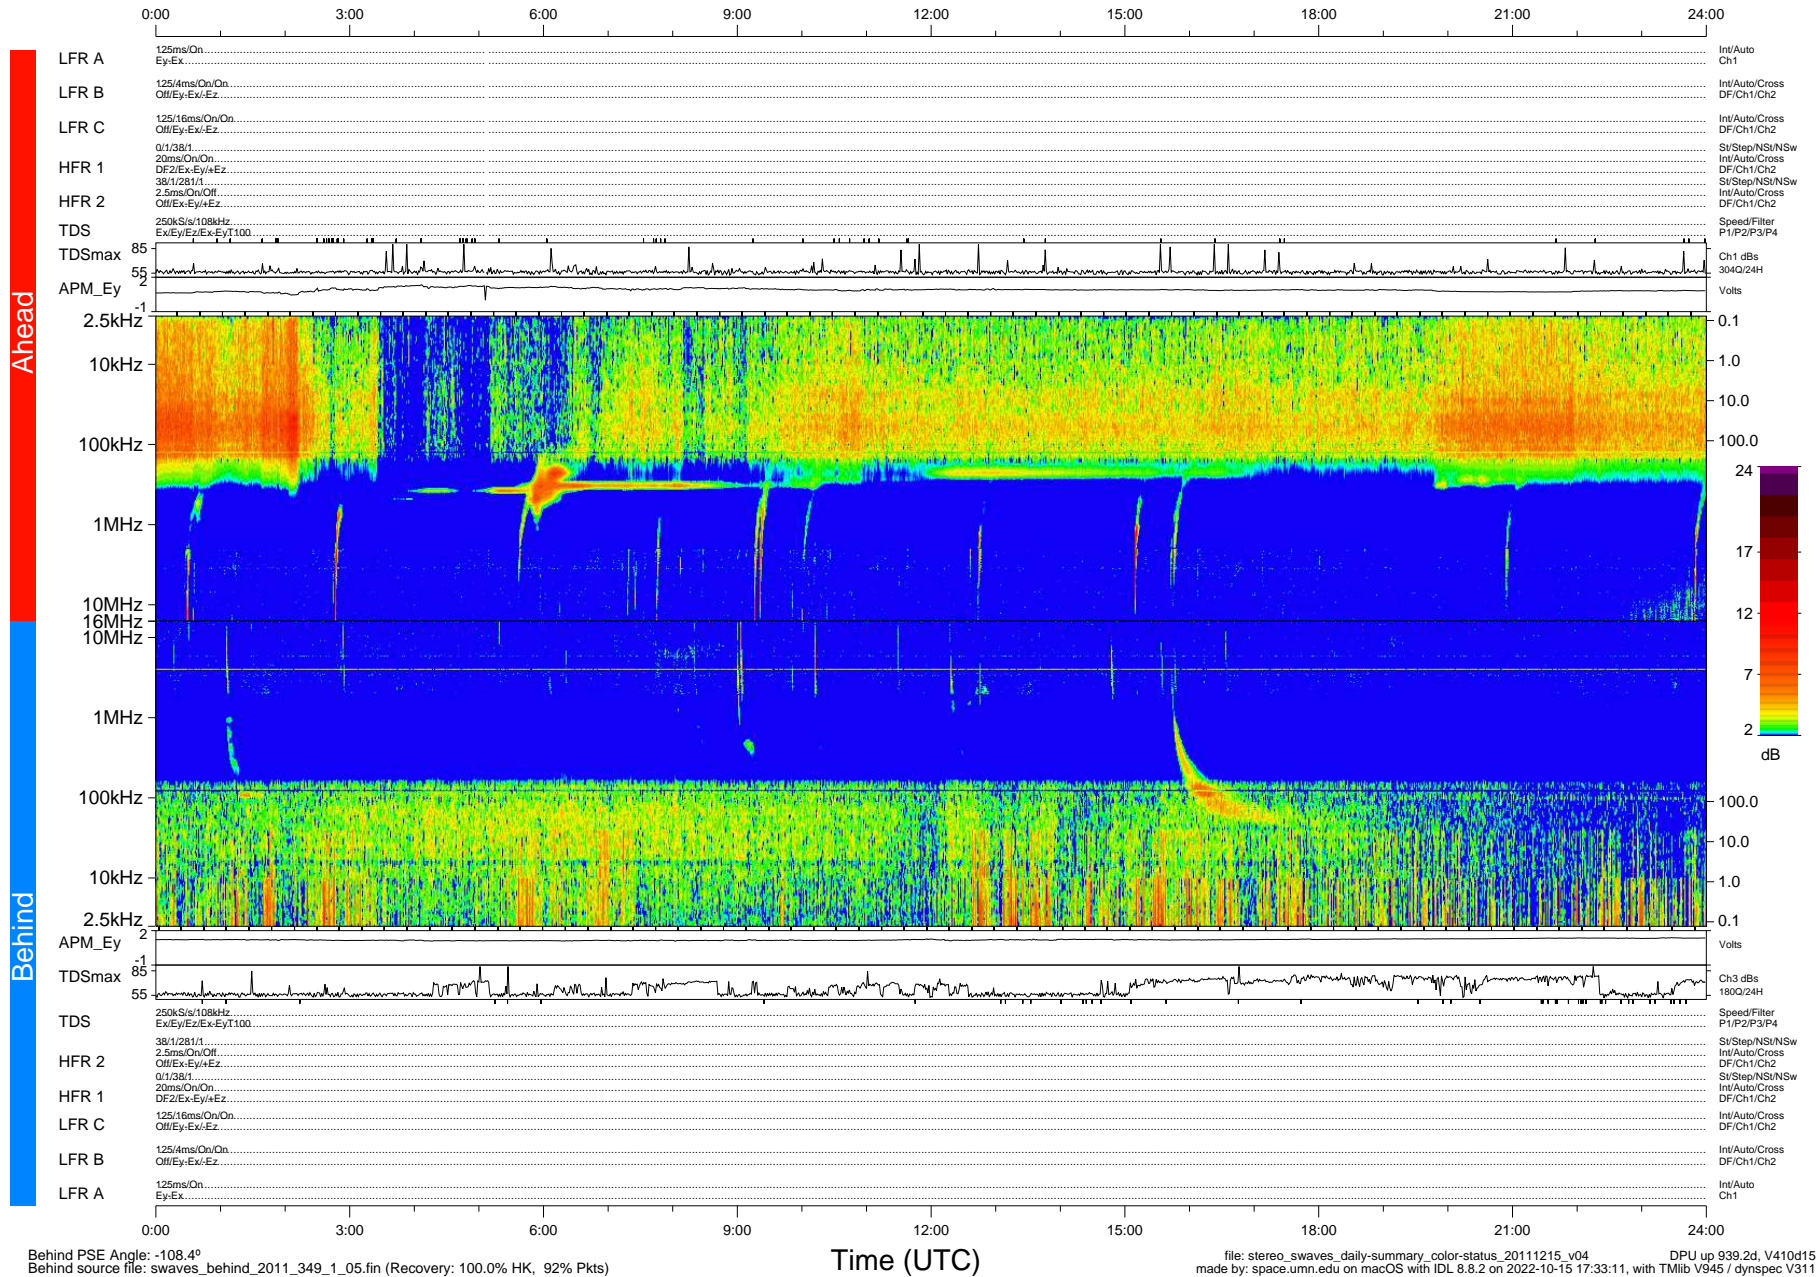

STEREO/WAVES Daily Summary - 15-Dec-2011 (DOY 349)

Ahead source file: swaves_ahead_2011_349_1_04.fin (Recovery: 100.1% HK, 110% Pkts)
Ahead PSE Angle: 106.7°

DPU up 863.4d, V410d14

Behind PSE Angle: -108.4°
Behind source file: swaves_behind_2011_349_1_05.fin (Recovery: 100.0% HK, 92% Pkts)

Time (UTC)