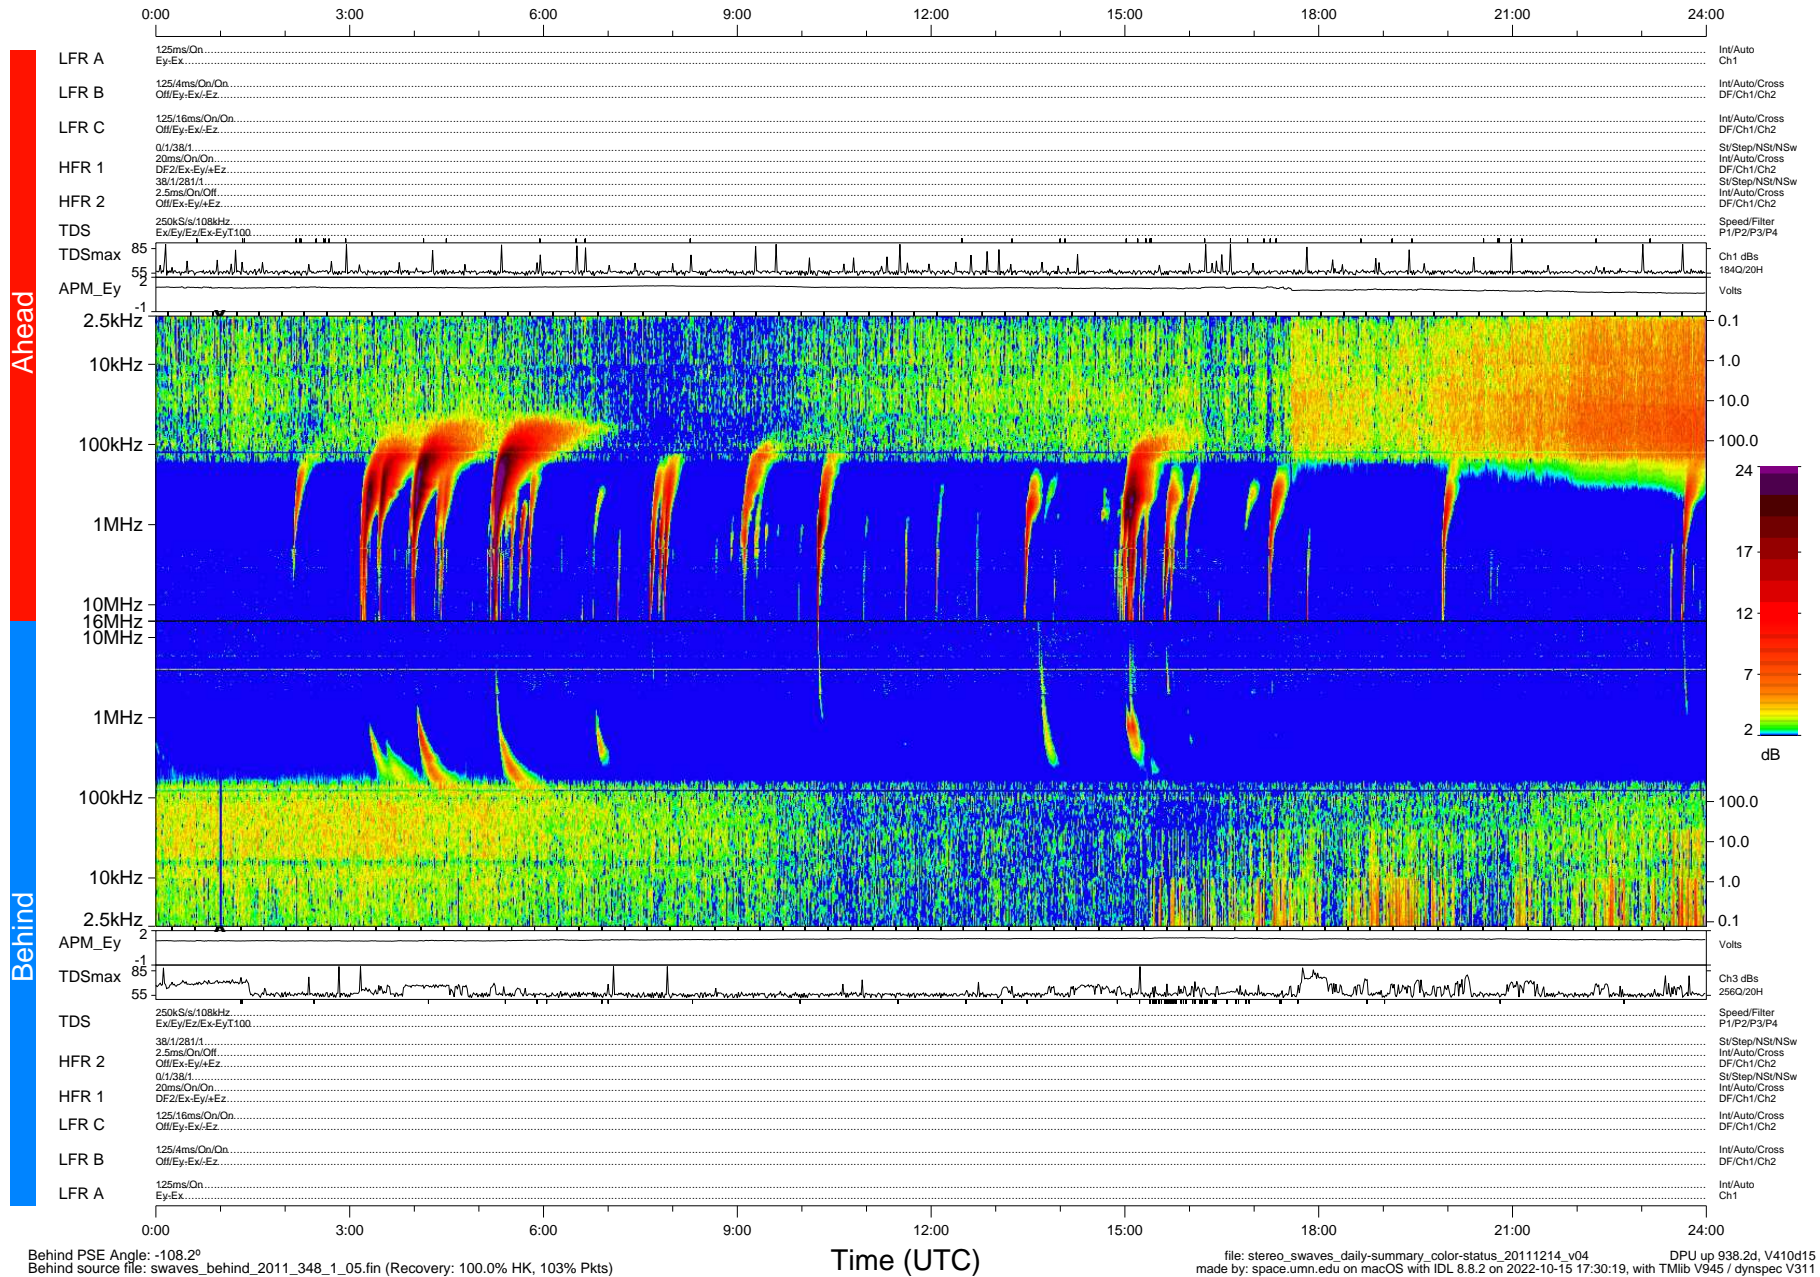

STEREO/WAVES Daily Summary - 14-Dec-2011 (DOY 348)

Ahead source file: swaves_ahead_2011_348_1_04.fin (Recovery: 100.0% HK, 92% Pkts)
Ahead PSE Angle: 106.7°

DPU up 862.4d, V410d14

Behind PSE Angle: -108.2°
Behind source file: swaves_behind_2011_348_1_05.fin (Recovery: 100.0% HK, 103% Pkts)