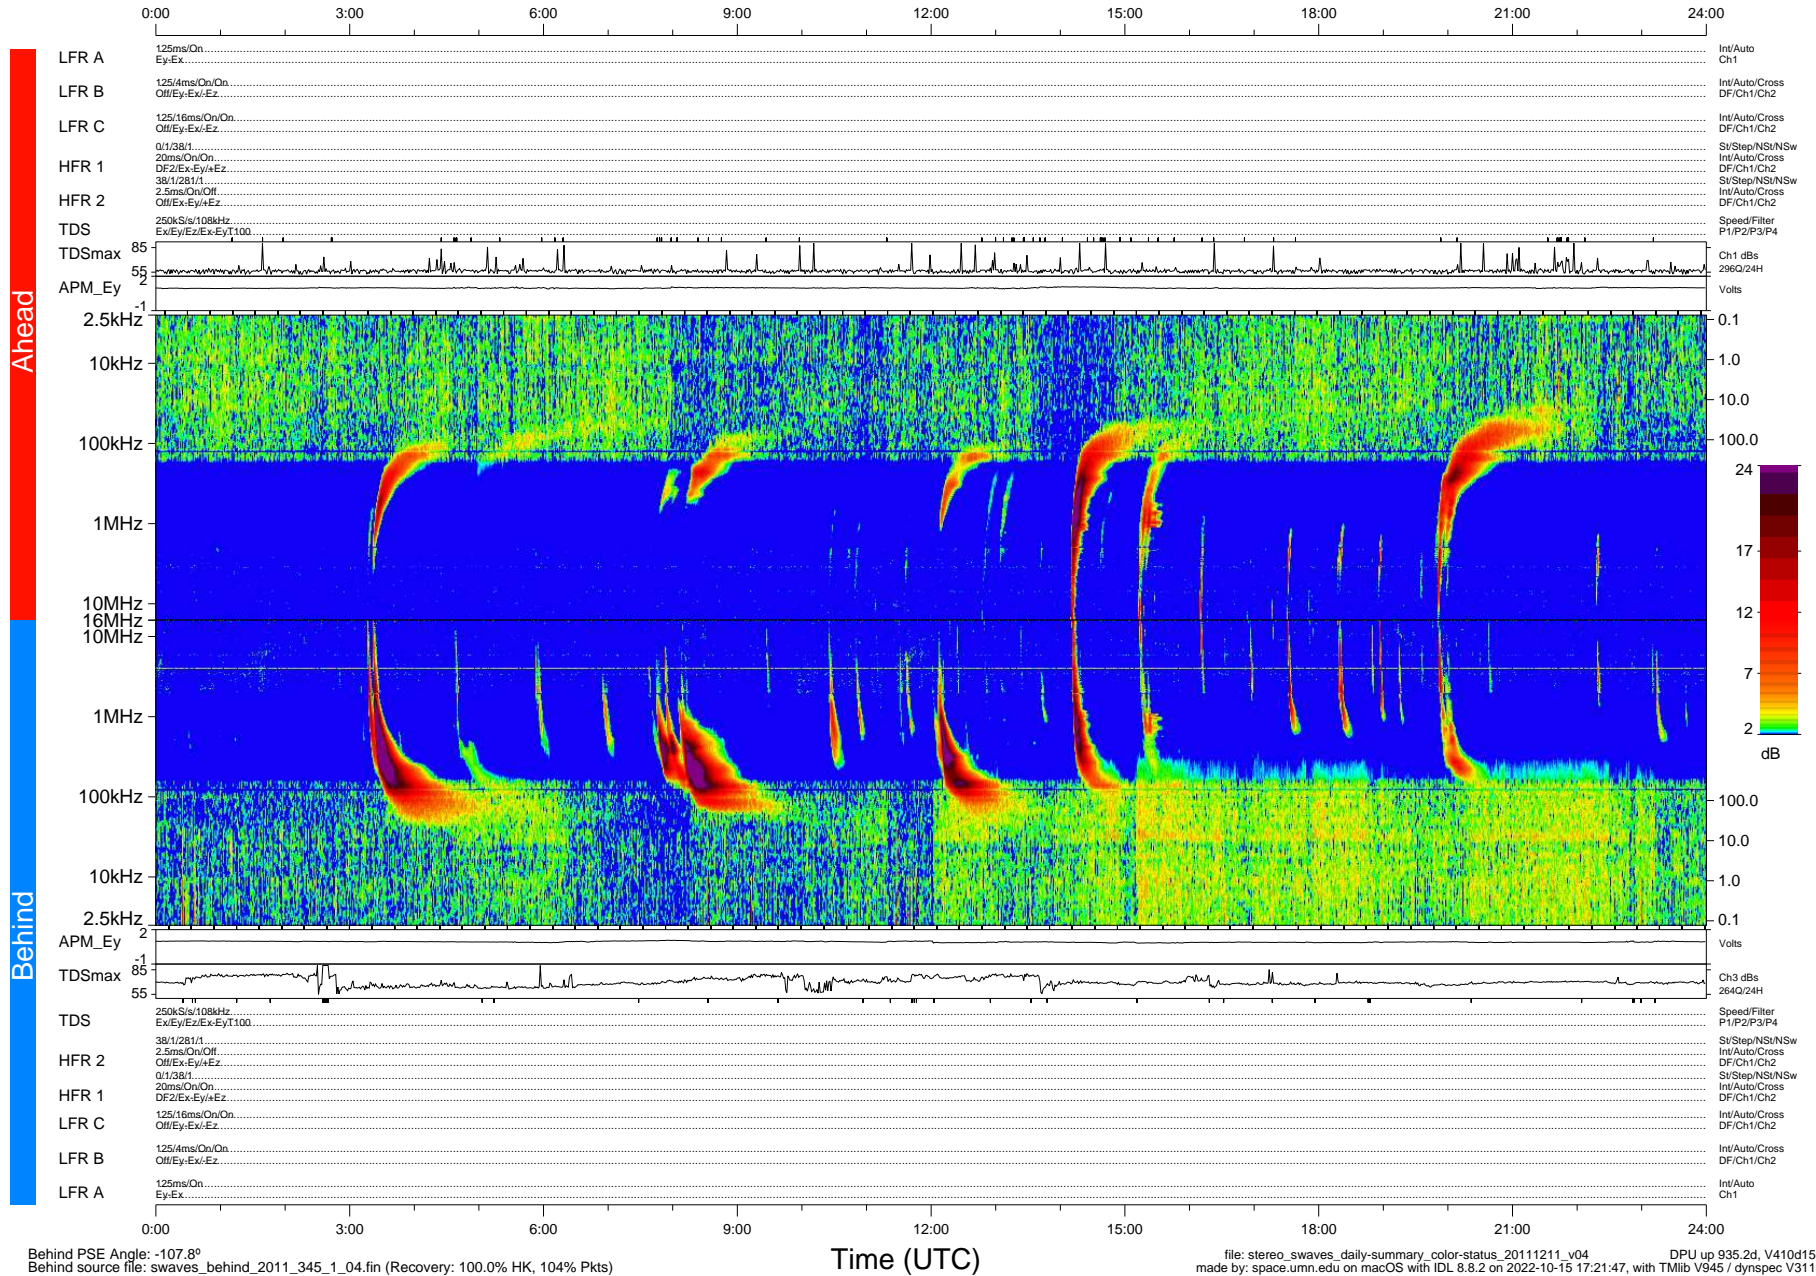

# STEREO/WAVES Daily Summary - 11-Dec-2011 (DOY 345)

Ahead source file: swaves\_ahead\_2011\_345\_1\_04.fin (Recovery: 100.0% HK, 109% Pkts)  
 Ahead PSE Angle: 106.6°

DPU up 859.4d, V410d14

Behind PSE Angle: -107.8°  
 Behind source file: swaves\_behind\_2011\_345\_1\_04.fin (Recovery: 100.0% HK, 104% Pkts)

file: stereo\_swaves\_daily-summary\_color-status\_20111211\_v04  
 made by: space.umn.edu on macOS with IDL 8.8.2 on 2022-10-15 17:21:47, with TMLib V945 / dynspec V311

DPU up 935.2d, V410d15