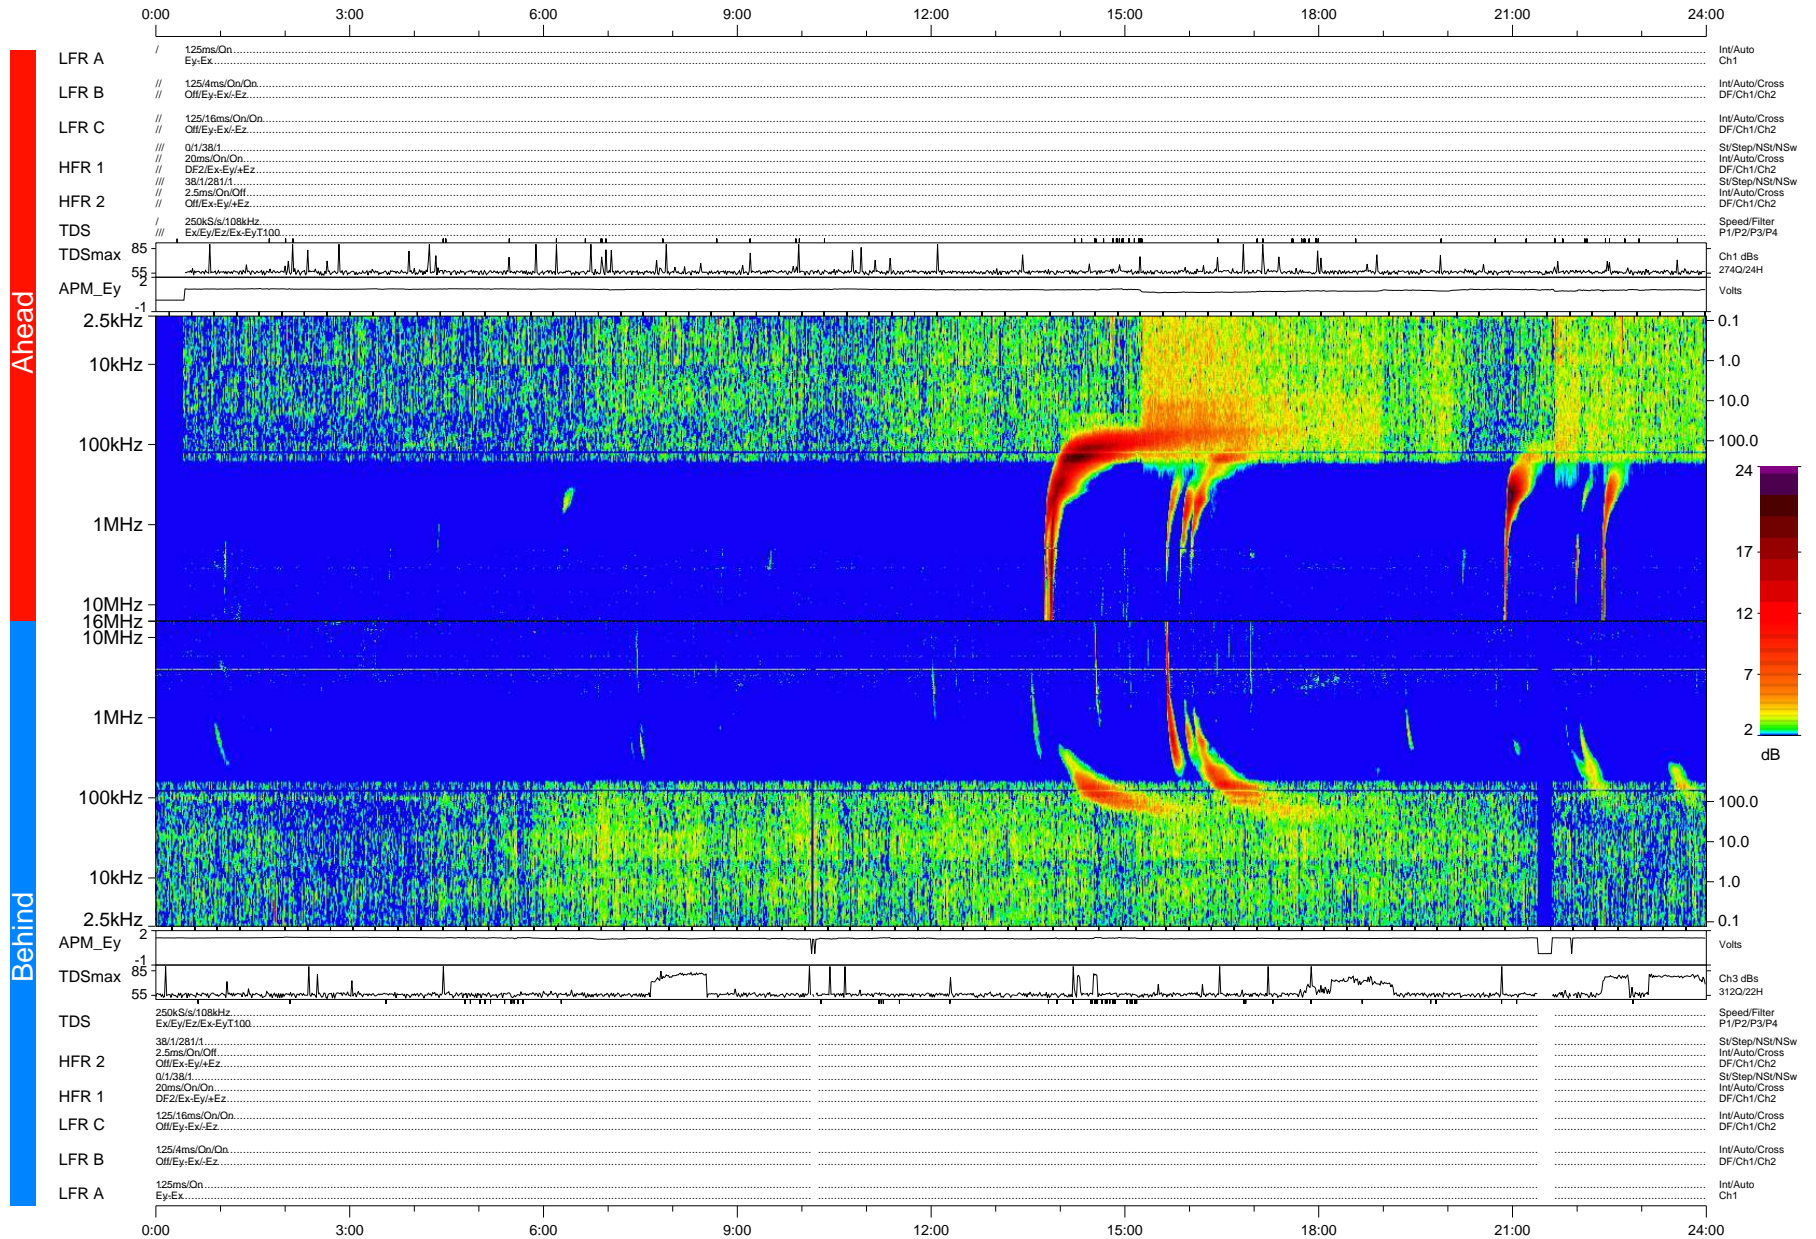

STEREO/WAVES Daily Summary - 25-Nov-2011 (DOY 329)

Ahead source file: swaves_ahead_2011_329_1_05.fin (Recovery: 98.1% HK, 105% Pkts)
Ahead PSE Angle: 106.3°

DPU up 843.4d, V410d14

Behind PSE Angle: -105.2°
Behind source file: swaves_behind_2011_329_1_04.fin (Recovery: 98.9% HK, 111% Pkts)

Time (UTC)